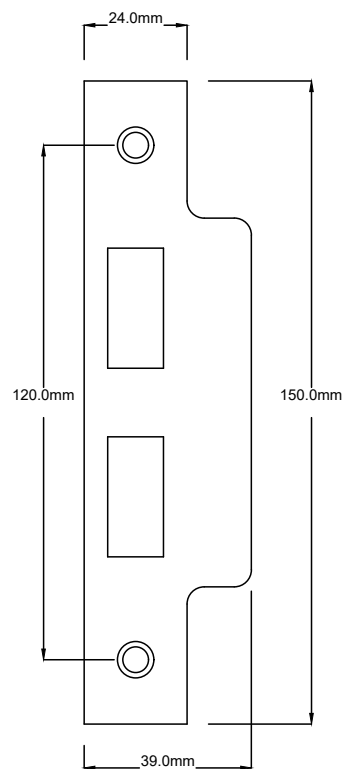

# Door Knob Milton Latch Pair H200xW50xP74mm

Since 1982

## Mortice Lock Euro CTC47.5 Backset 57mm with Faceplate & Striker

Mortice Lock & Faceplate

Striker Plate

Dust Box

Euro Cylinder Dual Function 5 Pin L65mm

Since 1982

**TRADCO**

Defining the Details