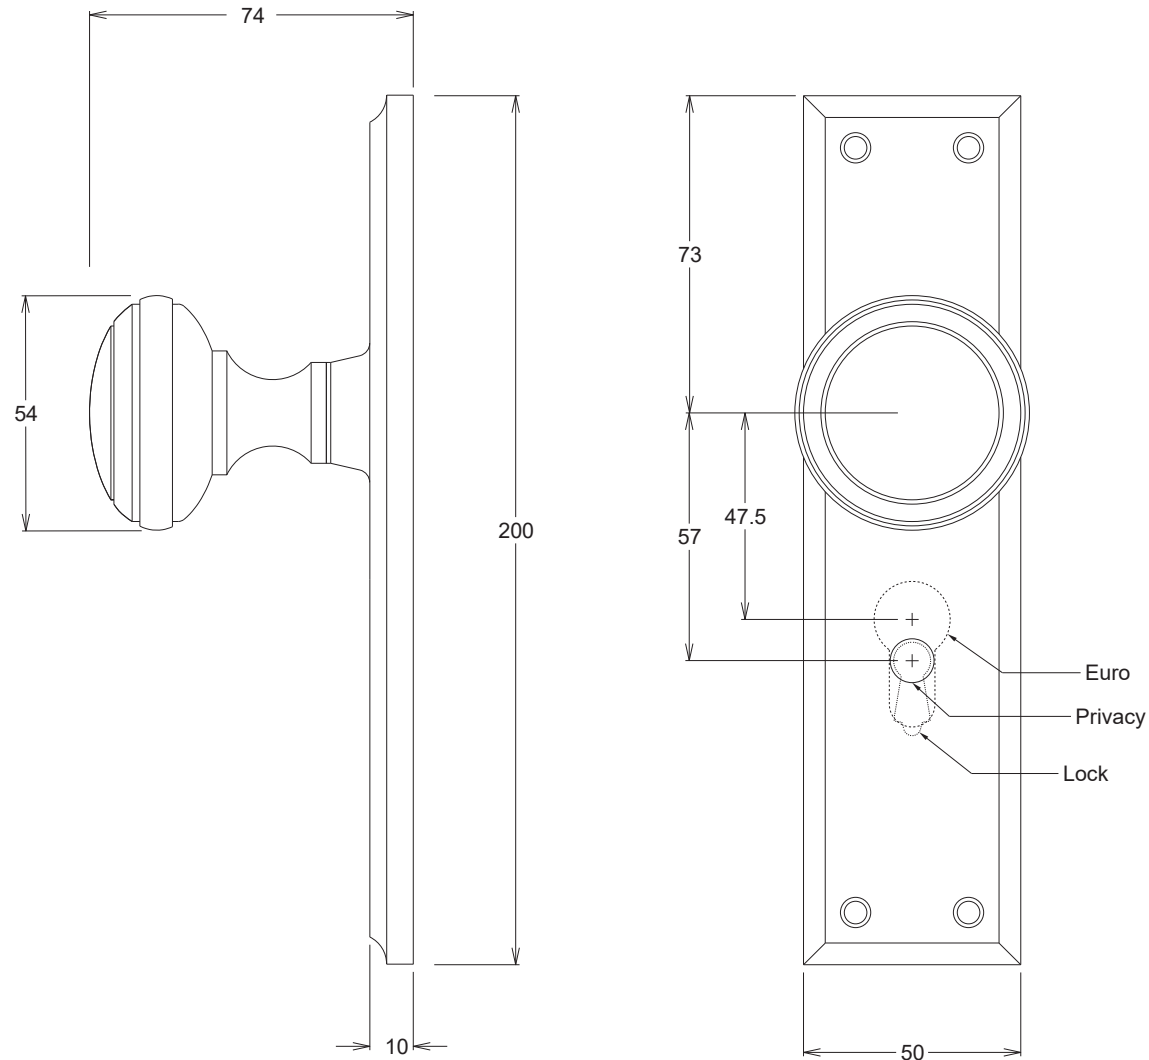

# Door Knob Milton Latch Pair H200xW50xP74mm

Since 1982

# TRADCO

Defining the Details

## Mortice Lock Euro CTC47.5 Backset 57mm with Faceplate & Striker

Mortice Lock & Faceplate

Striker Plate

Dust Box

Euro Cylinder Dual Function 5 Pin L65mm

Since 1982

**TRADCO**

Defining the Details