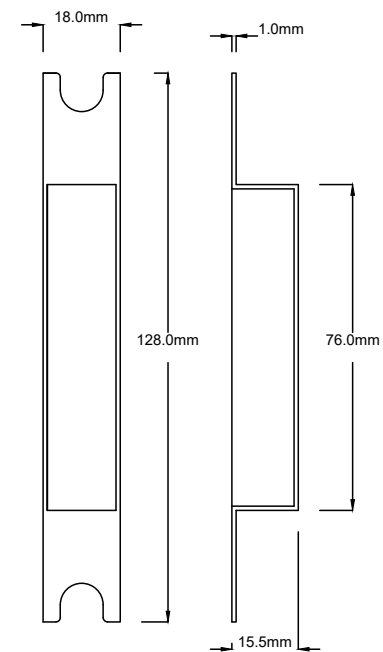

# Door Knob Milton Latch Pair H200xW50xP74mm

Since 1982

## Mortice Lock Euro CTC47.5 Backset 57mm with Faceplate & Striker

Mortice Lock & Faceplate

Striker Plate

Dust Box

Euro Cylinder Dual Function 5 Pin L65mm

Since 1982

**TRADCO**

Defining the Details