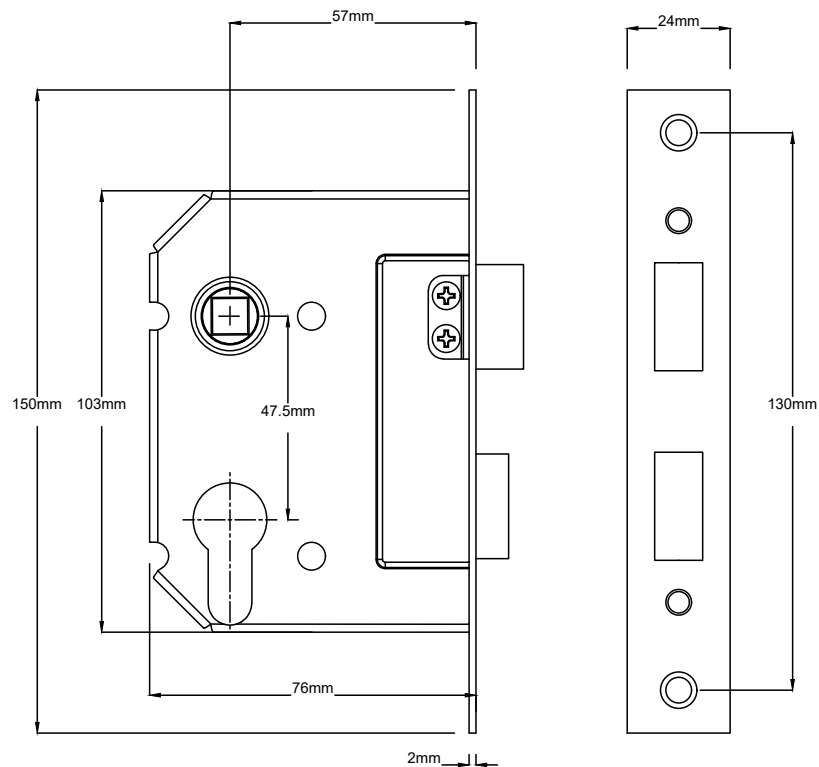

# Door Knob Milton Latch Pair H200xW50xP74mm

Since 1982

## Mortice Lock Euro CTC47.5 Backset 57mm with Faceplate & Striker

Mortice Lock & Faceplate

Striker Plate

Dust Box

Euro Cylinder Dual Function 5 Pin L65mm

Since 1982

**TRADCO**

Defining the Details