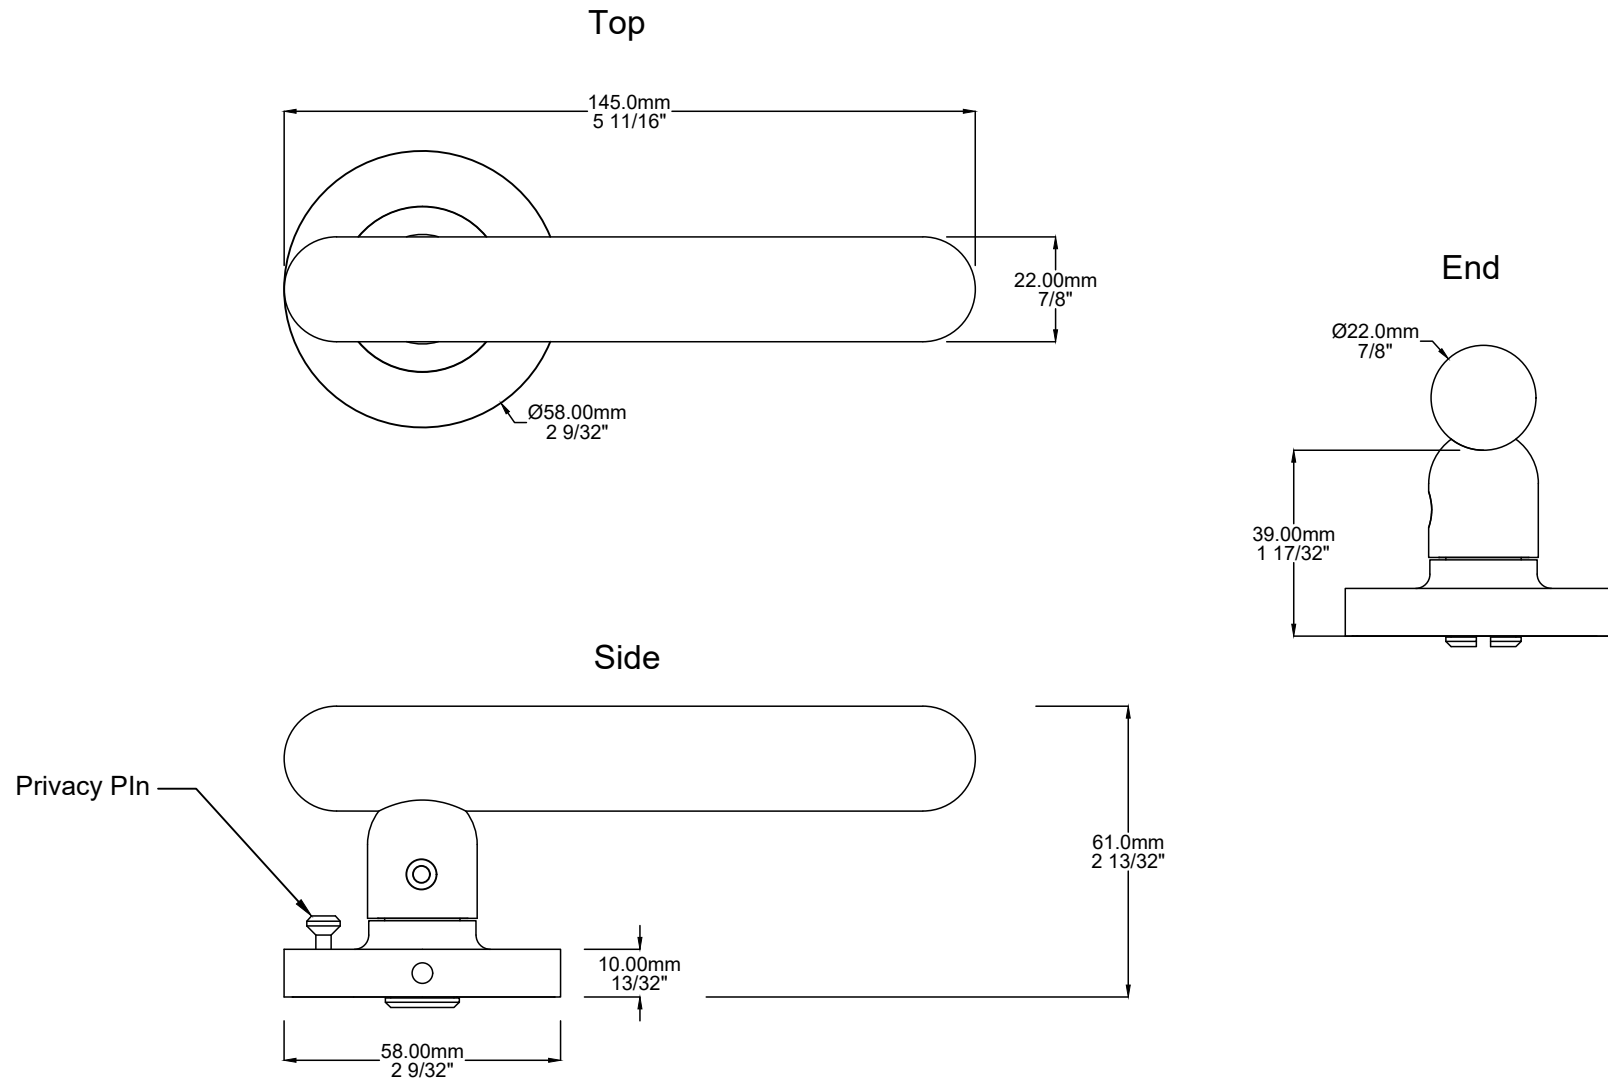

Door Lever Puerto Rose Round Inbuilt Privacy

Created for life.

Dust Box & Striker

Tube Latch

Faceplate