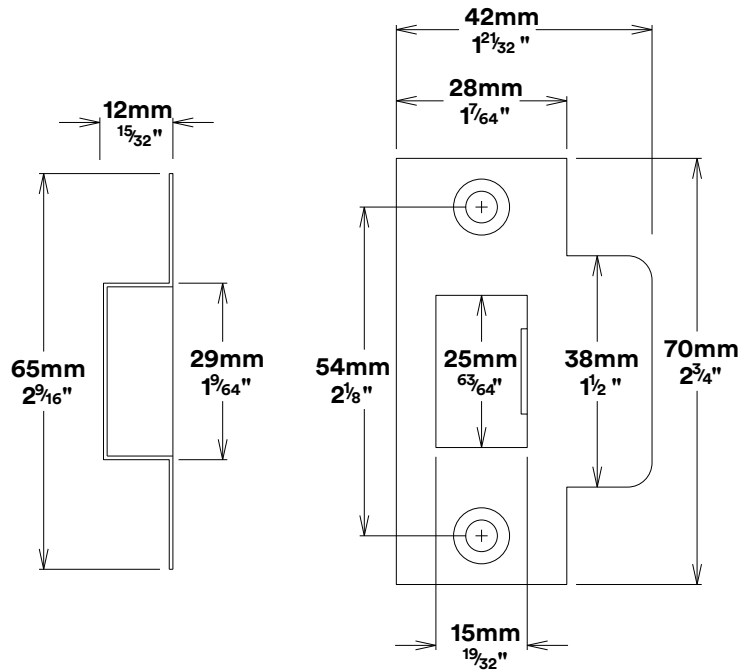

Door Lever Puerto Rose Round Inbuilt Privacy

Created for life.

Dust Box & Striker

Tube Latch

Faceplate