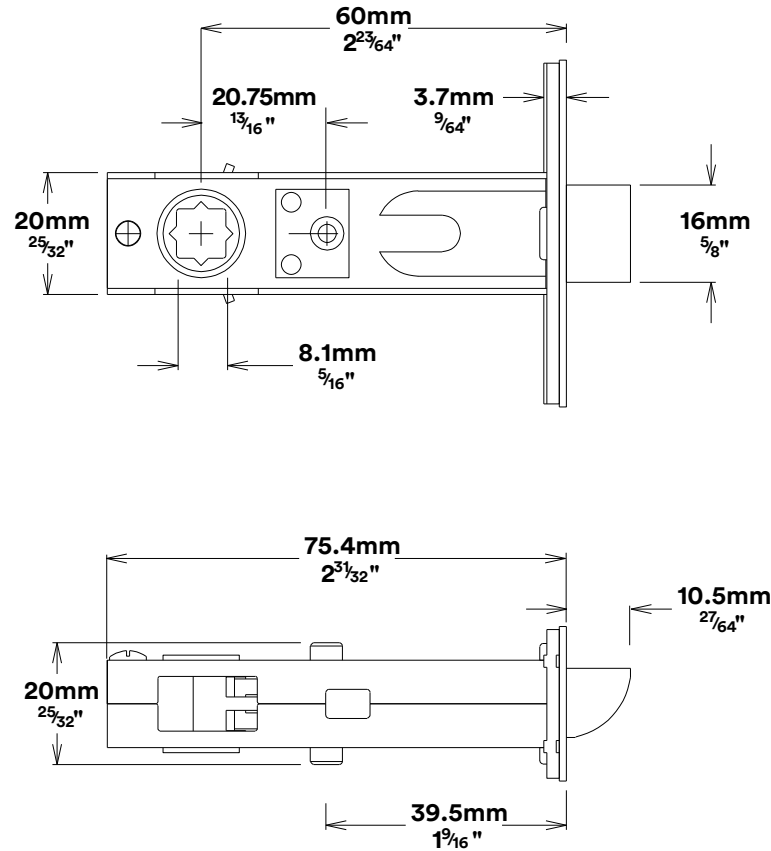

Door Lever Puerto Rose Round Inbuilt Privacy

Created for life.

Dust Box & Striker

Tube Latch

Faceplate