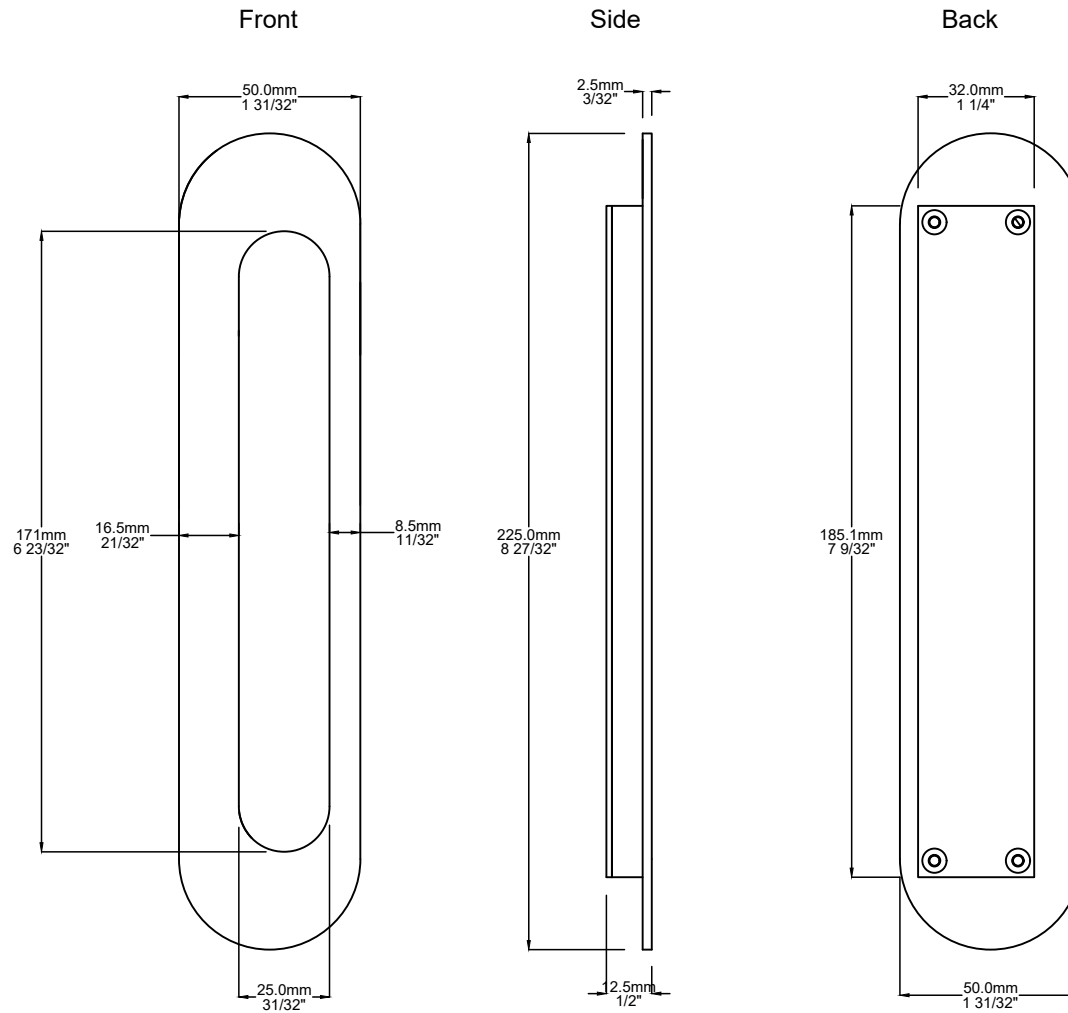

Flush Pull Puerto H225xW50xP2.5mm

Created for life.