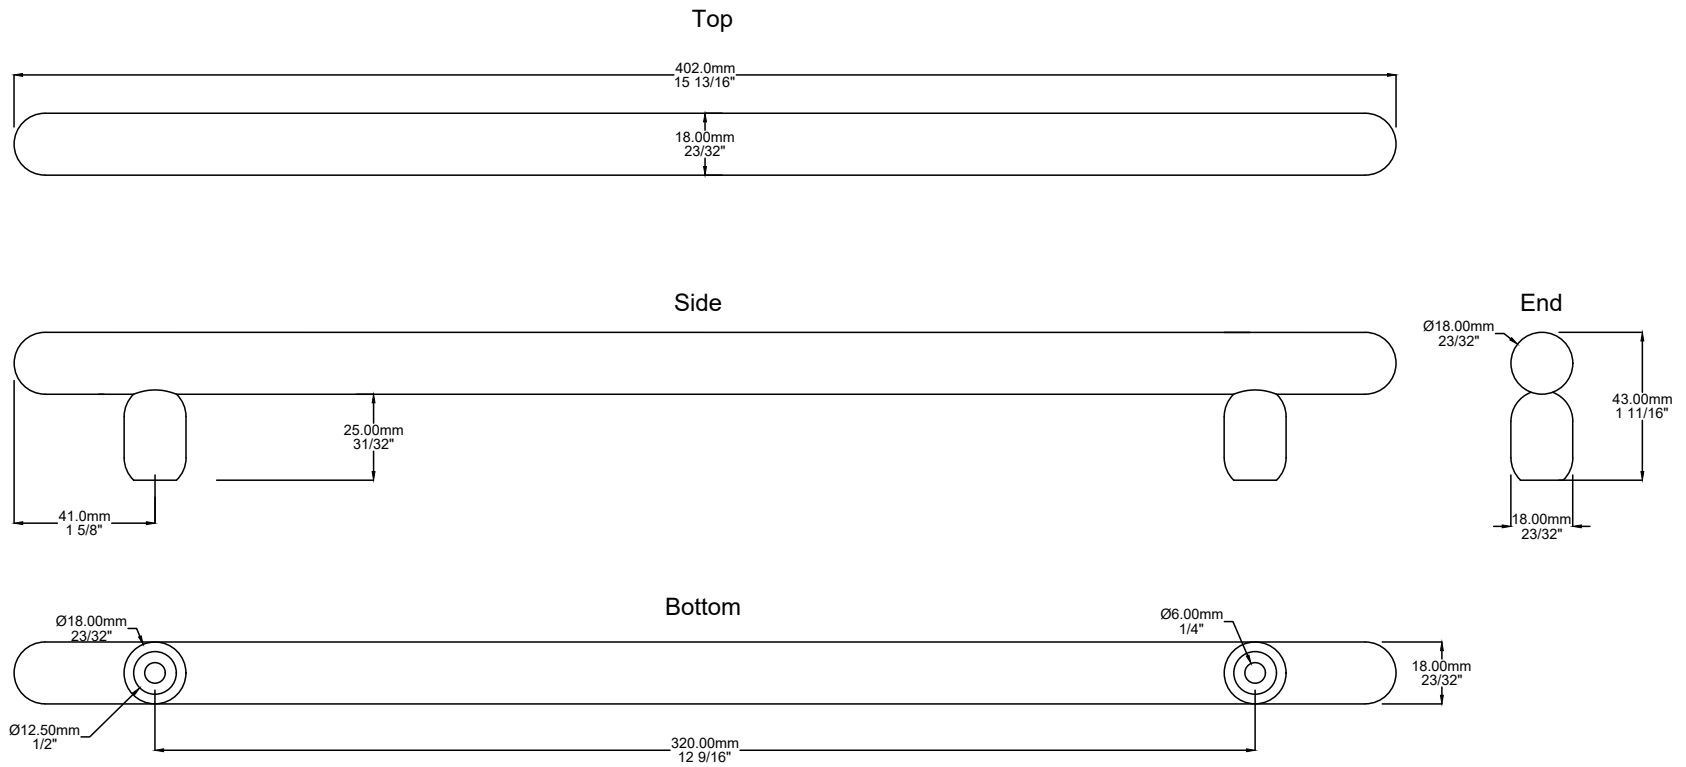

# Cabinet Pull Puerto L402xW18xP43mm CTC320mm

Created for life.