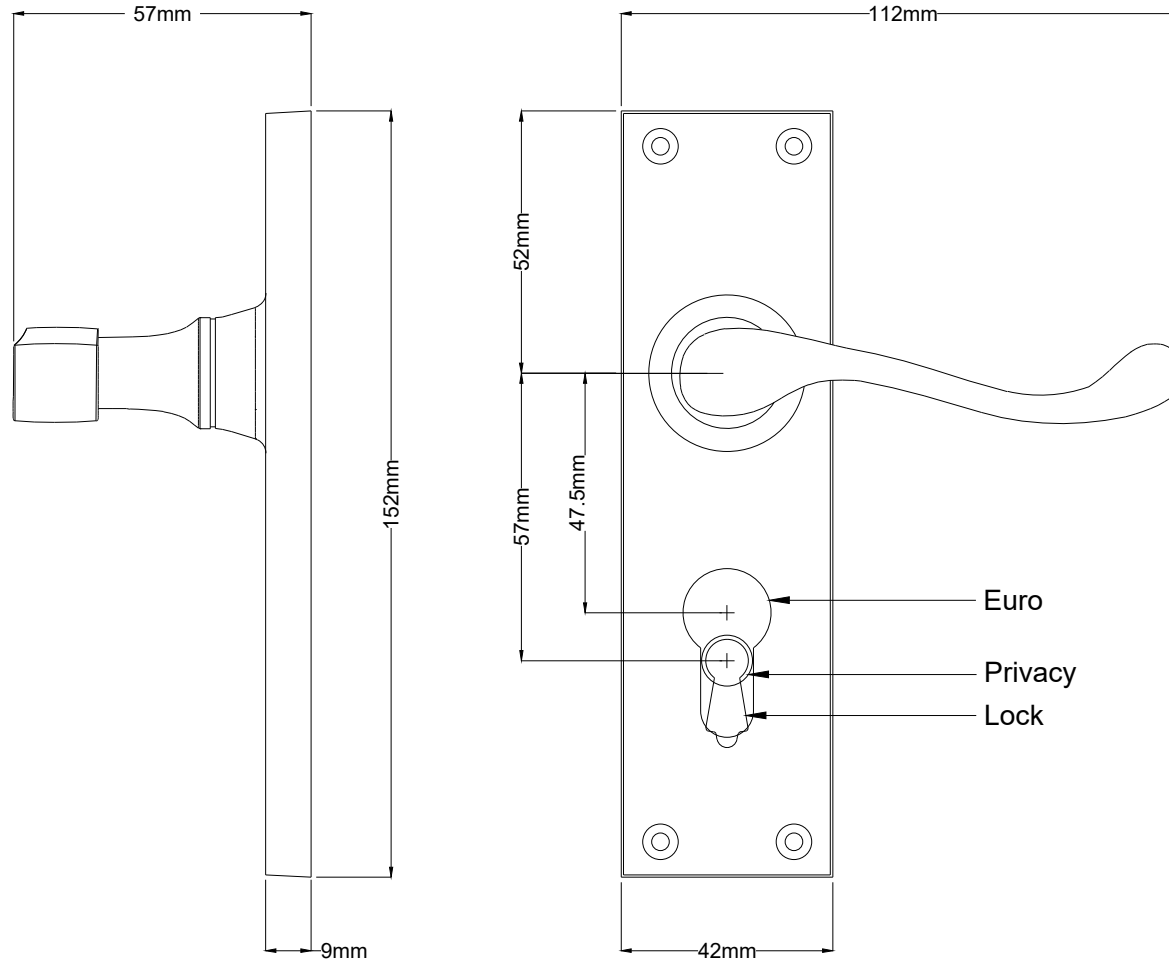

## Door Lever Victorian Pair H152xW42xP57mm

## Tube Latch Split Cam with Faceplate & 'D' Striker Backset 60mm

Dust Box & Striker

Tube Latch & Faceplate

## Privacy Bolt with Faceplate & Striker Backset 60mm

Dust Box & Striker

Privacy Bolt & Faceplate