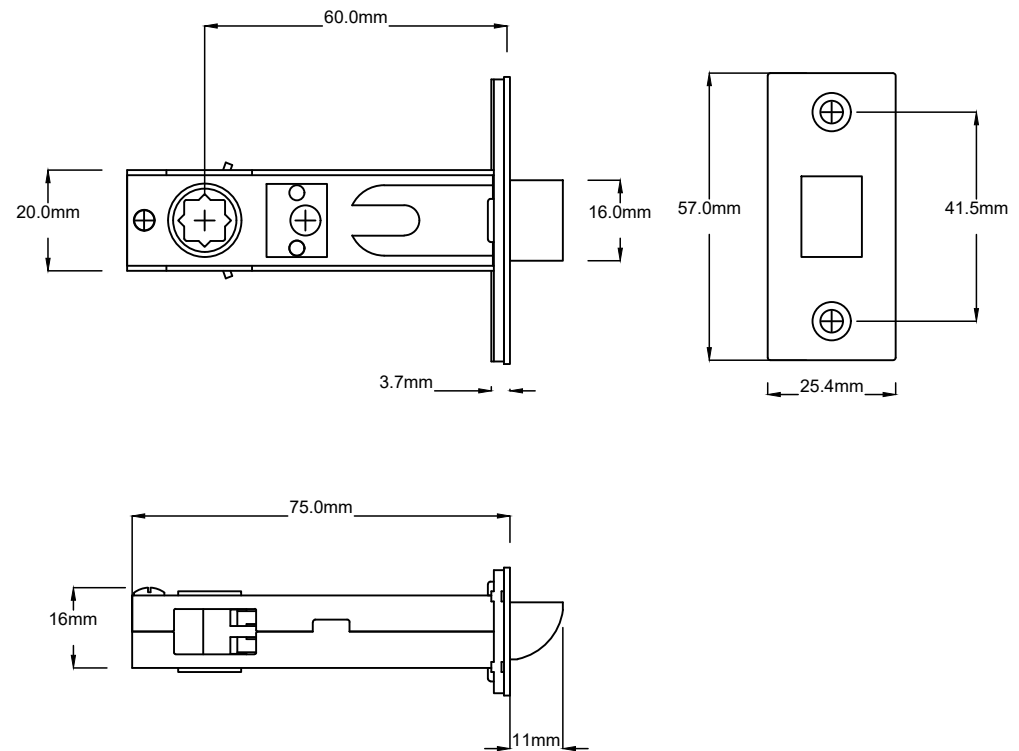

## Door Lever Victorian Pair H152xW42xP57mm

## Tube Latch Split Cam with Faceplate & 'D' Striker Backset 60mm

Dust Box & Striker

Tube Latch & Faceplate

## Privacy Bolt with Faceplate & Striker Backset 60mm

Dust Box & Striker

Privacy Bolt & Faceplate