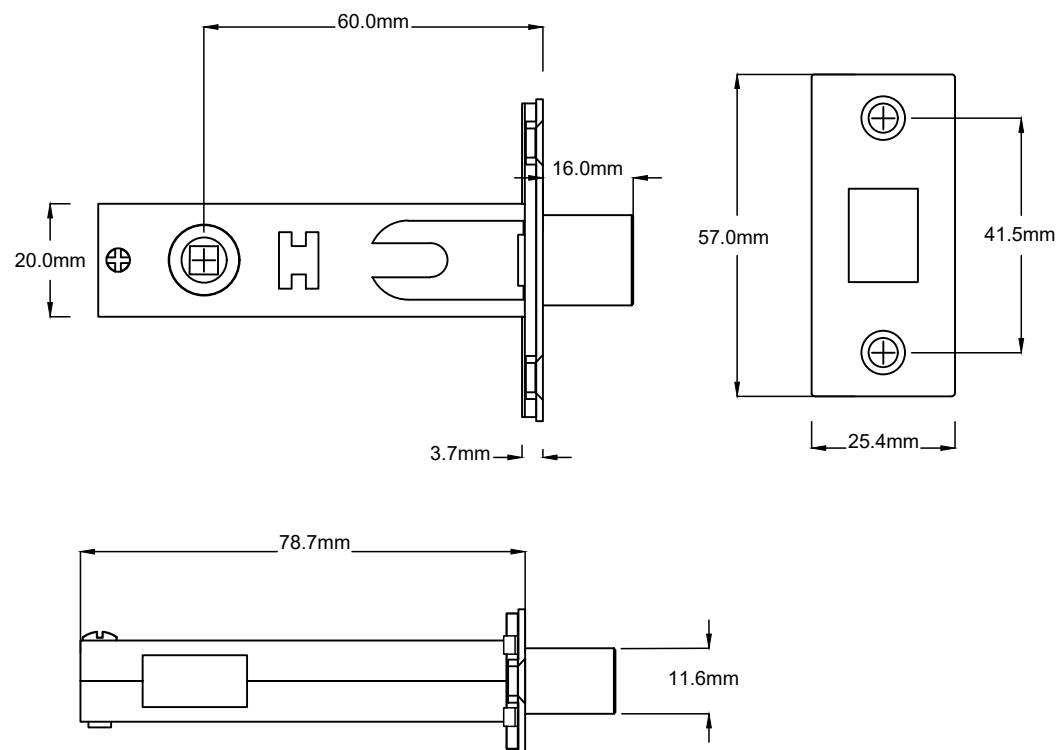

Privacy Bolt & Faceplate