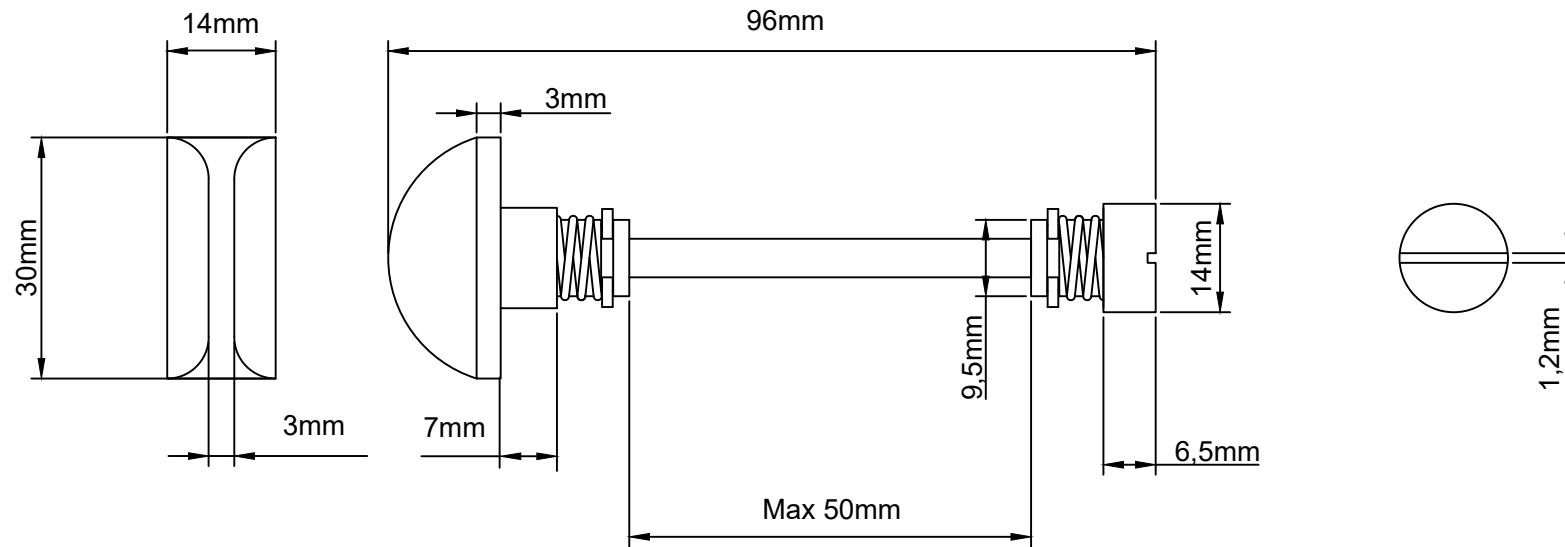

Privacy Adaptor

Since 1982

TRADCO

Defining the Details

tradco.com.au
tradco.co.nz

Date: 24/03/2026

Revision: V02 Tolerance: Approximate Dimensions