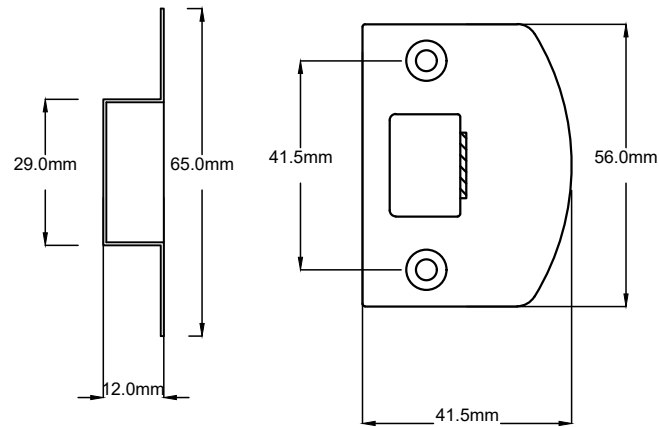

## Door Lever Victorian Pair H152xW42xP57mm

## Tube Latch Split Cam with Faceplate & 'D' Striker Backset 60mm

Dust Box & Striker

Tube Latch & Faceplate