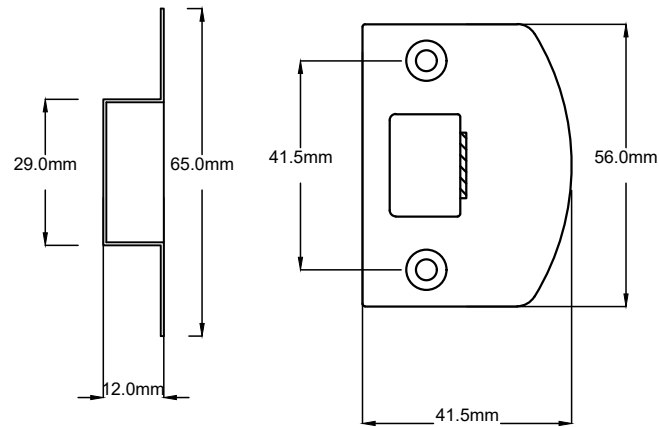

Door Lever Menton Pair H225xW50xP75mm

Since 1982

TRADCO

Defining the Details

Tube Latch Split Cam with Faceplate & 'D' Striker Backset 60mm

Dust Box & Striker

Tube Latch & Faceplate