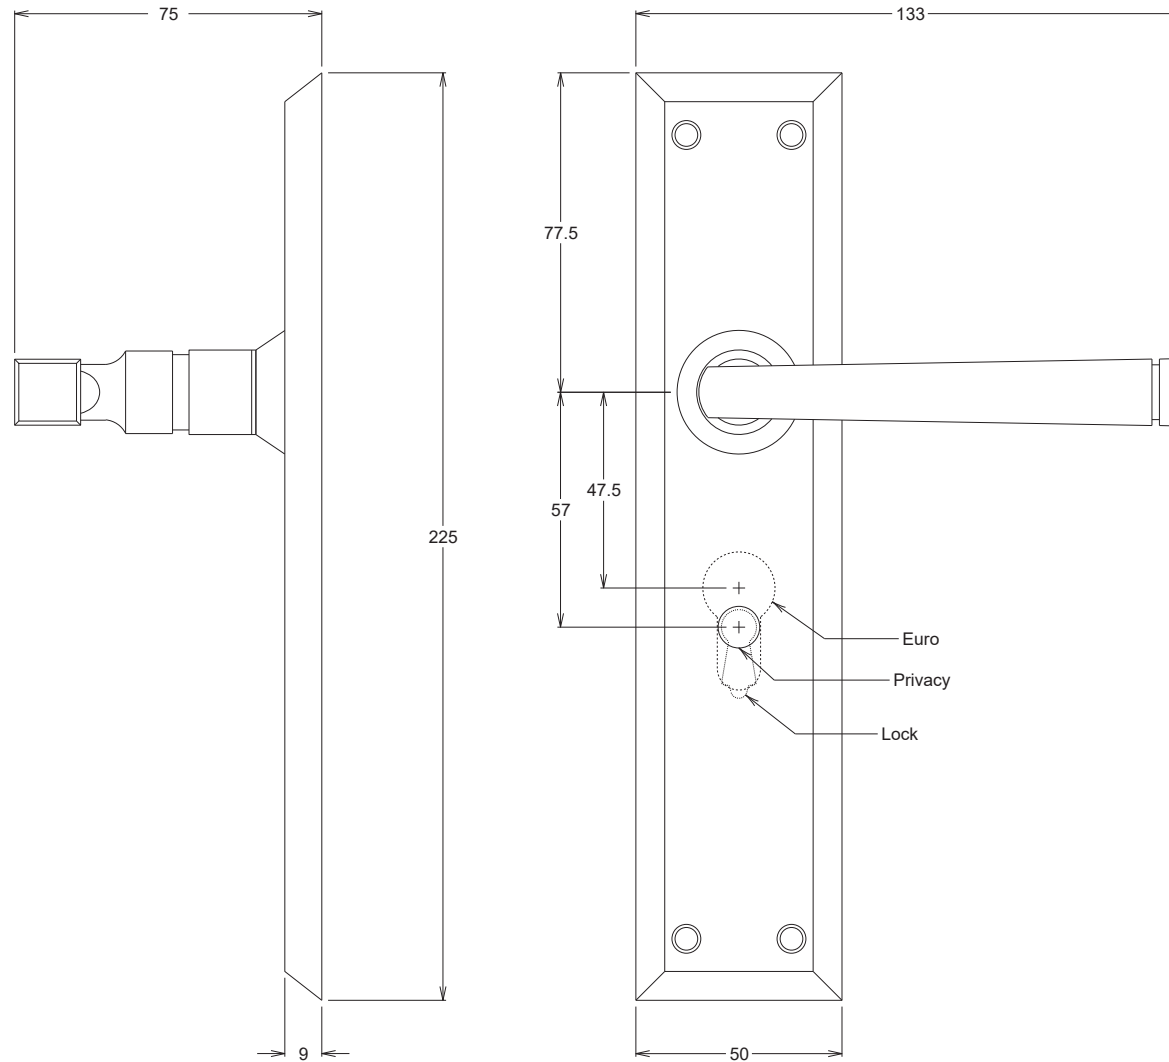

Door Lever Menton Pair H225xW50xP75mm

Since 1982

TRADCO

Defining the Details

Tube Latch Split Cam with Faceplate & 'D' Striker Backset 60mm

Dust Box & Striker

Tube Latch & Faceplate