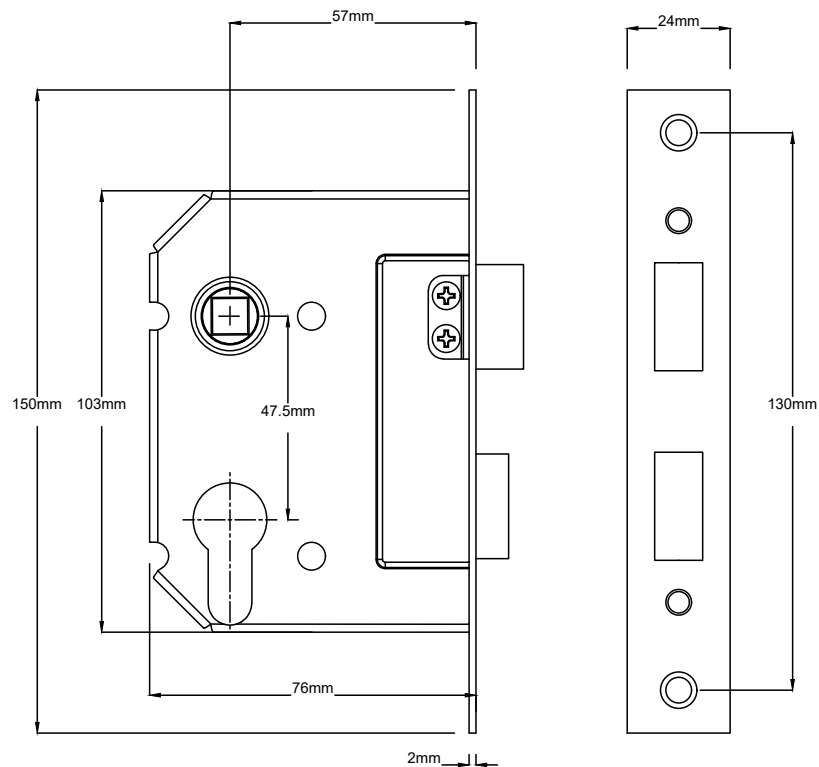

Door Lever Menton Pair H225xW50xP75mm

Since 1982

TRADCO

Defining the Details

Mortice Lock Euro CTC47.5 Backset 57mm with Faceplate & Striker

Mortice Lock & Faceplate

Striker Plate

Dust Box

Euro Cylinder Dual Function 5 Pin L65mm

Since 1982

TRADCO

Defining the Details