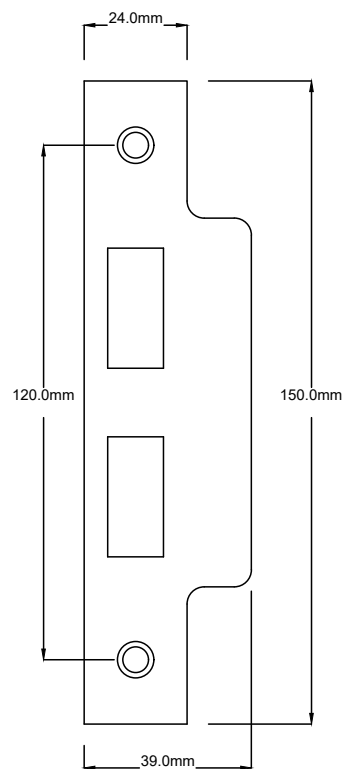

Door Lever Menton Pair H225xW50xP75mm

Since 1982

TRADCO

Defining the Details

Mortice Lock Euro CTC47.5 Backset 57mm with Faceplate & Striker

Mortice Lock & Faceplate

Striker Plate

Dust Box

Euro Cylinder Dual Function 5 Pin L65mm

Since 1982

TRADCO

Defining the Details