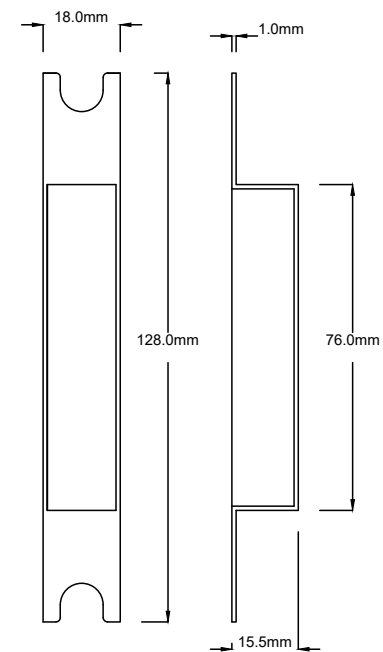

Door Lever Menton Pair H225xW50xP75mm

Since 1982

TRADCO

Defining the Details

Mortice Lock Euro CTC47.5 Backset 57mm with Faceplate & Striker

Mortice Lock & Faceplate

Striker Plate

Dust Box

Euro Cylinder Dual Function 5 Pin L65mm

Since 1982

TRADCO

Defining the Details