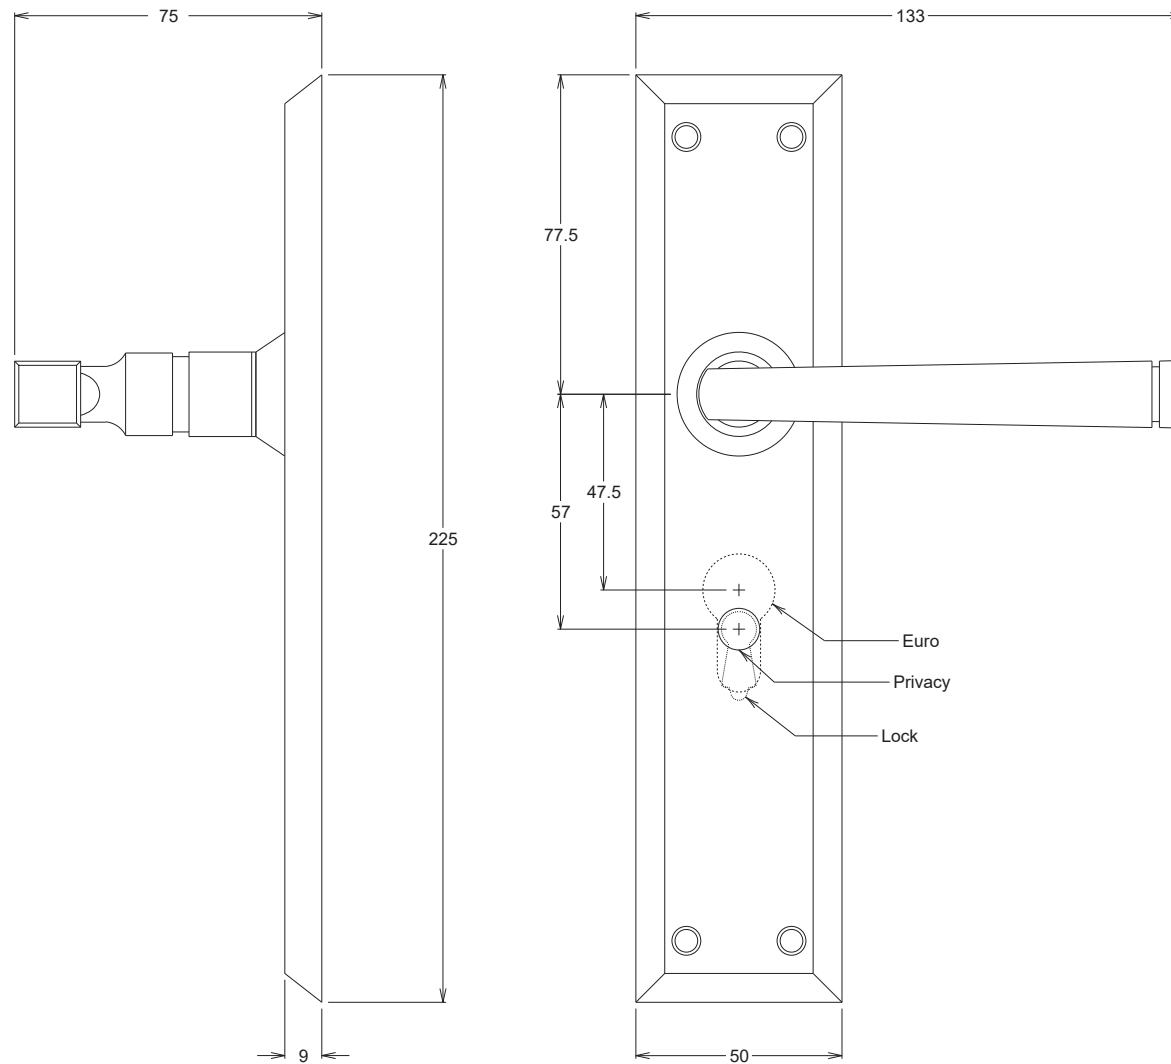

Door Lever Menton Pair H225xW50xP75mm

Since 1982

TRADCO

Defining the Details

Mortice Lock Euro CTC47.5 Backset 57mm with Faceplate & Striker

Mortice Lock & Faceplate

Striker Plate

Dust Box

Euro Cylinder Dual Function 5 Pin L65mm

Since 1982

TRADCO

Defining the Details