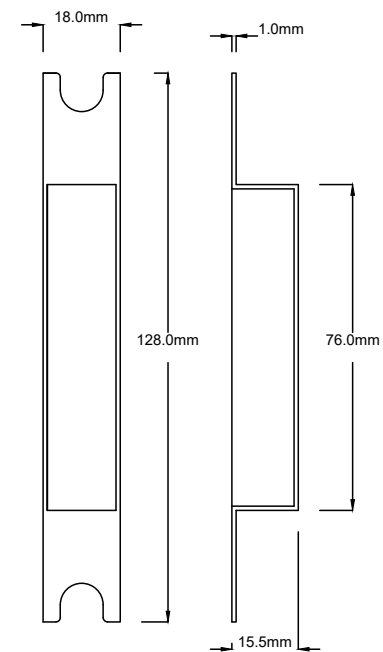

Door Lever Victorian Pair H152xW42xP57mm

Mortice Lock Euro CTC47.5 Backset 57mm with Faceplate & Striker

Mortice Lock & Faceplate

Striker Plate

Dust Box

Euro Cylinder Dual Function 5 Pin L65mm

Since 1982

TRADCO

Defining the Details