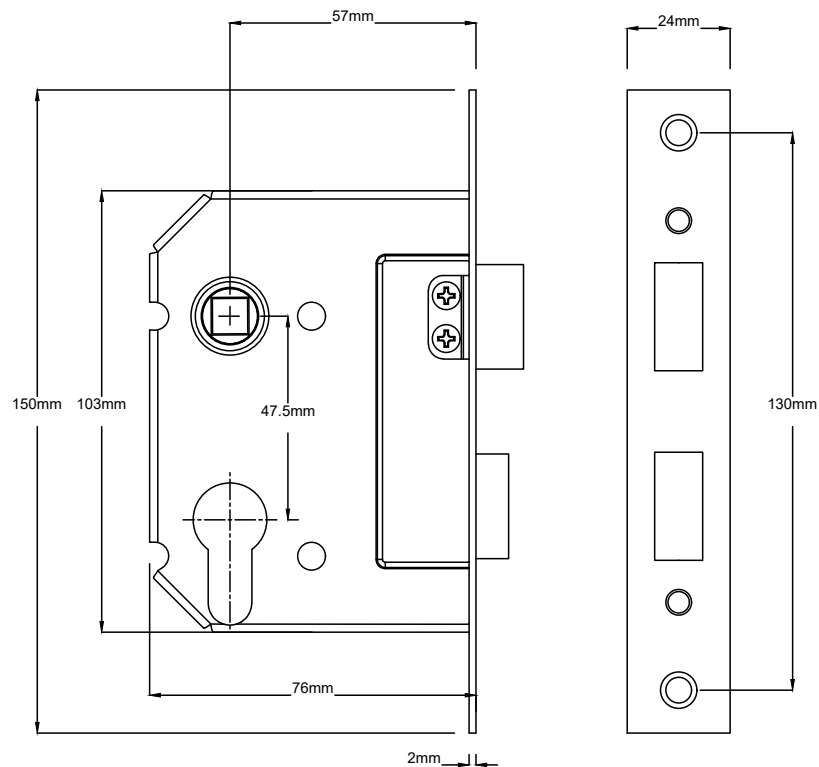

Door Lever Victorian Pair H152xW42xP57mm

Mortice Lock Euro CTC47.5 Backset 57mm with Faceplate & Striker

Mortice Lock & Faceplate

Striker Plate

Dust Box

Euro Cylinder Dual Function 5 Pin L65mm

Since 1982

TRADCO

Defining the Details