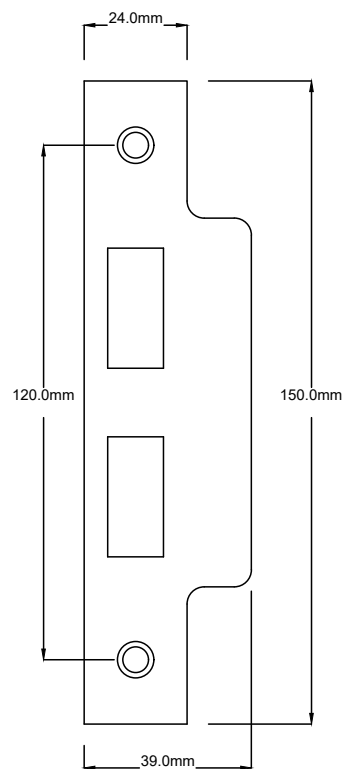

Door Lever Victorian Pair H152xW42xP57mm

Mortice Lock Euro CTC47.5 Backset 57mm with Faceplate & Striker

Mortice Lock & Faceplate

Striker Plate

Dust Box

Euro Cylinder Dual Function 5 Pin L65mm

Since 1982

TRADCO

Defining the Details