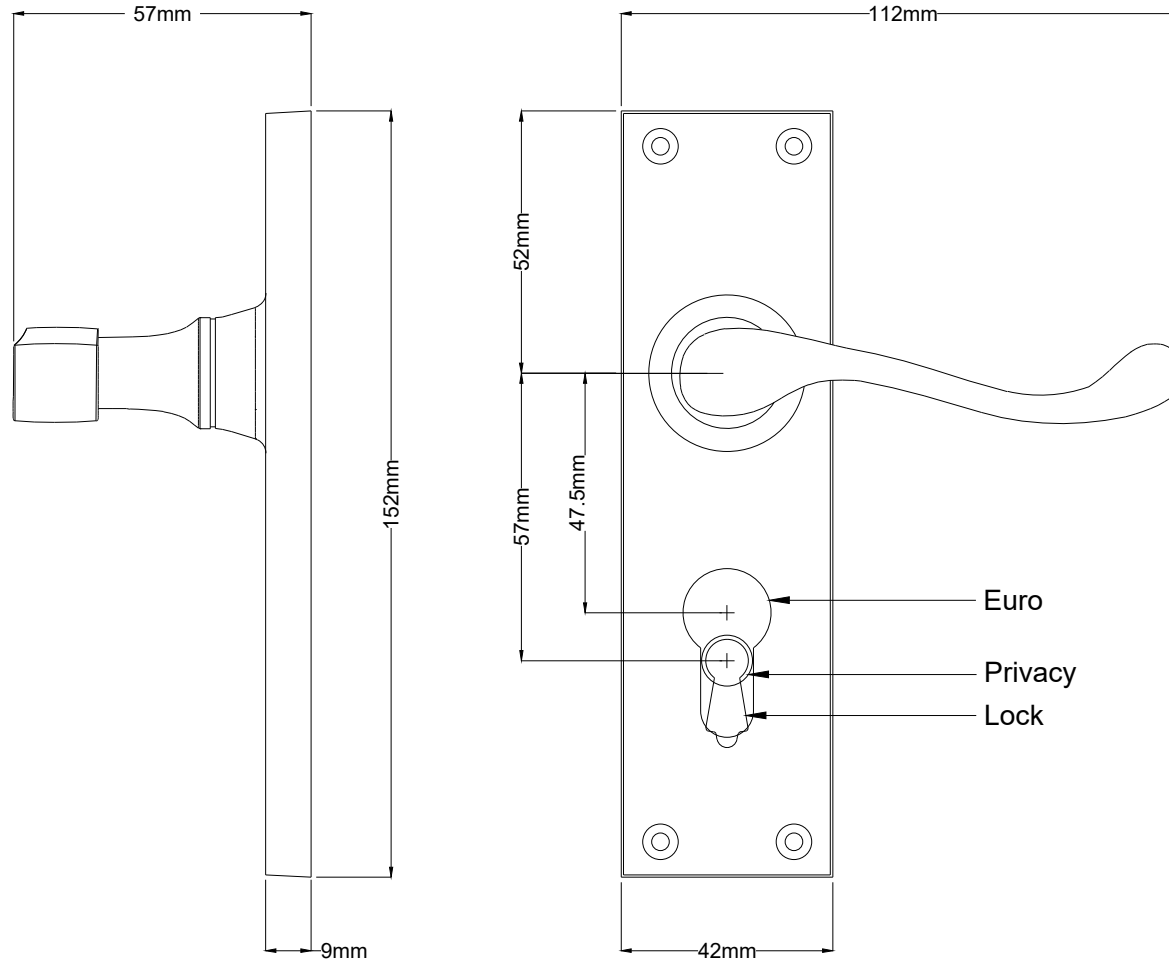

Door Lever Victorian Pair H152xW42xP57mm

Mortice Lock Euro CTC47.5 Backset 57mm with Faceplate & Striker

Mortice Lock & Faceplate

Striker Plate

Dust Box

Euro Cylinder Dual Function 5 Pin L65mm

Since 1982

TRADCO

Defining the Details