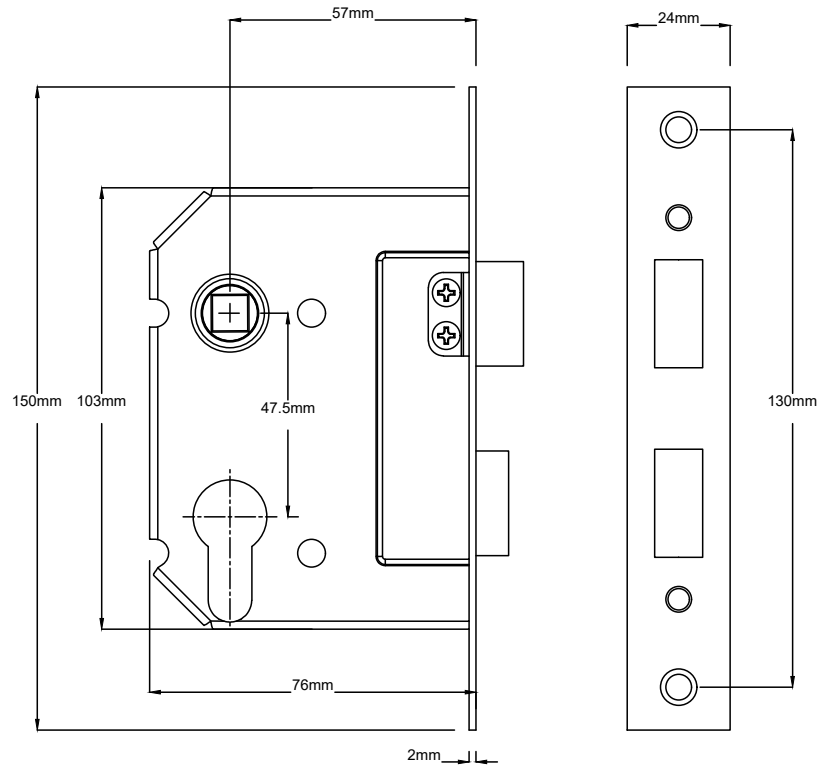

Door Knob Bungalow Pair H197xW68xP60mm

Since 1982

TRADCO

Defining the Details

Mortice Lock Euro CTC47.5 Backset 57mm with Faceplate & Striker

Mortice Lock & Faceplate

Striker Plate

Dust Box

Euro Cylinder Dual Function 5 Pin L65mm

Since 1982

TRADCO

Defining the Details