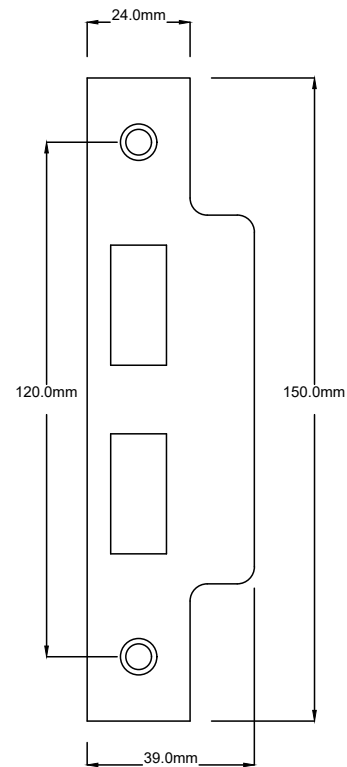

Door Knob Bungalow Pair H197xW68xP60mm

Since 1982

TRADCO

Defining the Details

Mortice Lock Euro CTC47.5 Backset 57mm with Faceplate & Striker

Mortice Lock & Faceplate

Striker Plate

Dust Box

Euro Cylinder Dual Function 5 Pin L65mm

Since 1982

TRADCO

Defining the Details