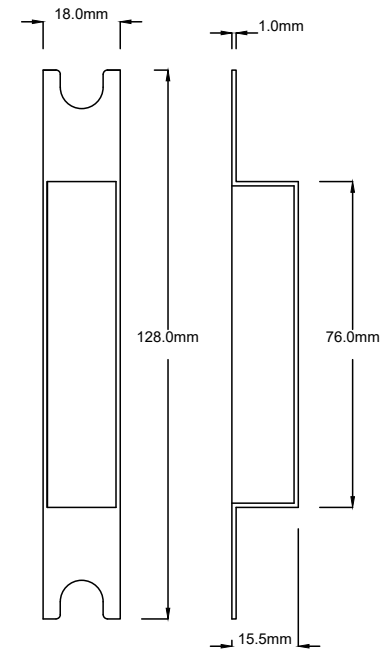

Door Knob Bungalow Pair H197xW68xP60mm

Since 1982

TRADCO

Defining the Details

Mortice Lock Euro CTC47.5 Backset 57mm with Faceplate & Striker

Mortice Lock & Faceplate

Striker Plate

Dust Box

Euro Cylinder Dual Function 5 Pin L65mm

Since 1982

TRADCO

Defining the Details