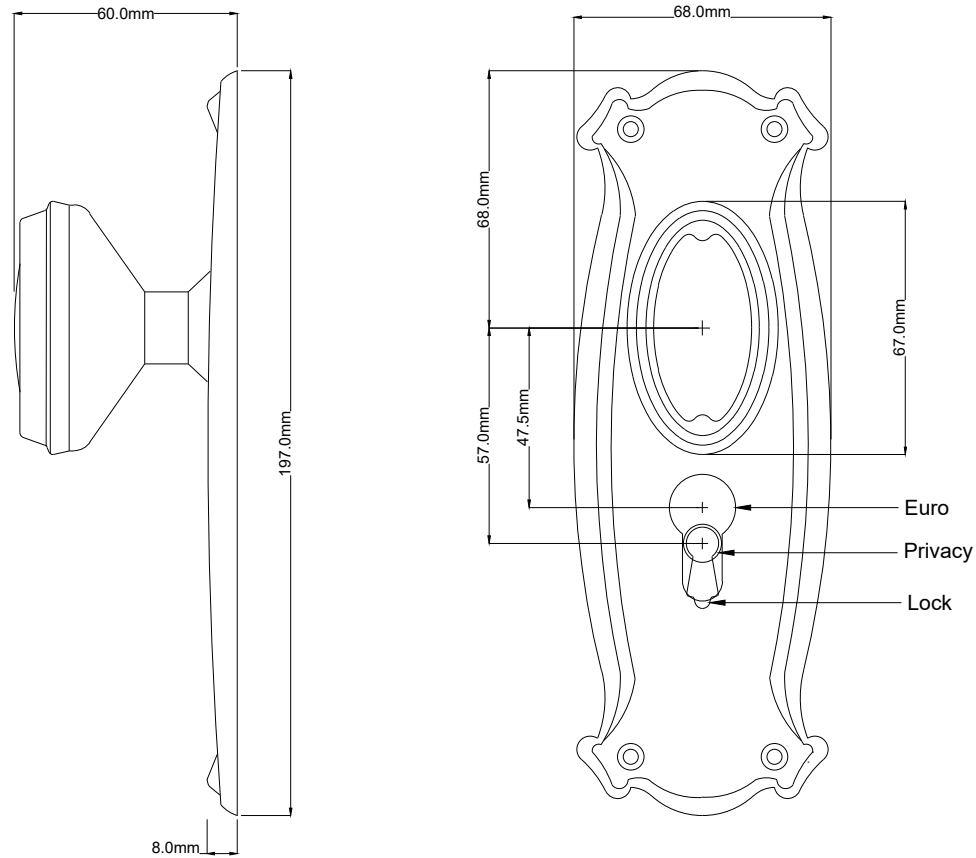

Door Knob Bungalow Pair H197xW68xP60mm

Since 1982

TRADCO

Defining the Details

Mortice Lock Euro CTC47.5 Backset 57mm with Faceplate & Striker

Mortice Lock & Faceplate

Striker Plate

Dust Box

Euro Cylinder Dual Function 5 Pin L65mm

Since 1982

TRADCO

Defining the Details