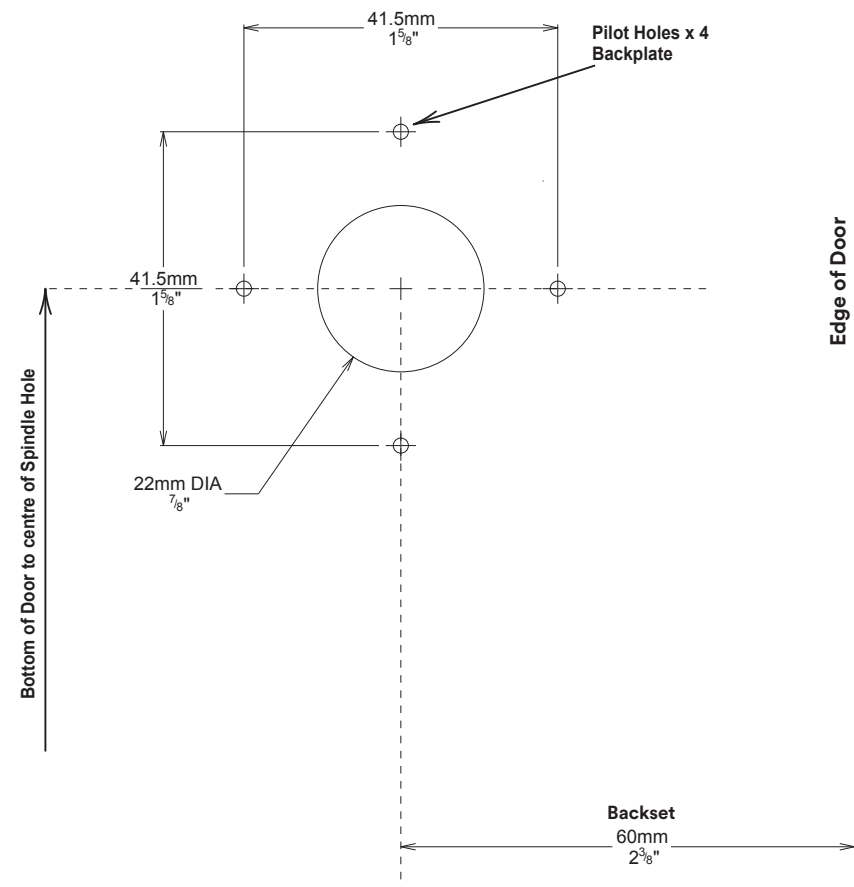

Inbuilt Privacy on Rose Drill Template

iver-life.com

SCAN HERE
FOR INSTALL
GUIDES

Check printed size is to scale

COMP097V2

9 343857 451238

CAUTION

- Please take time to read the installation guides in full, prior to commencing any work on the door.
- Check the template is the appropriate template required for the installation.
- Check the scale of the template is correct, using the scale check. If the template is not to scale, please contact your distributor.