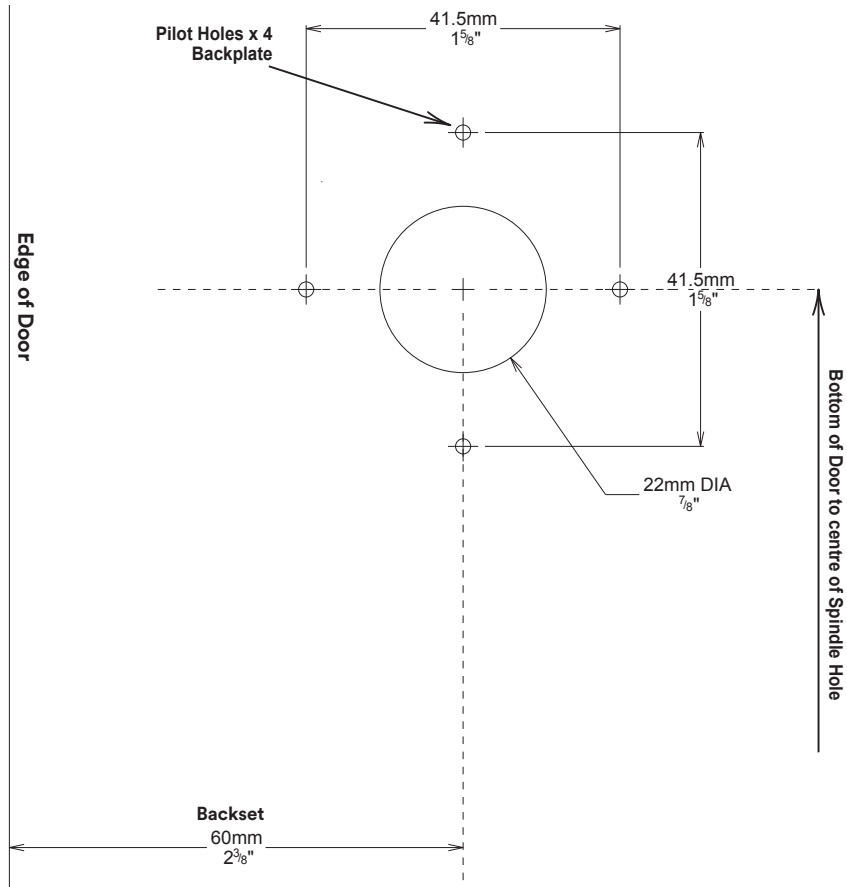

Inbuilt Privacy on Rose Drill Template

iver-life.com

SCAN HERE
FOR INSTALL
GUIDES

Check printed size is to scale

COMP097V2

9 343857 451238

CAUTION

- Please take time to read the installation guides in full, prior to commencing any work on the door.
- Check the template is the appropriate template required for the installation.
- Check the scale of the template is correct, using the scale check. If the template is not to scale, please contact your distributor.