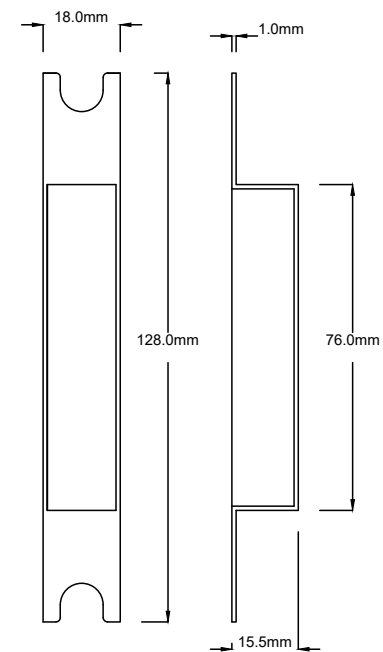

Door Lever Milton Pair H200xW50xP68mm

Since 1982

TRADCO

Defining the Details

Mortice Lock Euro CTC47.5 Backset 57mm with Faceplate & Striker

Mortice Lock & Faceplate

Striker Plate

Dust Box

Euro Cylinder Dual Function 5 Pin L65mm

Since 1982

TRADCO

Defining the Details