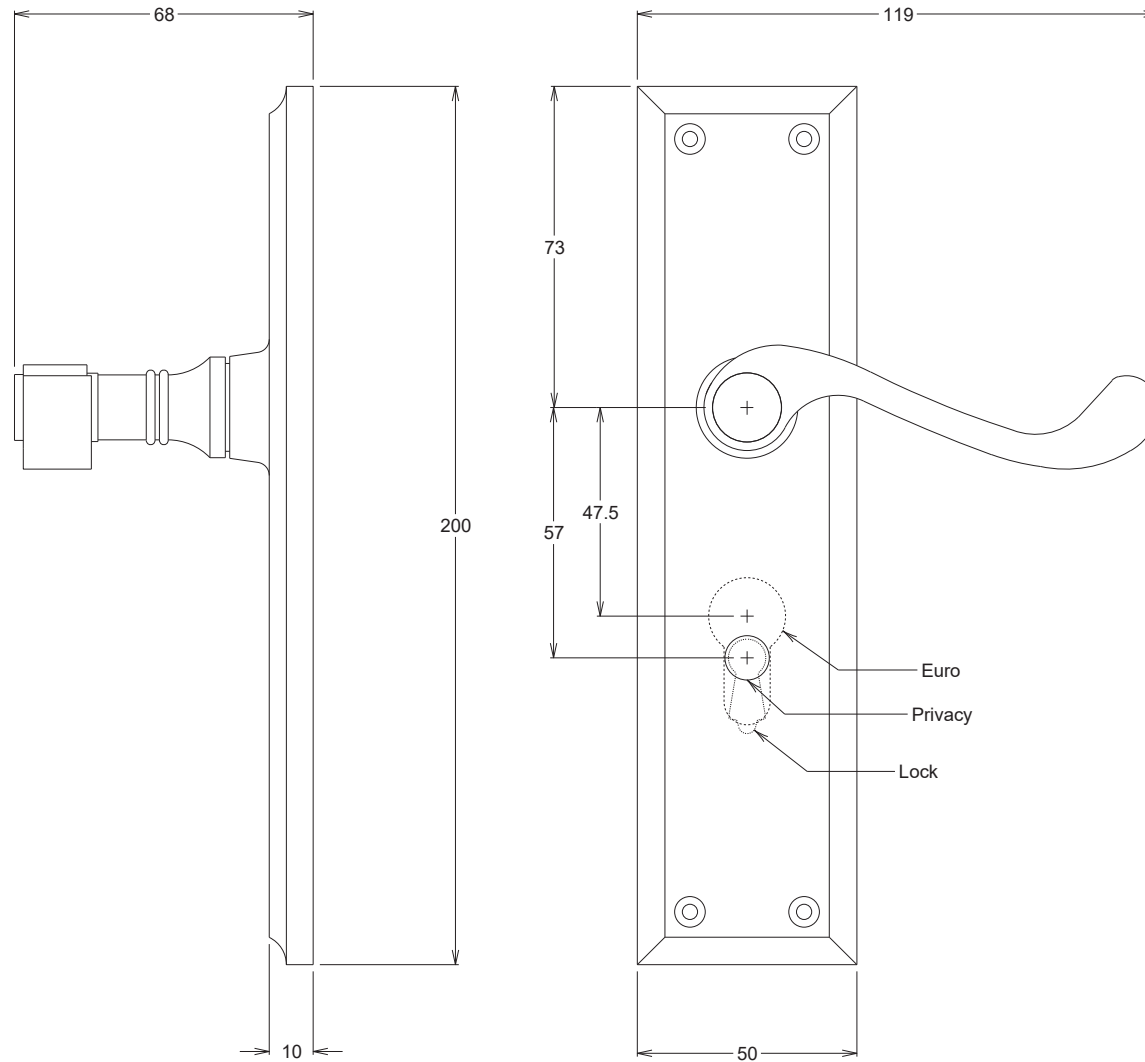

Door Lever Milton Pair H200xW50xP68mm

Since 1982

TRADCO

Defining the Details

Mortice Lock Euro CTC47.5 Backset 57mm with Faceplate & Striker

Mortice Lock & Faceplate

Striker Plate

Dust Box

Euro Cylinder Dual Function 5 Pin L65mm

Since 1982

TRADCO

Defining the Details