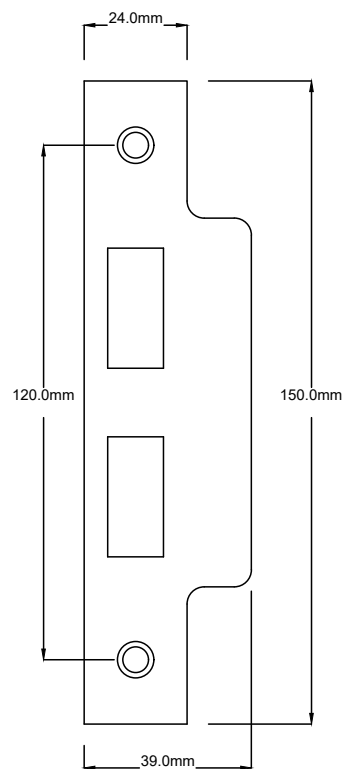

Door Lever Milton Pair H200xW50xP68mm

Since 1982

TRADCO

Defining the Details

Mortice Lock Euro CTC47.5 Backset 57mm with Faceplate & Striker

Mortice Lock & Faceplate

Striker Plate

Dust Box

Euro Cylinder Dual Function 5 Pin L65mm

Since 1982

TRADCO

Defining the Details