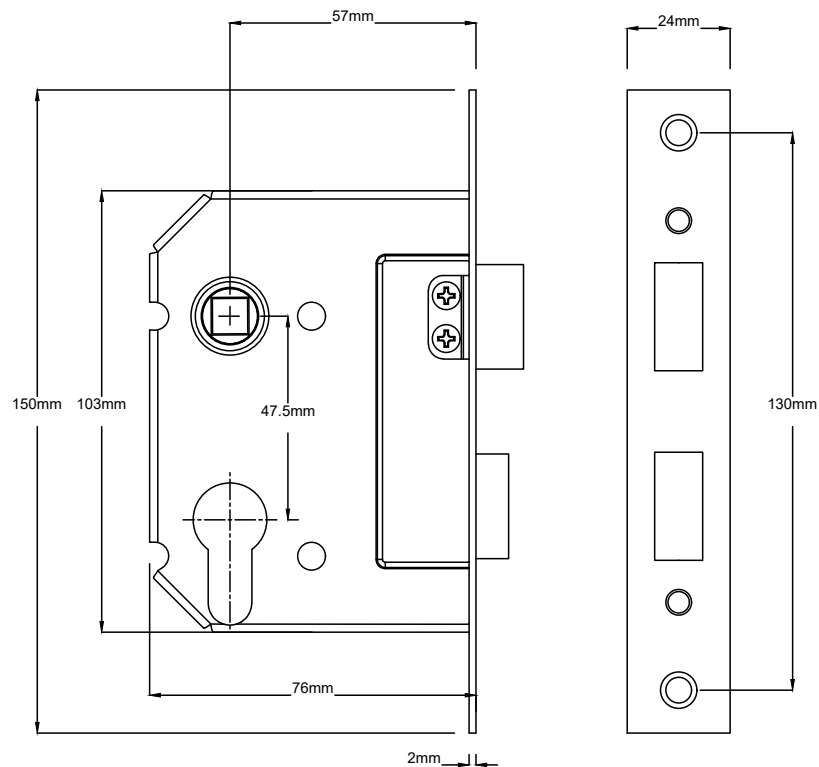

Door Lever Milton Pair H200xW50xP68mm

Since 1982

TRADCO

Defining the Details

Mortice Lock Euro CTC47.5 Backset 57mm with Faceplate & Striker

Mortice Lock & Faceplate

Striker Plate

Dust Box

Euro Cylinder Dual Function 5 Pin L65mm

Since 1982

TRADCO

Defining the Details