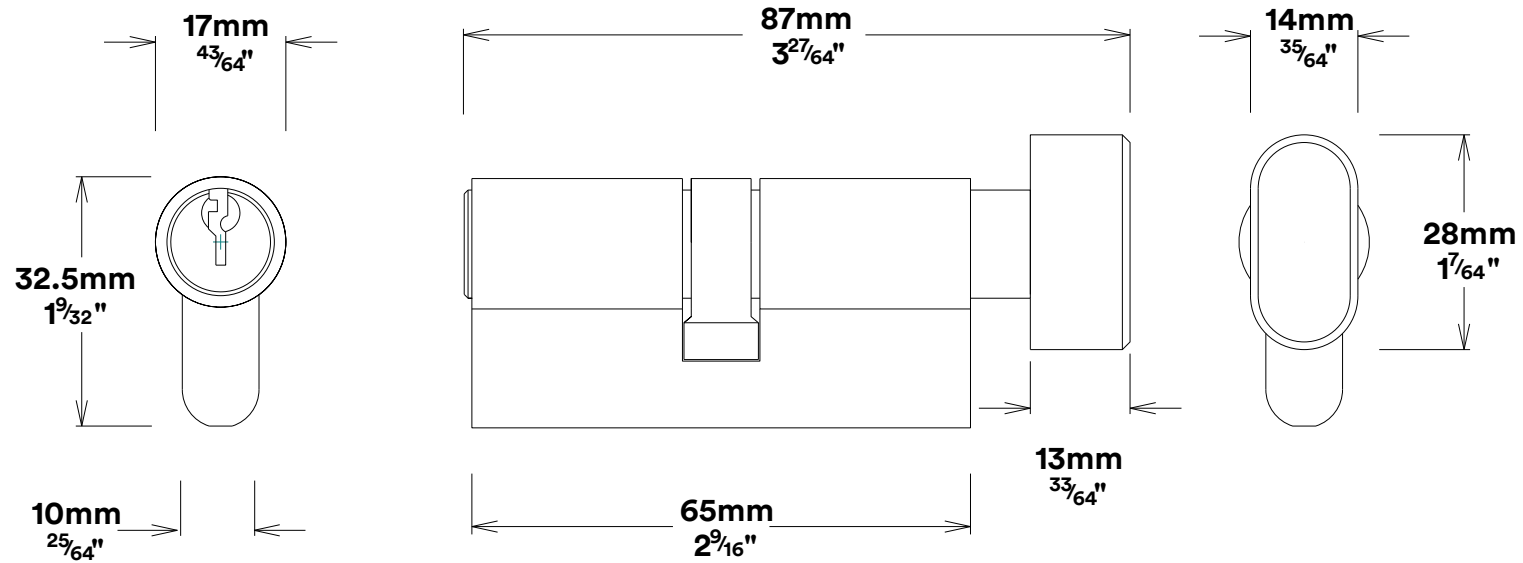

Front

Euro Cylinder Key Thumb

iver