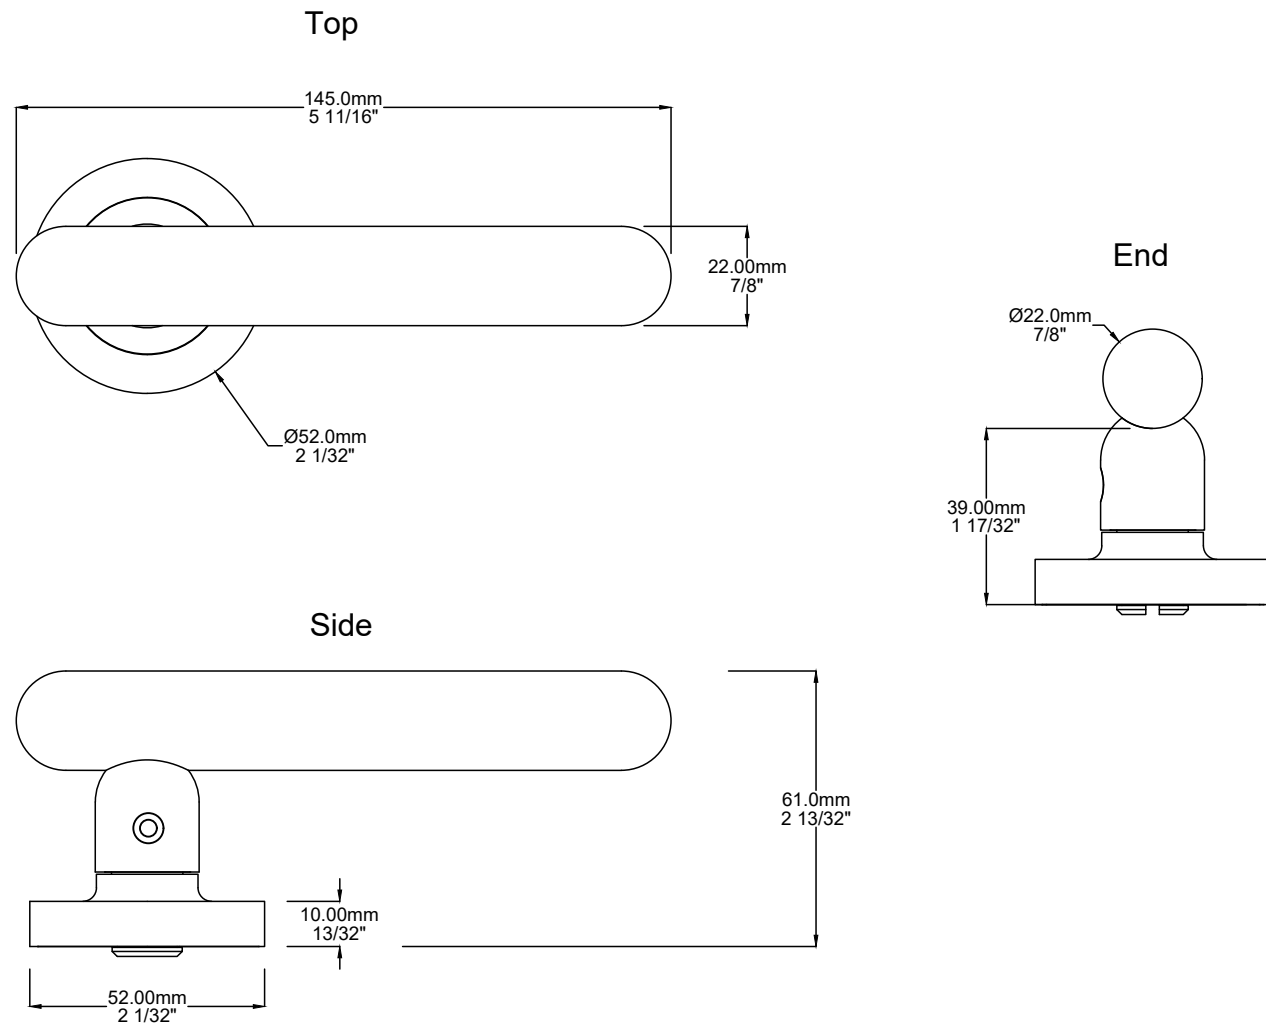

Door Lever Puerto Rose Round

Created for life.