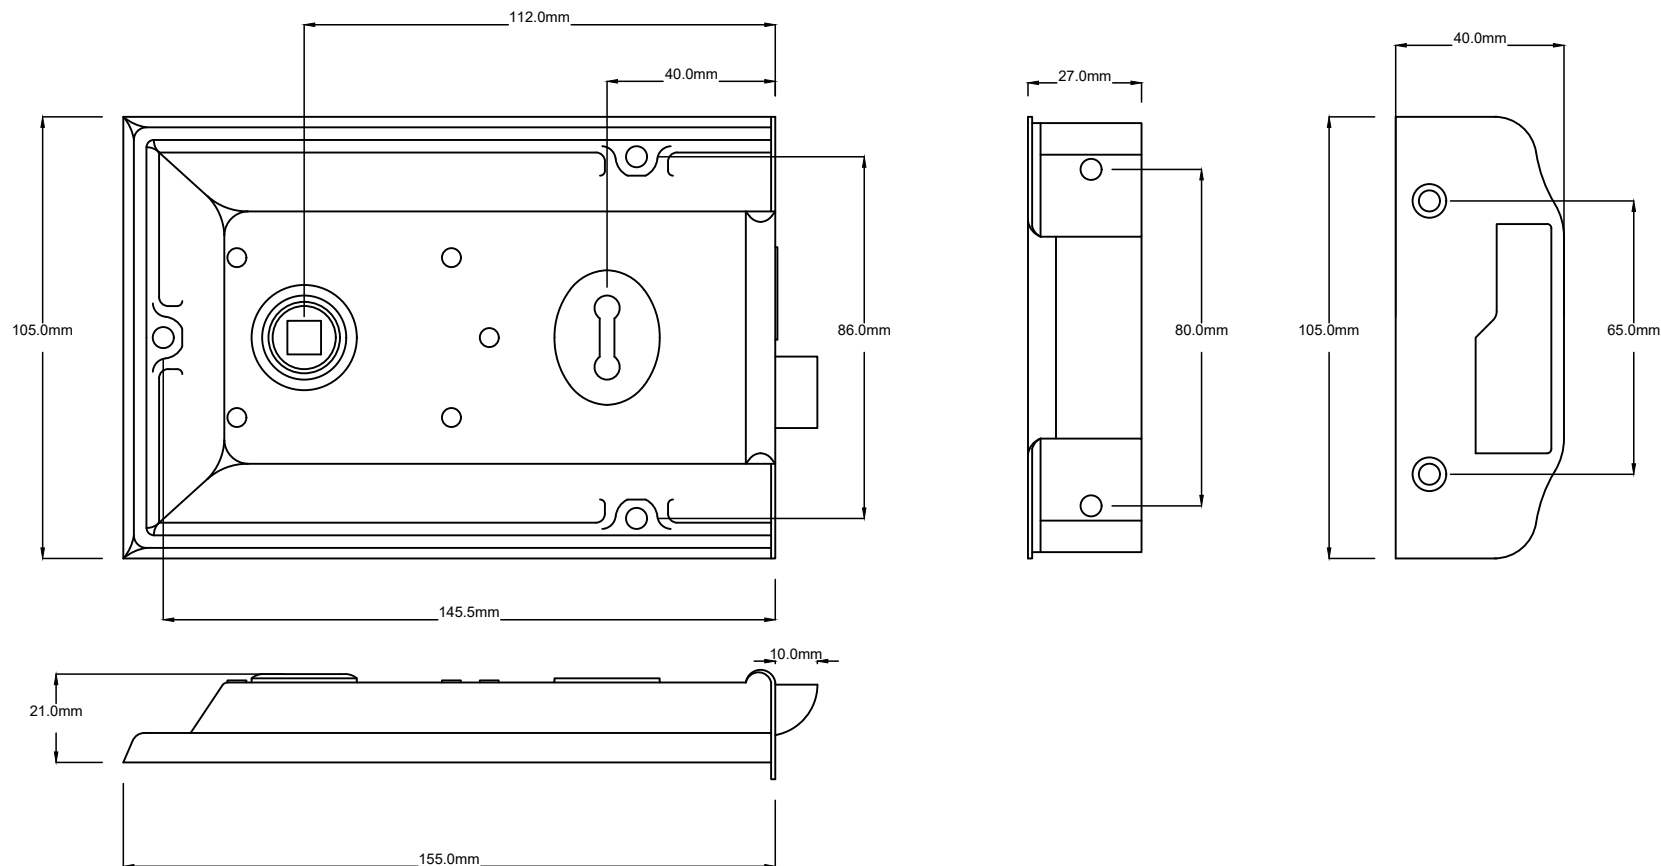

Door Knob Milled Edge Round Rose Pair D46xP47mm BP46mm

Since 1982

**TRADCO**

Defining the Details

Since 1982

# TRADCO

Defining the Details

## Rim Lock H105xW155mm Backset 112mm

tradco.com.au  
tradco.co.nz

Date: 17/03/2026

Revision: A

Tolerance: Approximate Dimensions

## Escutcheon Pressed H44xW30mm