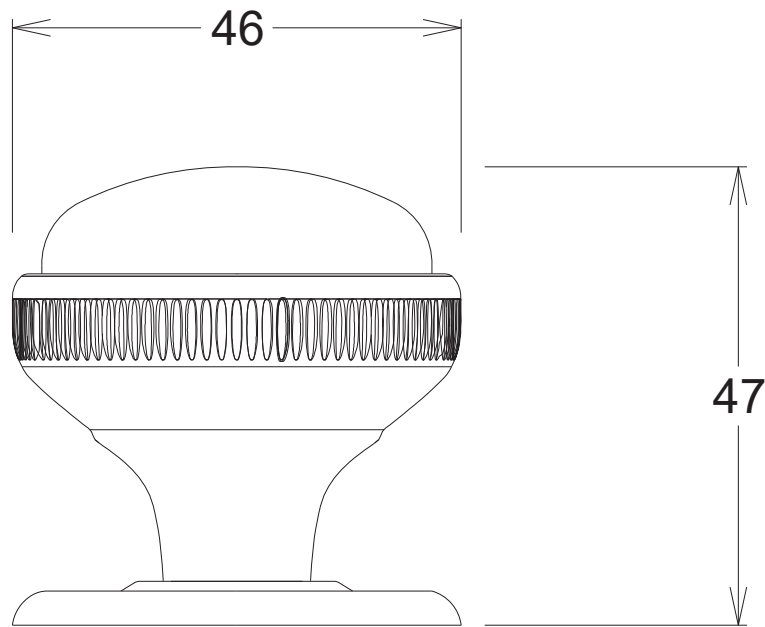

Door Knob Milled Edge Round Rose Pair D46xP47mm BP46mm

Since 1982

**TRADCO**

Defining the Details

Since 1982

## Rim Lock H105xW155mm Backset 112mm

tradco.com.au  
tradco.co.nz

Date: 17/03/2026

Revision: A

Tolerance: Approximate Dimensions

## Escutcheon Pressed H44xW30mm