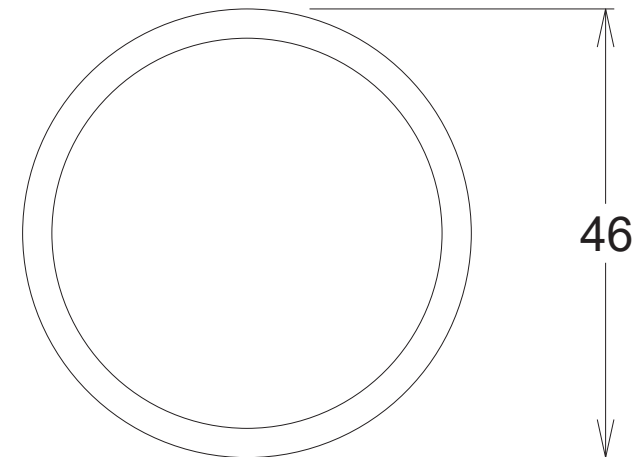

Door Knob Milled Edge Round Rose Pair D46xP47mm BP46mm

Since 1982

**TRADCO**

Defining the Details

Since 1982

## Rim Lock H105xW155mm Backset 112mm

tradco.com.au  
tradco.co.nz

Date: 17/03/2026

Revision: A

Tolerance: Approximate Dimensions

## Escutcheon Pressed H44xW30mm