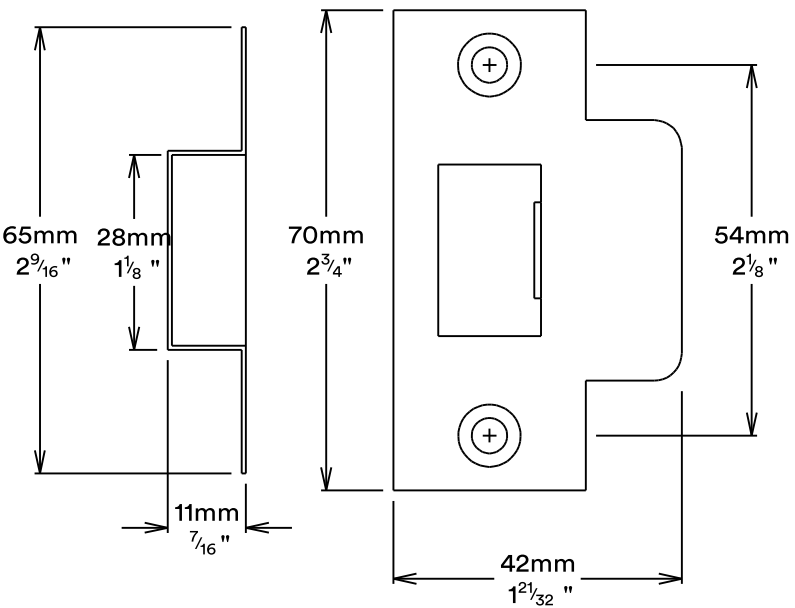

Split Cam Tube Latch "T" Striker Backset 60mm

Dust Box & Striker

Tube Latch

Faceplate