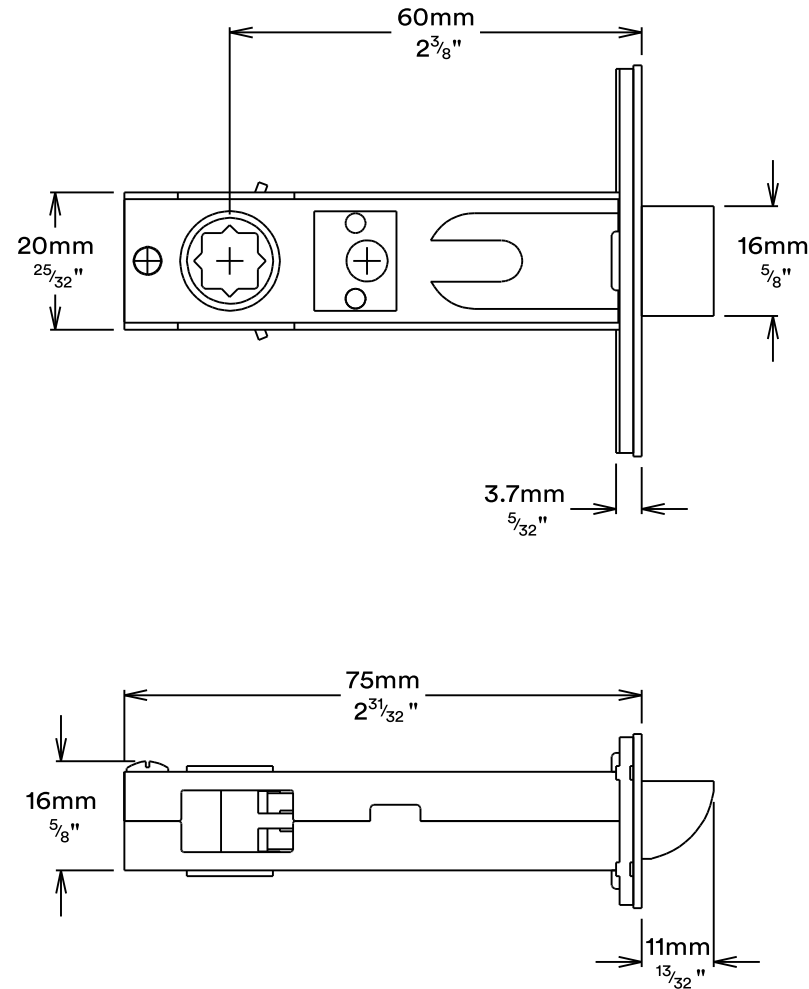

Split Cam Tube Latch "T" Striker Backset 60mm

Dust Box & Striker

Tube Latch

Faceplate