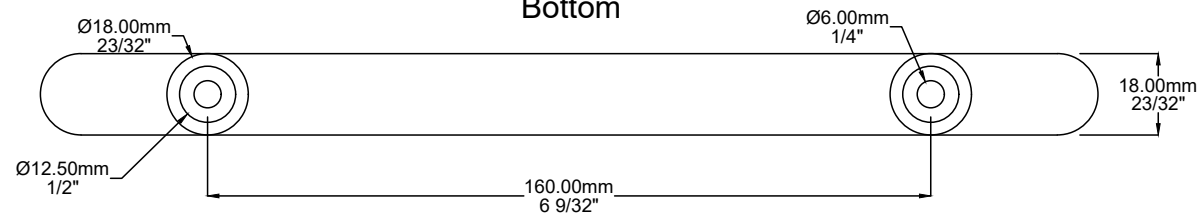

Cabinet Pull Puerto L234xW18xP43mm CTC160mm

Top

Side

End

Bottom

Created for life.