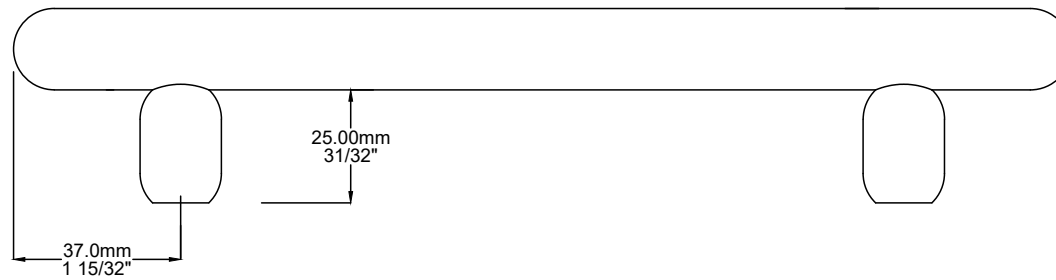

Cabinet Pull Puerto L234xW18xP43mm CTC160mm

Top

Side

End

Bottom

Created for life.