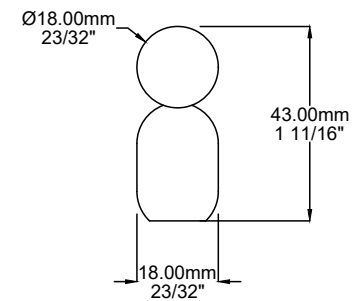

Cabinet Pull Puerto L234xW18xP43mm CTC160mm

Top

Side

End

Bottom

Created for life.