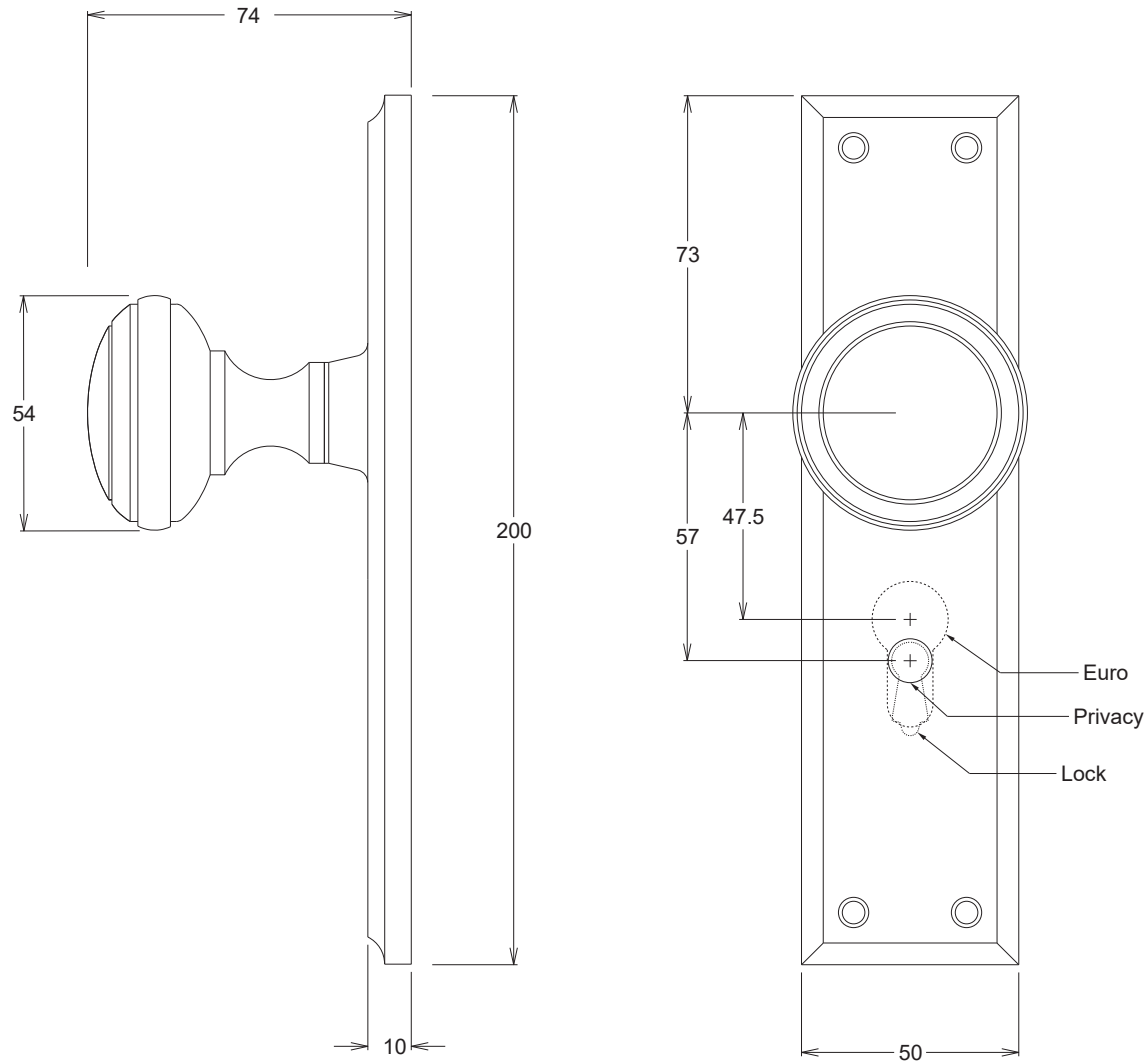

# Door Knob Milton Latch Pair H200xW50xP74mm

Since 1982

# TRADCO

Defining the Details

## Tube Latch Split Cam with Faceplate & 'D' Striker Backset 60mm

Dust Box & Striker

Tube Latch & Faceplate