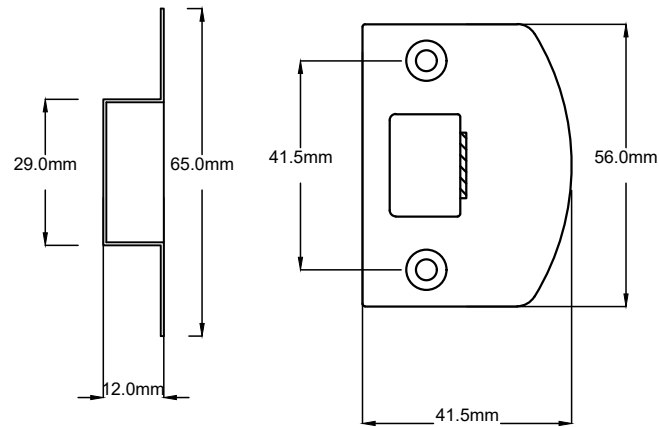

# Door Knob Milton Latch Pair H200xW50xP74mm

Since 1982

## Tube Latch Split Cam with Faceplate & 'D' Striker Backset 60mm

Dust Box & Striker

Tube Latch & Faceplate