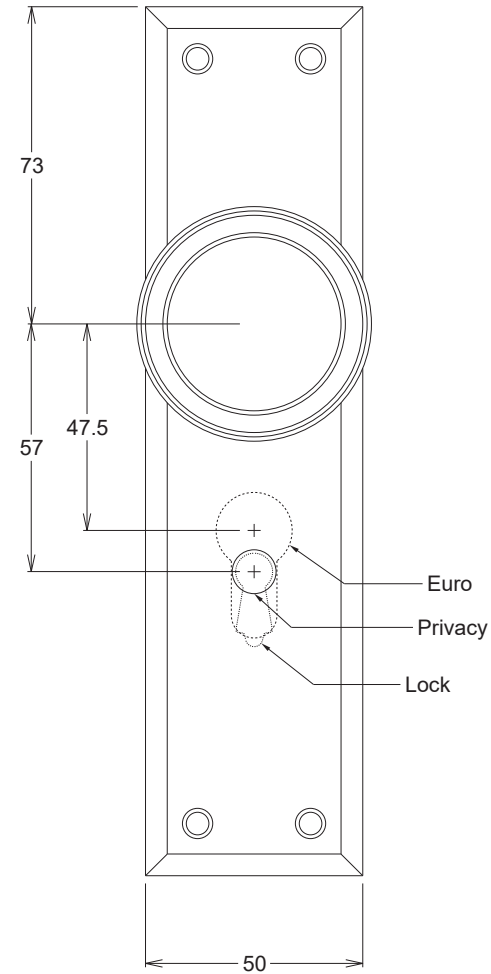

Door Knob Milton Latch Pair H200xW50xP74mm

Since 1982

TRADCO

Defining the Details

tradco.com.au
tradco.co.nz

Date: 09/12/2024 Revision: A Tolerance: Approximate Dimensions

Tube Latch Split Cam with Faceplate & 'D' Striker Backset 60mm

Dust Box & Striker

Tube Latch & Faceplate

Privacy Bolt with Faceplate & Striker Backset 60mm

Dust Box & Striker

Privacy Bolt & Faceplate

Privacy Adaptor

Since 1982

TRADCO