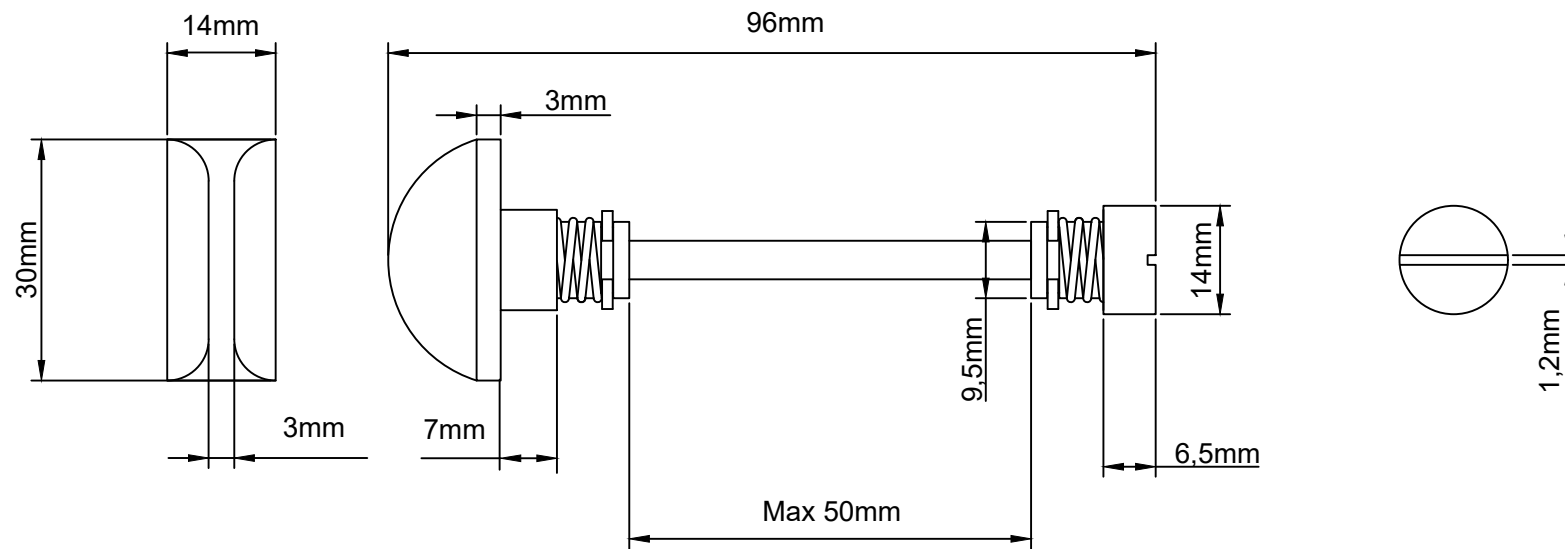

Privacy Adaptor

Since 1982

TRADCO

Defining the Details

tradco.com.au
tradco.co.nz

Date: 24/03/2026

Revision: V02 Tolerance: Approximate Dimensions