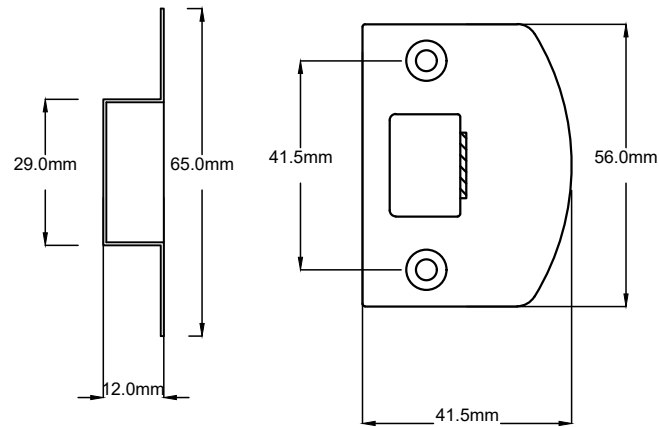

Tube Latch Split Cam with Faceplate & 'D' Striker Backset 60mm

Dust Box & Striker