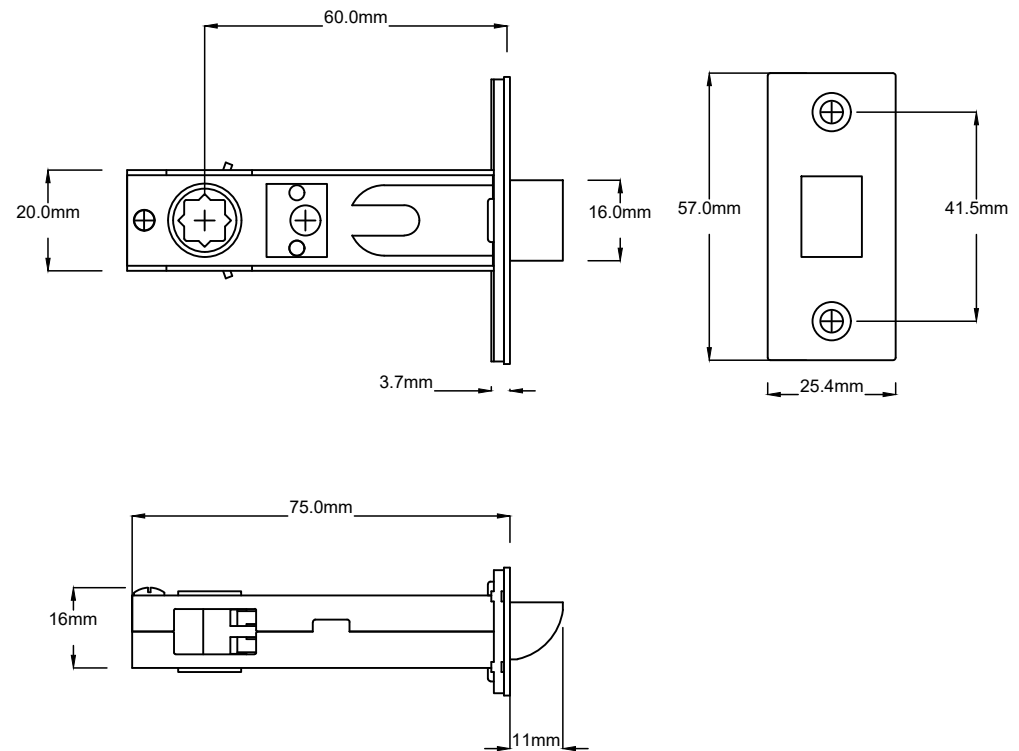

Door Knob Milton Latch Pair H200xW50xP74mm

Since 1982

TRADCO

Defining the Details

tradco.com.au
tradco.co.nz

Date: 09/12/2024 Revision: A Tolerance: Approximate Dimensions

Tube Latch Split Cam with Faceplate & 'D' Striker Backset 60mm

Dust Box & Striker

Tube Latch & Faceplate

Privacy Bolt with Faceplate & Striker Backset 60mm

Dust Box & Striker

Privacy Bolt & Faceplate

Privacy Adaptor

Since 1982

TRADCO