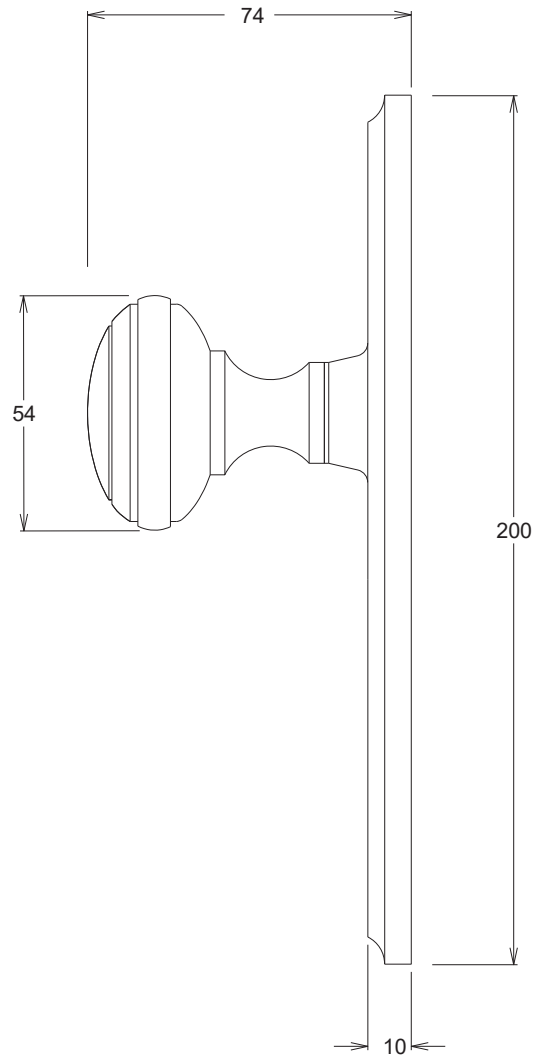

Door Knob Milton Latch Pair H200xW50xP74mm

Since 1982

TRADCO

Defining the Details

tradco.com.au
tradco.co.nz

Date: 09/12/2024 Revision: A Tolerance: Approximate Dimensions

Tube Latch Split Cam with Faceplate & 'D' Striker Backset 60mm

Defining the Details

tradco.com.au
tradco.co.nz

Date: 24/03/2026

Revision: V02 Tolerance: Approximate Dimensions