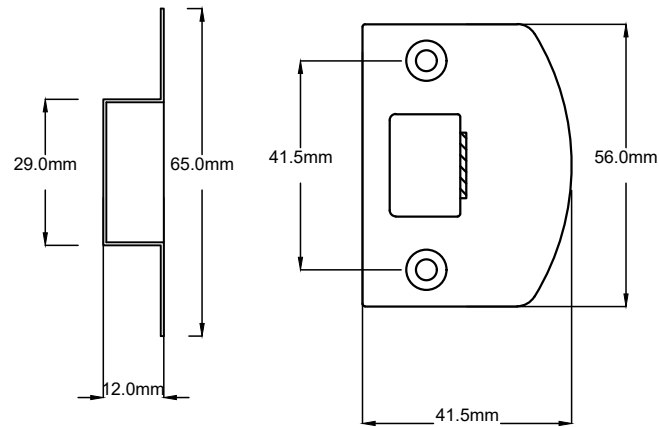

Door Lever Milton Pair H200xW50xP68mm

Since 1982

TRADCO

Defining the Details

Tube Latch Split Cam with Faceplate & 'D' Striker Backset 60mm

Dust Box & Striker

Tube Latch & Faceplate