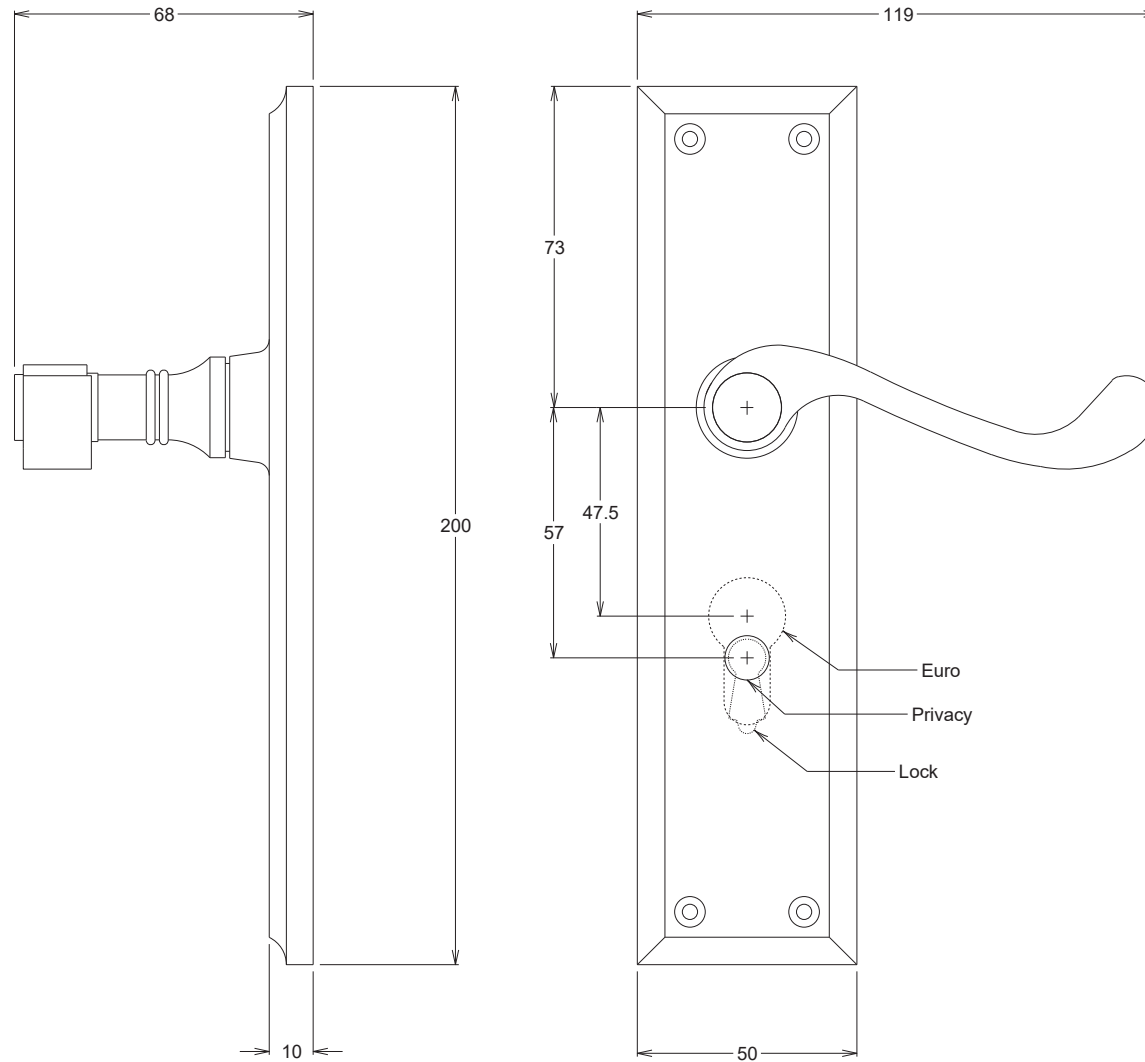

Door Lever Milton Pair H200xW50xP68mm

Since 1982

TRADCO

Defining the Details

Tube Latch Split Cam with Faceplate & 'D' Striker Backset 60mm

Dust Box & Striker

Tube Latch & Faceplate