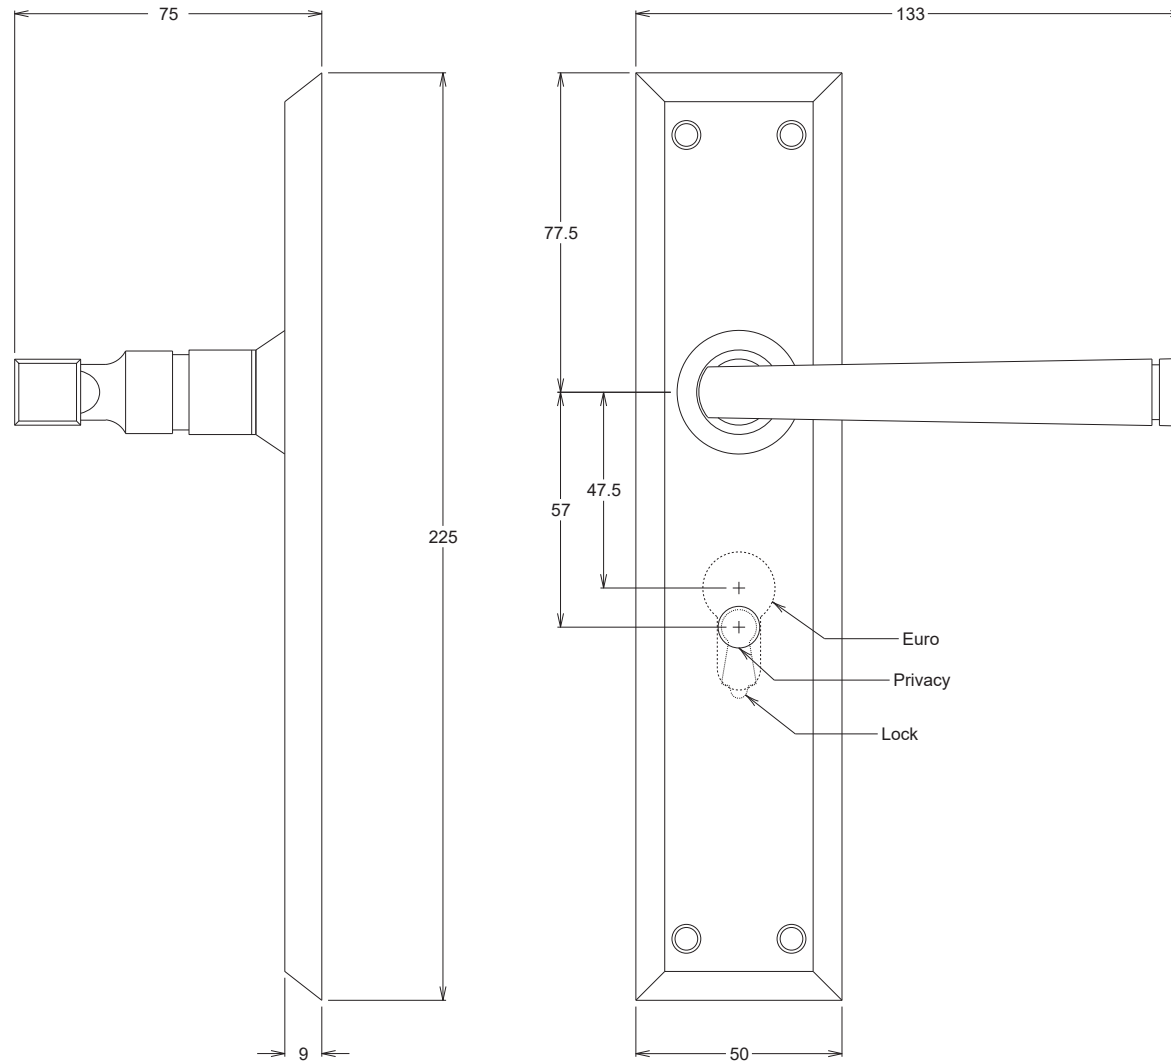

Door Lever Menton Pair H225xW50xP75mm

Since 1982

TRADCO

Defining the Details

Tube Latch Split Cam with Faceplate & 'D' Striker Backset 60mm

Dust Box & Striker

Tube Latch & Faceplate

Privacy Bolt with Faceplate & Striker Backset 60mm

Revision: V02 Tolerance: Approximate Dimensions