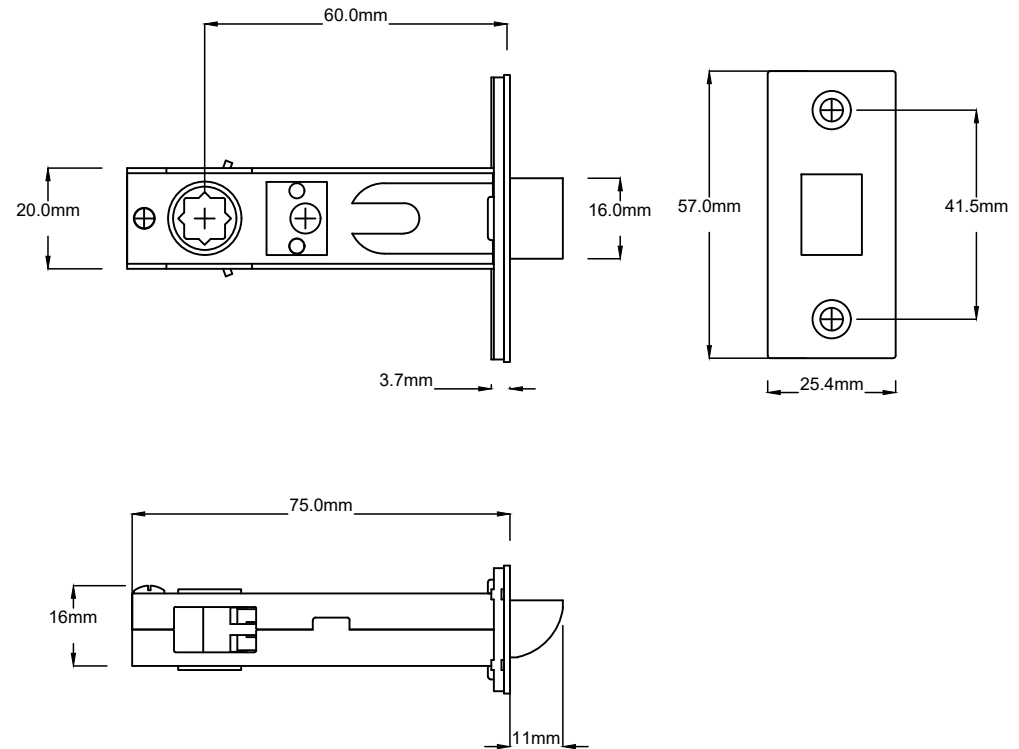

Door Lever Menton Pair H225xW50xP75mm

Since 1982

TRADCO

Defining the Details

Tube Latch Split Cam with Faceplate & 'D' Striker Backset 60mm

Dust Box & Striker

Tube Latch & Faceplate

Privacy Bolt with Faceplate & Striker Backset 60mm

Revision: V02 Tolerance: Approximate Dimensions