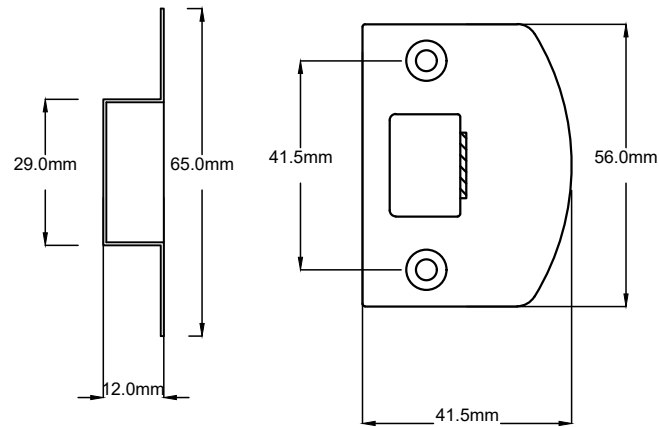

Door Lever Menton Pair H225xW50xP75mm

Since 1982

TRADCO

Defining the Details

Tube Latch Split Cam with Faceplate & 'D' Striker Backset 60mm

Dust Box & Striker

Tube Latch & Faceplate

Privacy Bolt with Faceplate & Striker Backset 60mm

Revision: V02 Tolerance: Approximate Dimensions