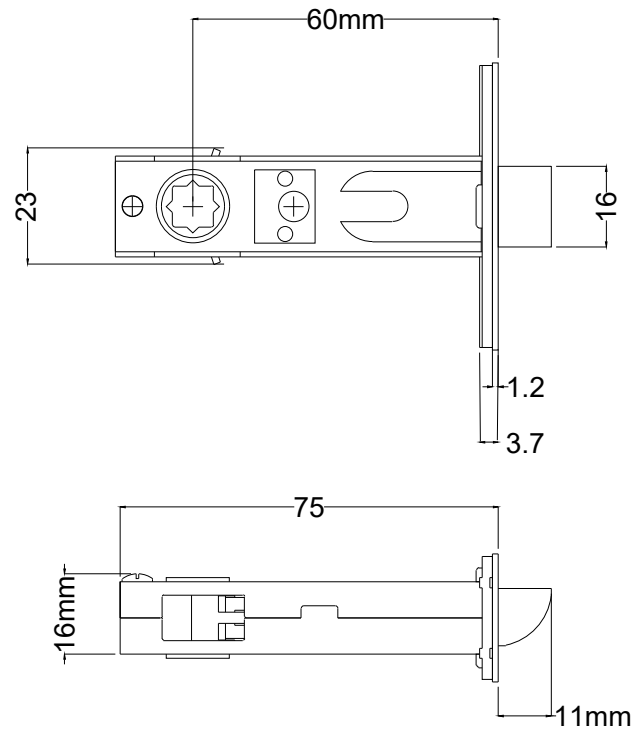

Tube Latch Split Cam with Faceplate & 'D' Striker Backset 60mm

Dust Box & Striker

Tube Latch

Faceplate