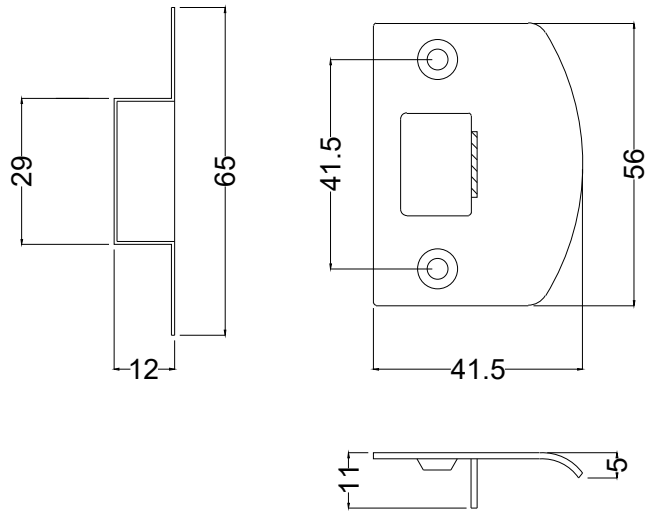

Tube Latch Split Cam with Faceplate & 'D' Striker Backset 60mm

Dust Box & Striker

Tube Latch

Faceplate