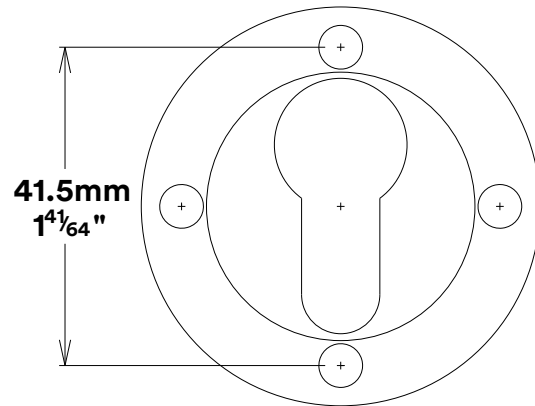

Front

Back

Mortice Lock Euro & Striker 60mm Backset