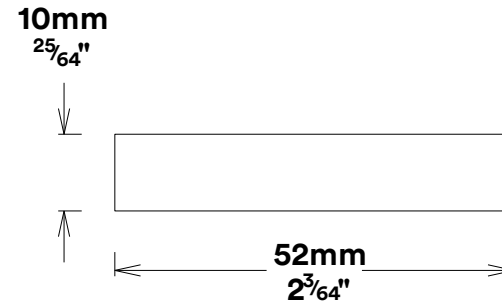

Front

Back

Mortice Lock Euro & Striker 60mm Backset