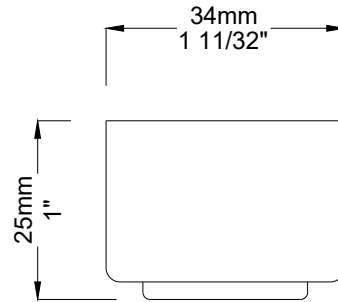

Door Stop Concealed Fix Pencil Magnetic D17xP75mm

iver

Created for life.