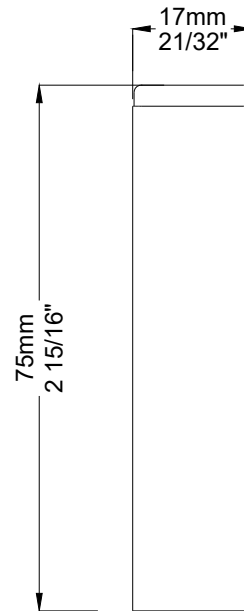

Door Stop Concealed Fix Pencil Magnetic D17xP75mm

iver

Created for life.