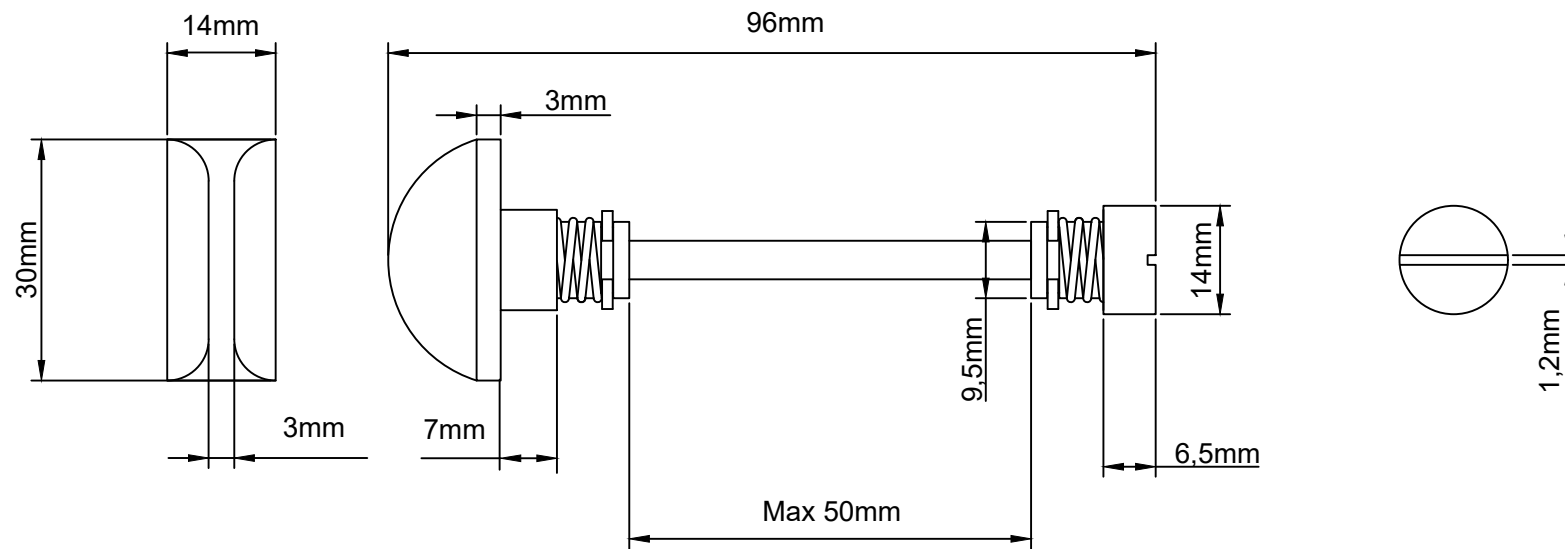

Door Knob Bungalow Pair H197xW68xP60mm

Tube Latch Split Cam with Faceplate & 'D' Striker Backset 60mm

Dust Box & Striker

Tube Latch & Faceplate

Privacy Bolt with Faceplate & Striker Backset 60mm

Dust Box & Striker

Privacy Bolt & Faceplate

Privacy Adaptor

Since 1982

TRADCO

Defining the Details

tradco.com.au
tradco.co.nz

Date: 24/03/2026

Revision: V02 Tolerance: Approximate Dimensions