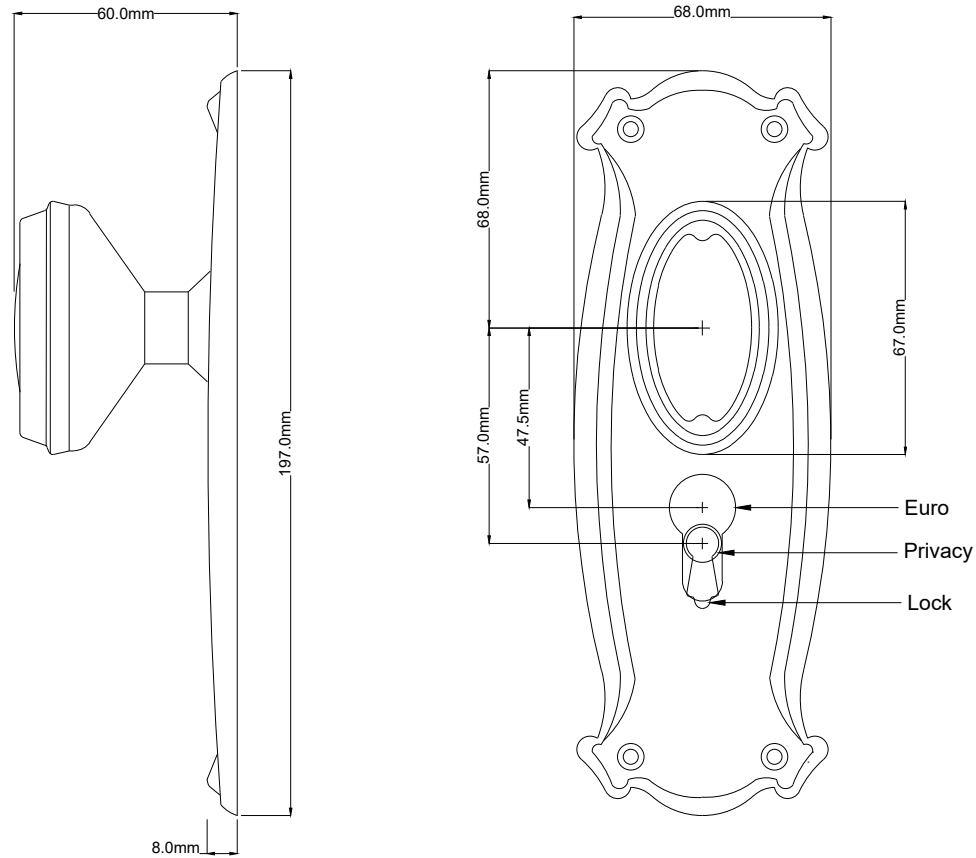

Door Knob Bungalow Pair H197xW68xP60mm

Tube Latch Split Cam with Faceplate & 'D' Striker Backset 60mm

Dust Box & Striker

Tube Latch & Faceplate

Privacy Bolt with Faceplate & Striker Backset 60mm

Dust Box & Striker

Privacy Bolt & Faceplate

Privacy Adaptor

Since 1982

TRADCO

Defining the Details

tradco.com.au
tradco.co.nz

Date: 24/03/2026

Revision: V02 Tolerance: Approximate Dimensions