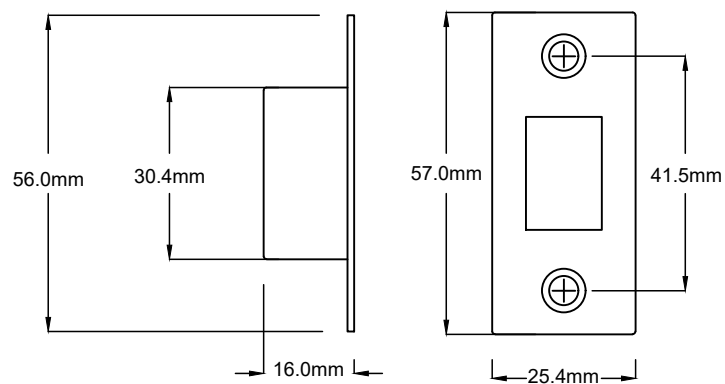

Door Knob Bungalow Pair H197xW68xP60mm

Tube Latch Split Cam with Faceplate & 'D' Striker Backset 60mm

Dust Box & Striker

Tube Latch & Faceplate

Privacy Bolt with Faceplate & Striker Backset 60mm

Dust Box & Striker

Privacy Bolt & Faceplate

Privacy Adaptor

Since 1982

TRADCO

Defining the Details

tradco.com.au
tradco.co.nz

Date: 24/03/2026

Revision: V02 Tolerance: Approximate Dimensions