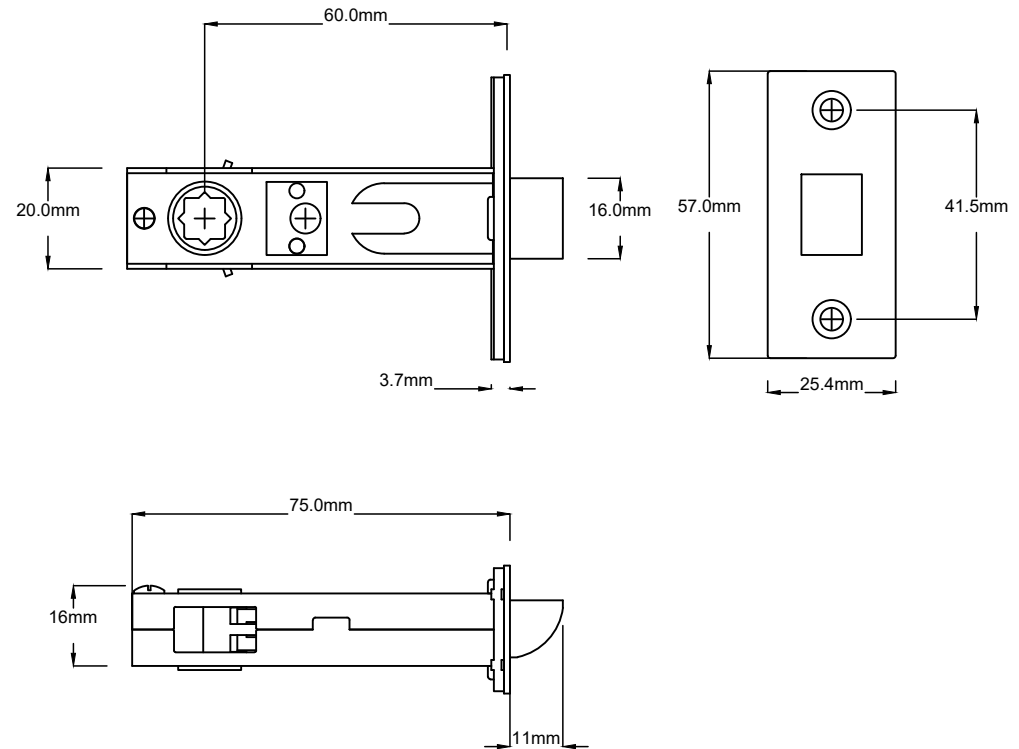

Door Knob Bungalow Pair H197xW68xP60mm

Tube Latch Split Cam with Faceplate & 'D' Striker Backset 60mm

Dust Box & Striker

Tube Latch & Faceplate

Privacy Bolt with Faceplate & Striker Backset 60mm

Dust Box & Striker

Privacy Bolt & Faceplate

Privacy Adaptor

Since 1982

TRADCO

Defining the Details

tradco.com.au
tradco.co.nz

Date: 24/03/2026

Revision: V02 Tolerance: Approximate Dimensions