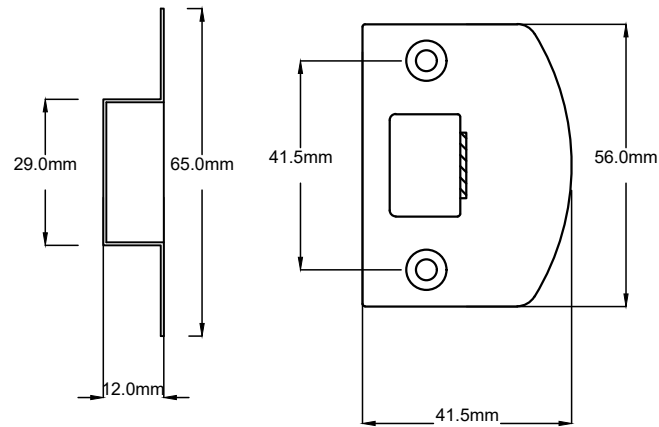

Door Knob Bungalow Pair H197xW68xP60mm

Tube Latch Split Cam with Faceplate & 'D' Striker Backset 60mm

Dust Box & Striker

Tube Latch & Faceplate

Privacy Bolt with Faceplate & Striker Backset 60mm

Dust Box & Striker

Privacy Bolt & Faceplate

Privacy Adaptor

Since 1982

TRADCO

Defining the Details

tradco.com.au
tradco.co.nz

Date: 24/03/2026

Revision: V02 Tolerance: Approximate Dimensions