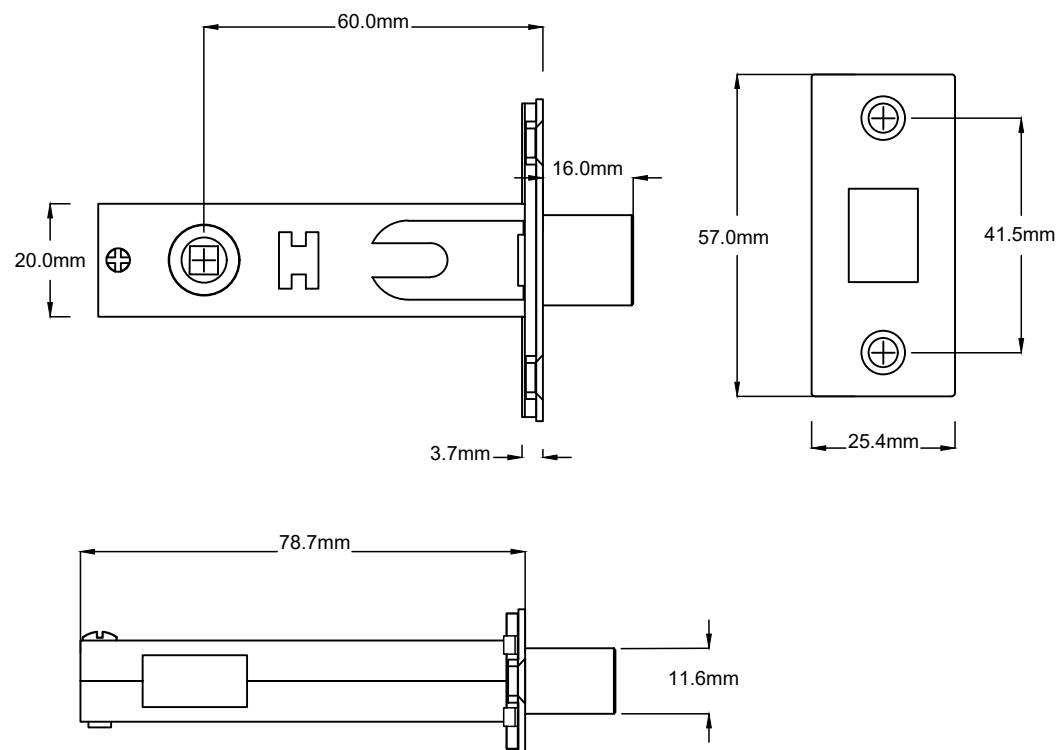

Door Knob Bungalow Pair H197xW68xP60mm

Tube Latch Split Cam with Faceplate & 'D' Striker Backset 60mm

Dust Box & Striker

Tube Latch & Faceplate

Privacy Bolt with Faceplate & Striker Backset 60mm

Dust Box & Striker

Privacy Bolt & Faceplate

Privacy Adaptor

Since 1982

TRADCO

Defining the Details

tradco.com.au
tradco.co.nz

Date: 24/03/2026

Revision: V02 Tolerance: Approximate Dimensions