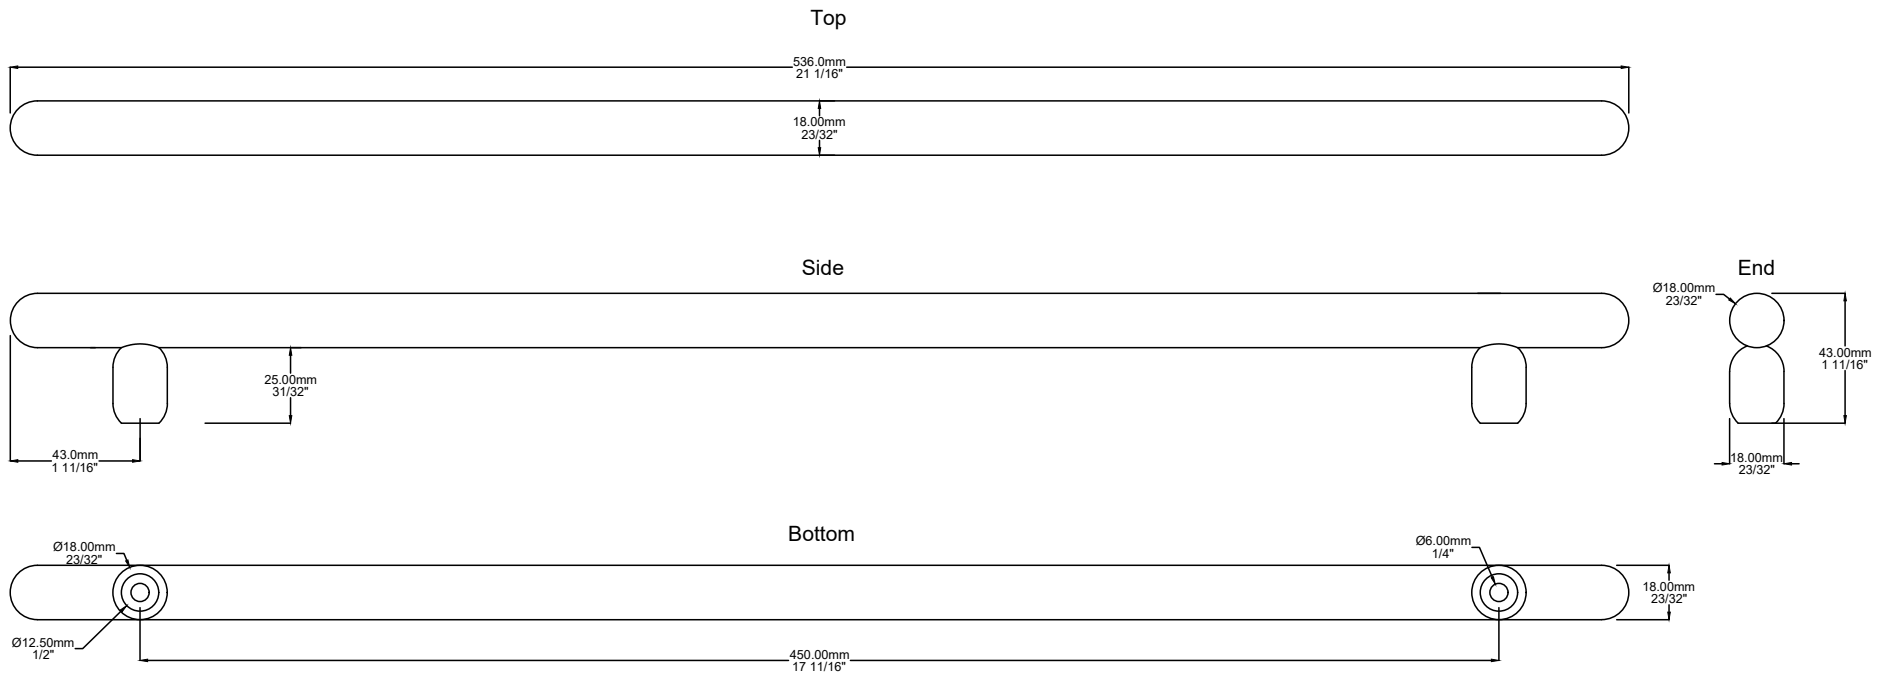

Cabinet Pull Puerto L536xW18xP43mm CTC450mm

Created for life.