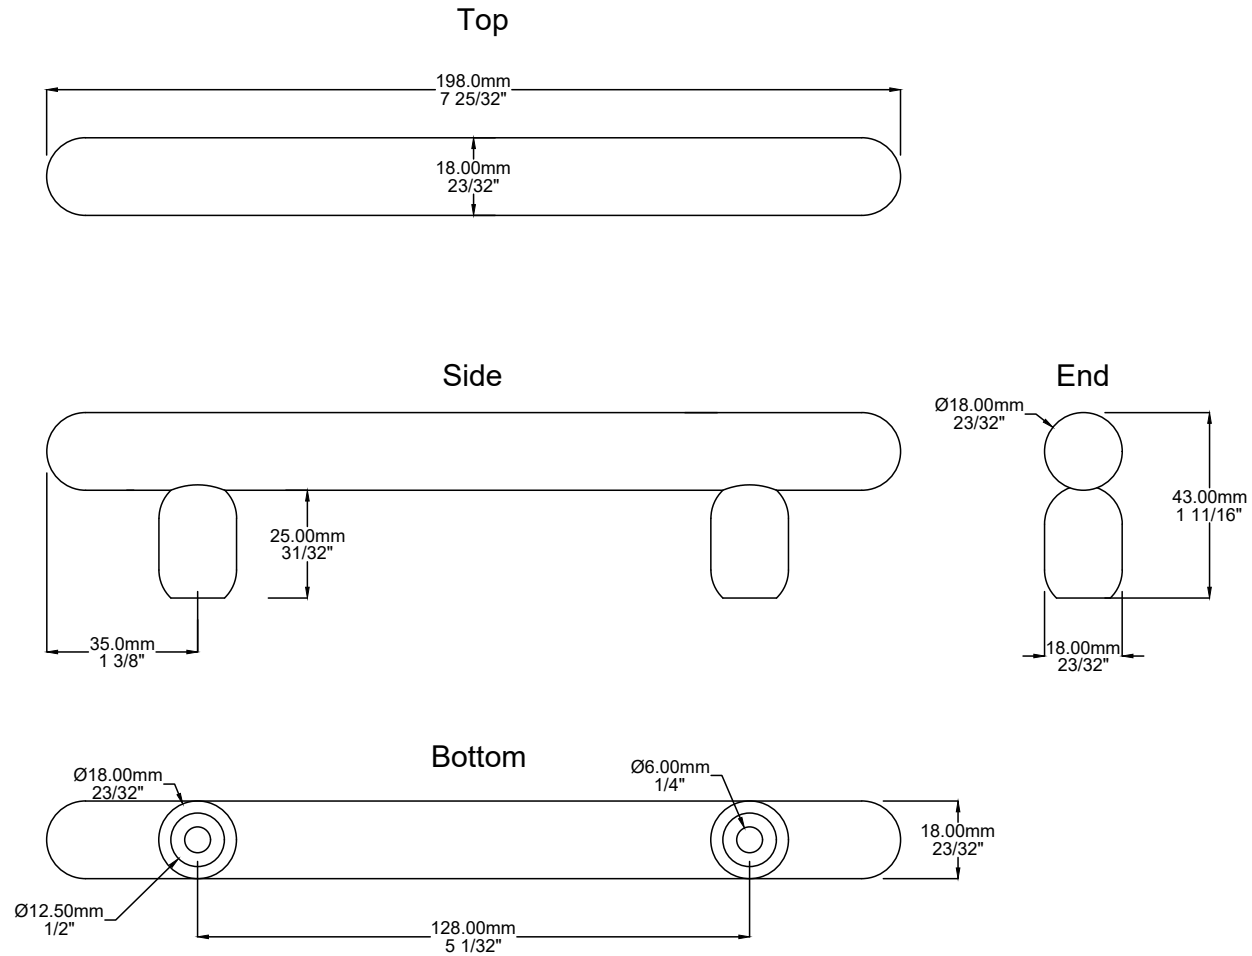

Cabinet Pull Puerto L198xW18xP43mm CTC128mm

Created for life.