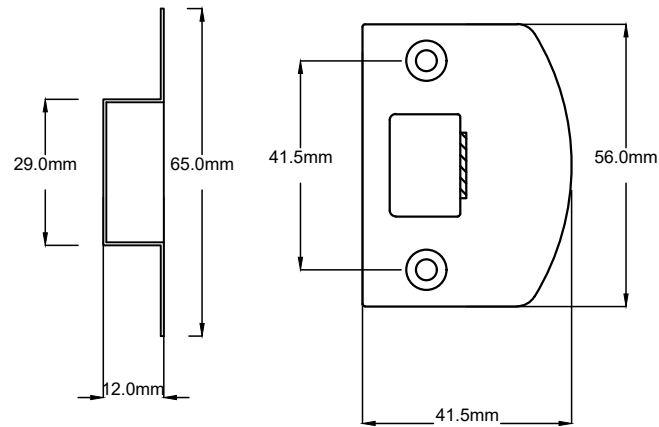

Door Knob Bungalow Pair H197xW68xP60mm

Tube Latch Split Cam with Faceplate & 'D' Striker Backset 60mm

Dust Box & Striker

Tube Latch & Faceplate