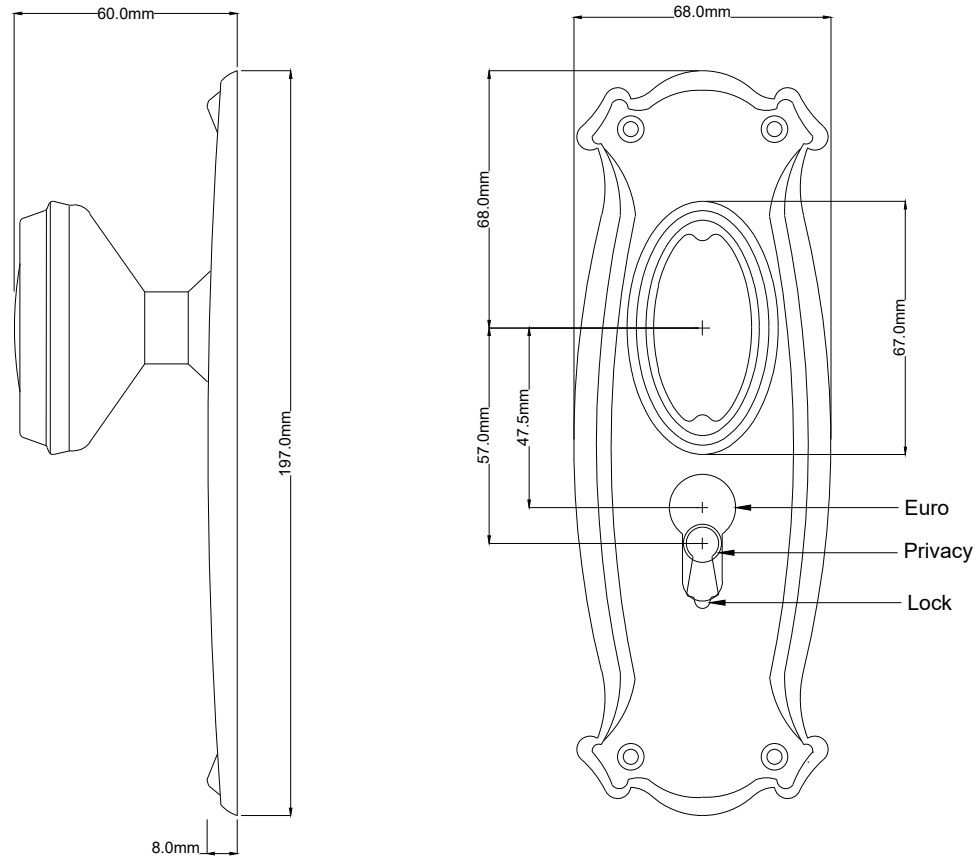

Door Knob Bungalow Pair H197xW68xP60mm

Tube Latch Split Cam with Faceplate & 'D' Striker Backset 60mm

Dust Box & Striker

Tube Latch & Faceplate