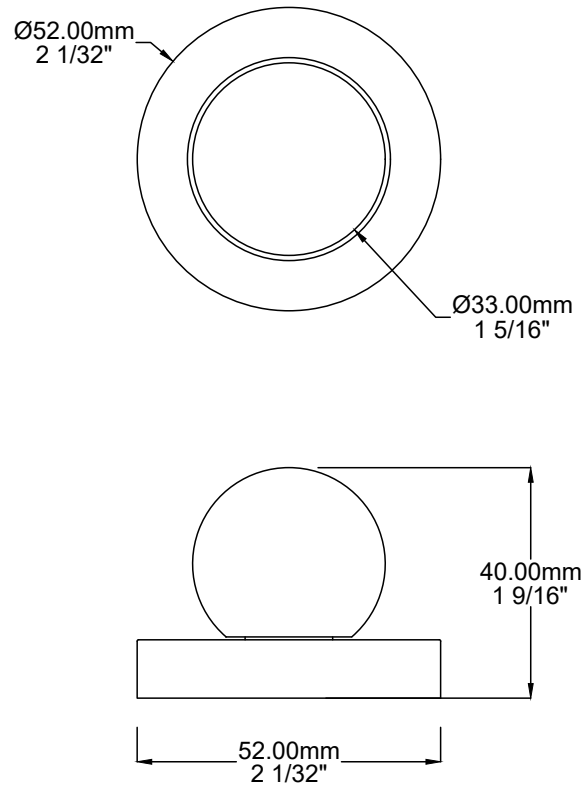

Privacy Turn

Emergency Release