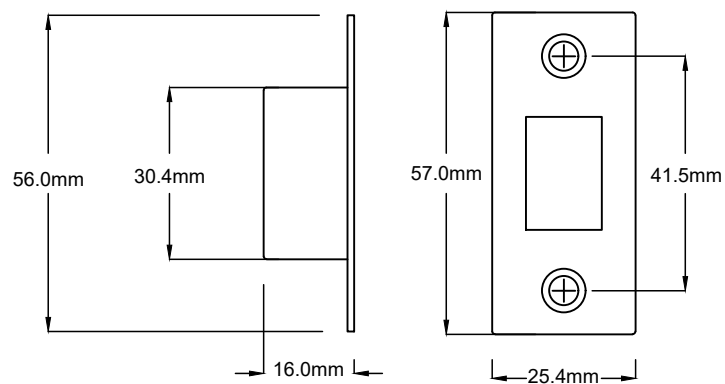

Privacy Bolt with Faceplate & Striker Backset 60mm

Dust Box & Striker