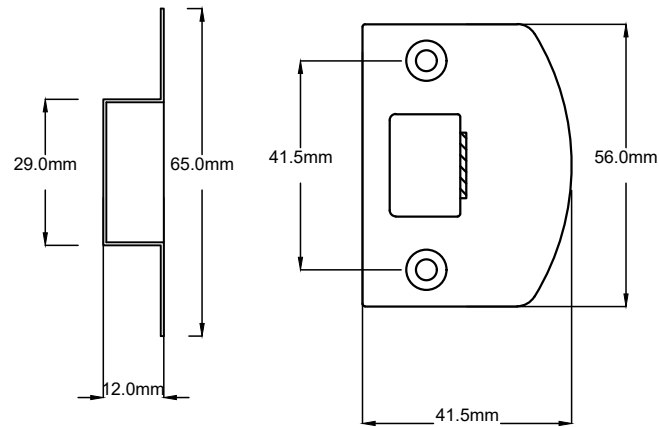

Door Lever Milton Pair H200xW50xP68mm

Since 1982

TRADCO

Defining the Details

Tube Latch Split Cam with Faceplate & 'D' Striker Backset 60mm

Dust Box & Striker

Tube Latch & Faceplate

Privacy Bolt with Faceplate & Striker Backset 60mm

Revision: V02 Tolerance: Approximate Dimensions