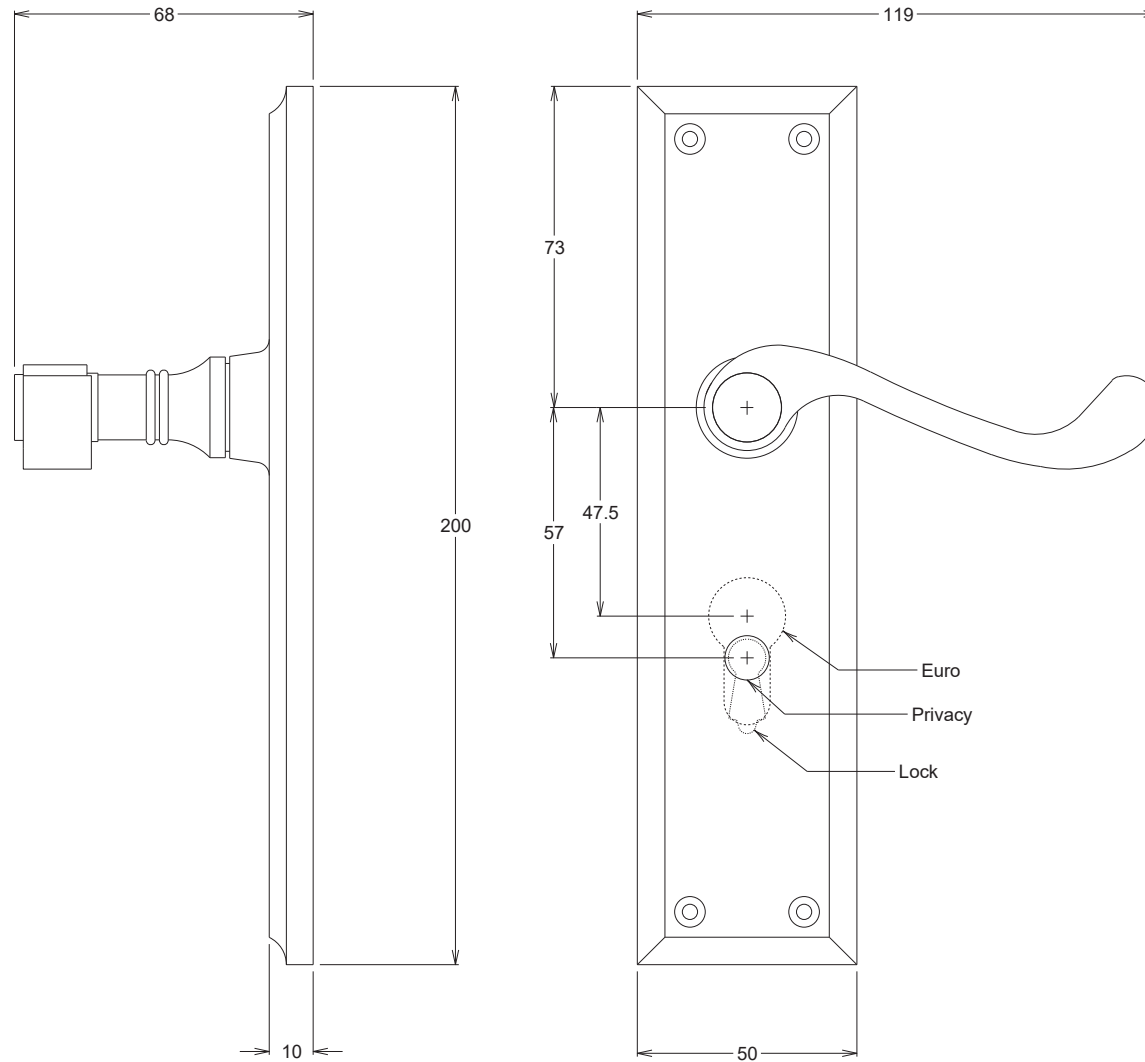

Door Lever Milton Pair H200xW50xP68mm

Since 1982

TRADCO

Defining the Details

Tube Latch Split Cam with Faceplate & 'D' Striker Backset 60mm

Dust Box & Striker

Tube Latch & Faceplate

Privacy Bolt with Faceplate & Striker Backset 60mm

Revision: V02 Tolerance: Approximate Dimensions