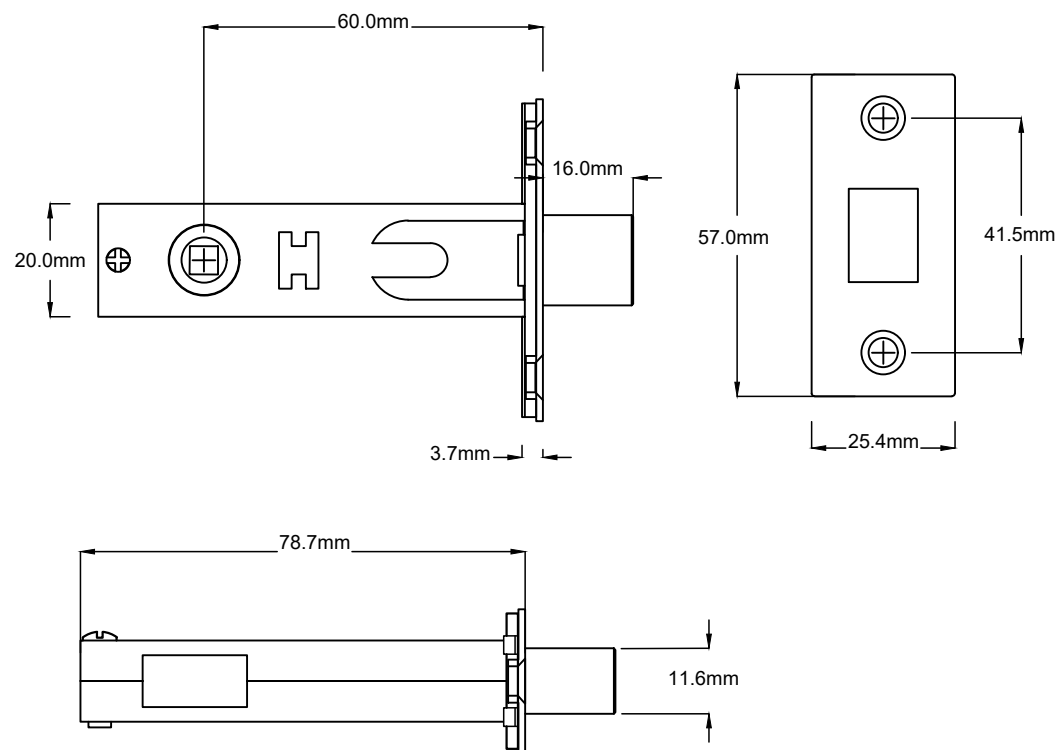

Privacy Bolt & Faceplate