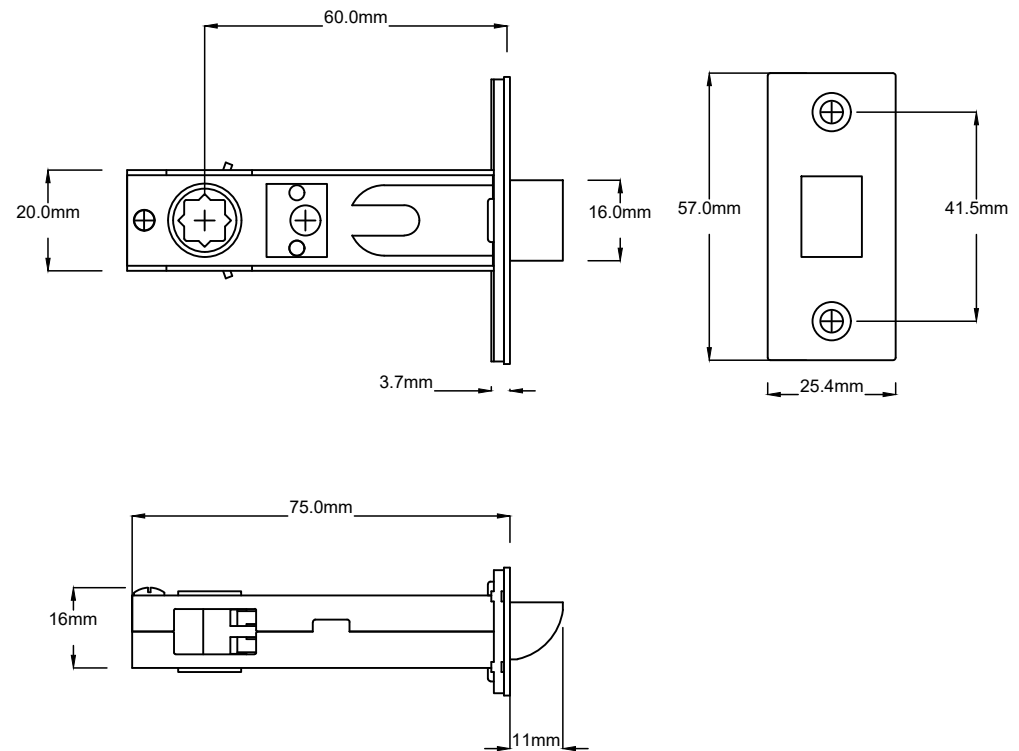

Door Lever Milton Pair H200xW50xP68mm

Since 1982

TRADCO

Defining the Details

Tube Latch Split Cam with Faceplate & 'D' Striker Backset 60mm

Dust Box & Striker

Tube Latch & Faceplate

Privacy Bolt with Faceplate & Striker Backset 60mm

Revision: V02 Tolerance: Approximate Dimensions