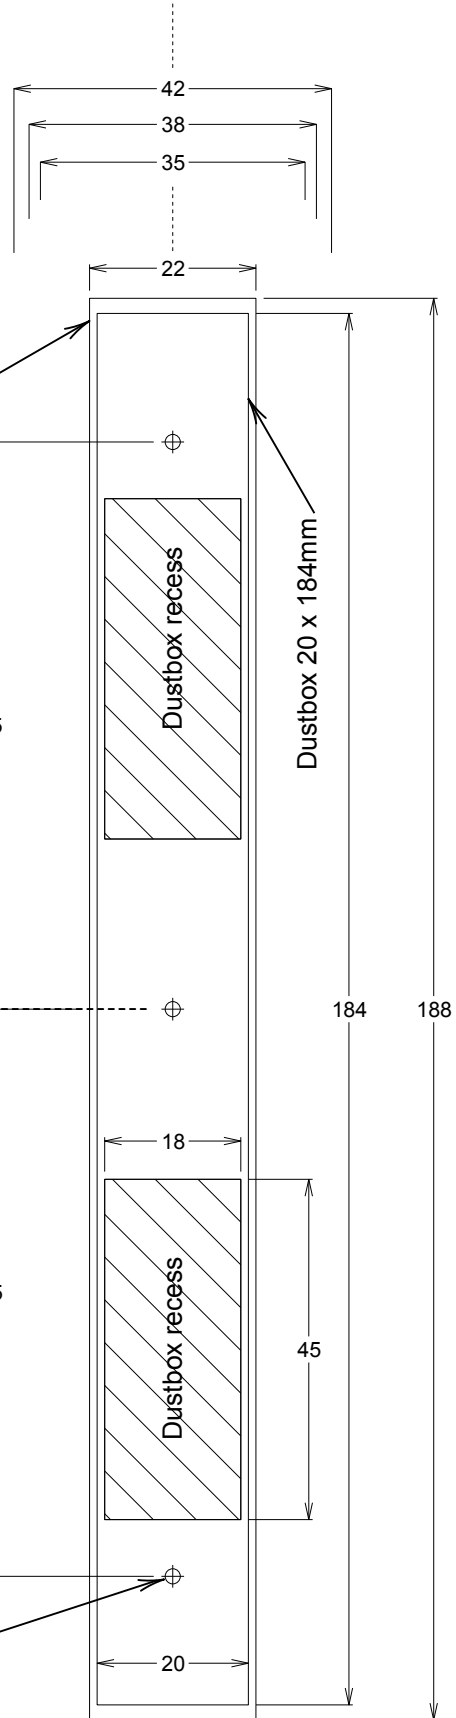

SCAN HERE FOR INSTALL GUIDES

9 343857 341331

COMP094V2

SLIDING DOOR PULL EURO
KEEPER TEMPLATE

SCAN HERE
FOR INSTALL
GUIDES

Face Plate

align keeper with
center of face plate

Striker plate 22 x 188mm

pilot holes x 3 spaced at 75mm

CAUTION

- Please take time to read the installation guides in full, prior to commencing any work on the door.
- Check the template is the appropriate template required for the installation.
- Check the scale of the template is correct, using the scale check. If the template is not to scale, please contact your distributor.

0 10 20 30 40 50 60 70 80 90

COMP095V2 9 343857 449815

Edge Pull Drill Template

iver-life.com

⚠ CAUTION

- Please take time to read the installation guides in full, prior to commencing any work on the door.
- Check the template is the appropriate template required for the installation.
- Check the scale of the template is correct, using the scale check. If the template is not to scale, please contact your distributor.

Scale Check

Trim here if required

Trim here if required

Check printed size is to scale

COMP091V1

SCAN HERE
FOR INSTALL
GUIDES