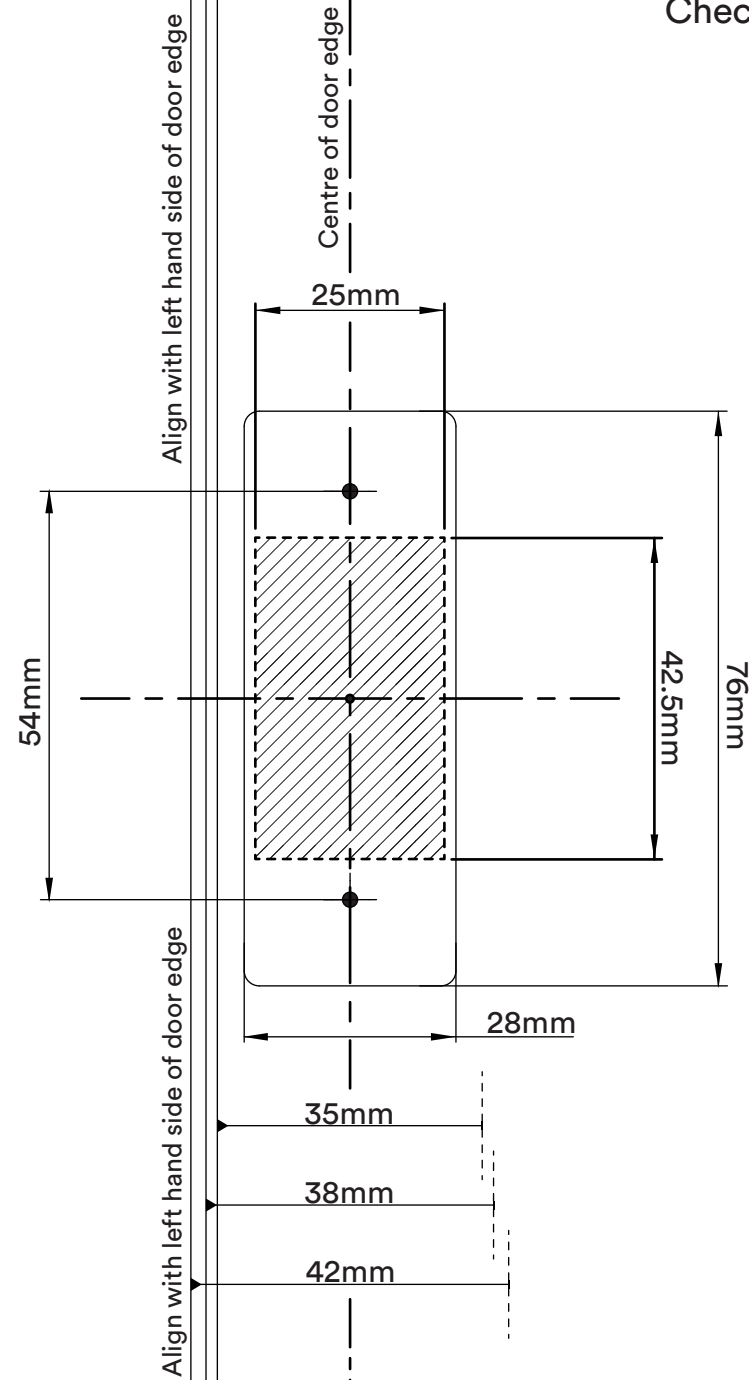

SCAN HERE FOR INSTALL GUIDES

9 343857 341331

COMP094V2

SLIDING DOOR PULL EURO
KEEPER TEMPLATE

SCAN HERE
FOR INSTALL
GUIDES

Face Plate

align keeper with
center of face plate

Striker plate 22 x 188mm

pilot holes x 3 spaced at 75mm

CAUTION

- Please take time to read the installation guides in full, prior to commencing any work on the door.
- Check the template is the appropriate template required for the installation.
- Check the scale of the template is correct, using the scale check. If the template is not to scale, please contact your distributor.

0 10 20 30 40 50 60 70 80 90

COMP095V2 9 343857 449815

Edge Pull Drill Template

iver-life.com

⚠ CAUTION

- Please take time to read the installation guides in full, prior to commencing any work on the door.
- Check the template is the appropriate template required for the installation.
- Check the scale of the template is correct, using the scale check. If the template is not to scale, please contact your distributor.

Scale Check

Trim here if required

Trim here if required

Check printed size is to scale

COMP091V1

SCAN HERE
FOR INSTALL
GUIDES