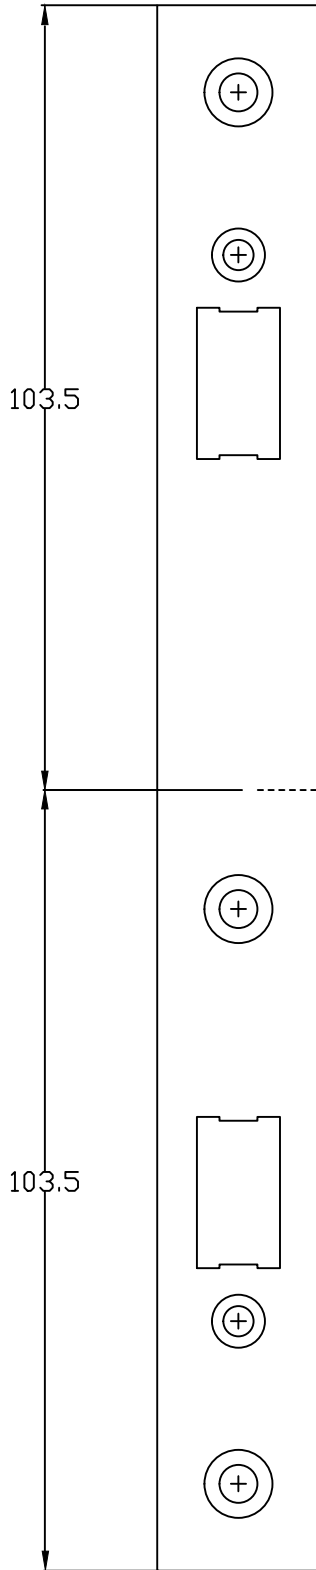

iver iver-life.com

SLIDING DOOR PULL EURO LOCK TEMPLATE

CAUTION

- Please take time to read the installation guides in full, prior to commencing any work on the door.
- Check the template is the appropriate template required for the installation.
- Check the scale of the

SCAN HERE FOR INSTALL GUIDES

9 343857 341331

COMP094V2

SLIDING DOOR PULL EURO
KEEPER TEMPLATE

SCAN HERE
FOR INSTALL
GUIDES

Face Plate

align keeper with
center of face plate

Striker plate 22 x 188mm

pilot holes x 3 spaced at 75mm

CAUTION

- Please take time to read the installation guides in full, prior to commencing any work on the door.
- Check the template is the appropriate template required for the installation.
- Check the scale of the template is correct, using the scale check. If the template is not to scale, please contact your distributor.

0 10 20 30 40 50 60 70 80 90

COMP095V2 9 343857 449815

Edge Pull Drill Template

iver-life.com

⚠ CAUTION

- Please take time to read the installation guides in full, prior to commencing any work on the door.
- Check the template is the appropriate template required for the installation.
- Check the scale of the template is correct, using the scale check. If the template is not to scale, please contact your distributor.