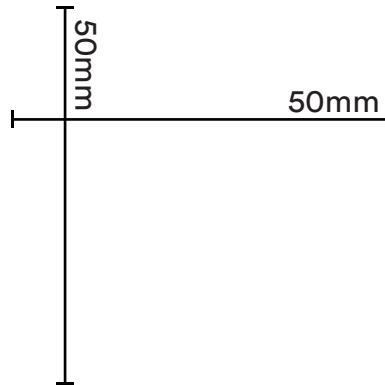

0 10 20 30 40 50 60 70 80 90

COMP095V2 9 343857 449815

Edge Pull Drill Template

iver-life.com

⚠ CAUTION

- Please take time to read the installation guides in full, prior to commencing any work on the door.
- Check the template is the appropriate template required for the installation.
- Check the scale of the template is correct, using the scale check. If the template is not to scale, please contact your distributor.

Scale Check

Trim here if required

Trim here if required

Check printed size is to scale

COMP091V1

SCAN HERE
FOR INSTALL
GUIDES