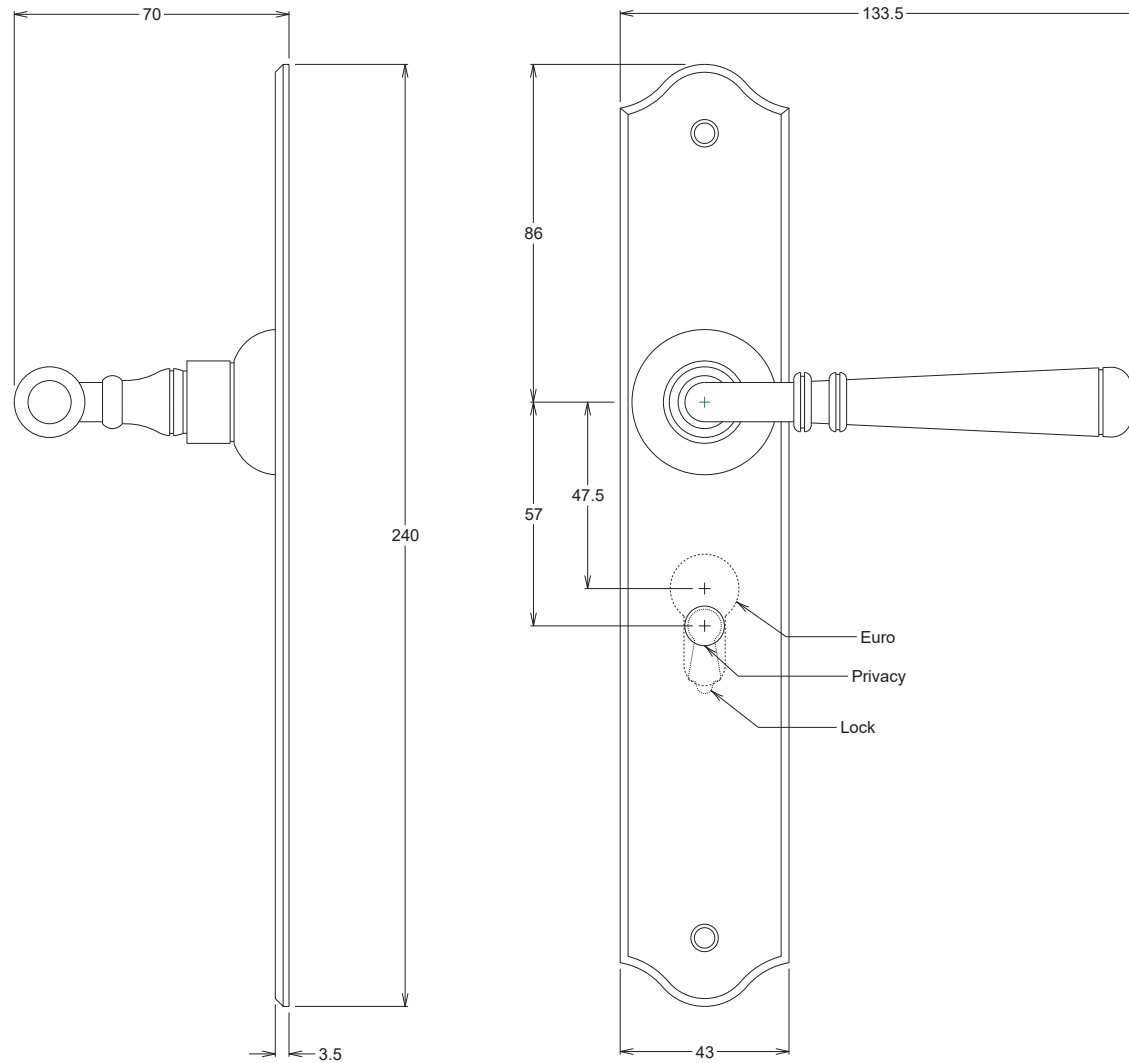

Door Lever Reims Pair H240xW43xP70mm

Tube Latch Split Cam with Faceplate & 'D' Striker Backset 60mm

Dust Box & Striker

Tube Latch & Faceplate