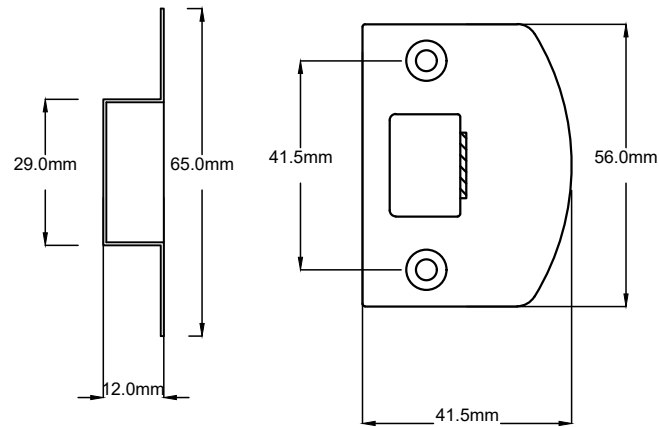

Door Lever Reims Pair H240xW43xP70mm

Tube Latch Split Cam with Faceplate & 'D' Striker Backset 60mm

Dust Box & Striker

Tube Latch & Faceplate