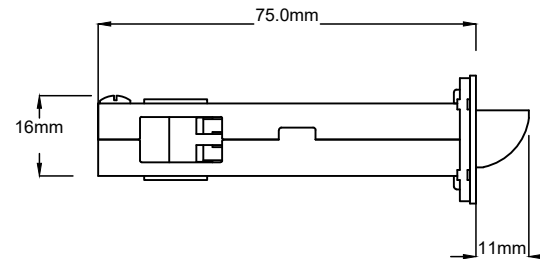

Door Lever Reims Pair H240xW43xP70mm

Tube Latch Split Cam with Faceplate & 'D' Striker Backset 60mm

Dust Box & Striker

Tube Latch & Faceplate

Privacy Bolt with Faceplate & Striker Backset 60mm

Dust Box & Striker

Privacy Bolt & Faceplate

Privacy Adaptor

Since 1982

TRADCO

Defining the Details

tradco.com.au
tradco.co.nz

Date: 24/03/2026

Revision: V02 Tolerance: Approximate Dimensions