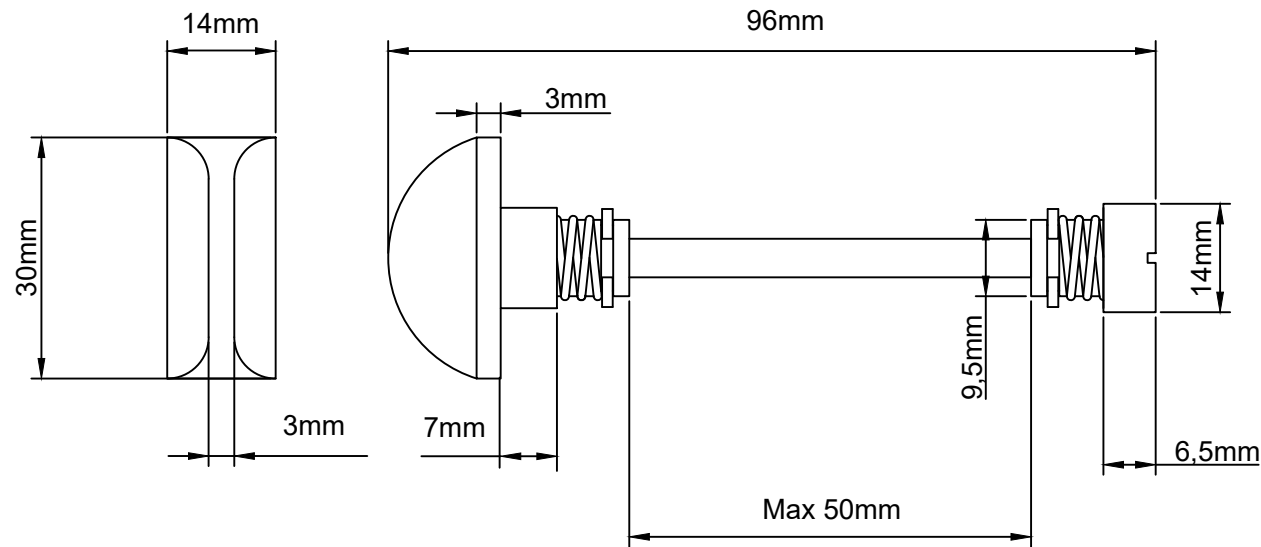

Door Lever Reims Pair H240xW43xP70mm

Tube Latch Split Cam with Faceplate & 'D' Striker Backset 60mm

Dust Box & Striker

Tube Latch & Faceplate

Privacy Bolt with Faceplate & Striker Backset 60mm

Dust Box & Striker

Privacy Bolt & Faceplate

Privacy Adaptor

Since 1982

TRADCO

Defining the Details

tradco.com.au
tradco.co.nz

Date: 24/03/2026

Revision: V02 Tolerance: Approximate Dimensions