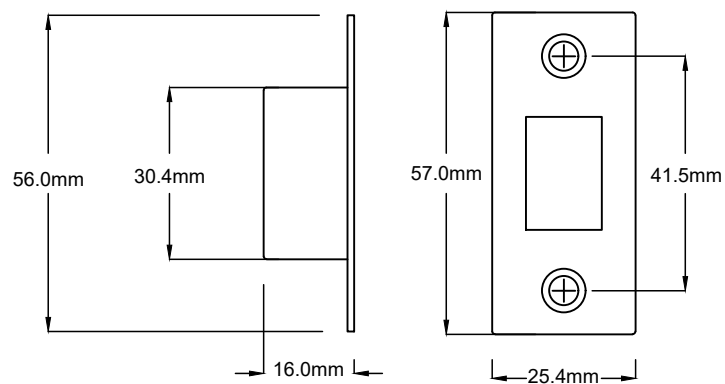

Door Lever Reims Pair H240xW43xP70mm

Tube Latch Split Cam with Faceplate & 'D' Striker Backset 60mm

Dust Box & Striker

Tube Latch & Faceplate

Privacy Bolt with Faceplate & Striker Backset 60mm

Dust Box & Striker

Privacy Bolt & Faceplate

Privacy Adaptor

Since 1982

TRADCO

Defining the Details

tradco.com.au
tradco.co.nz

Date: 24/03/2026

Revision: V02 Tolerance: Approximate Dimensions