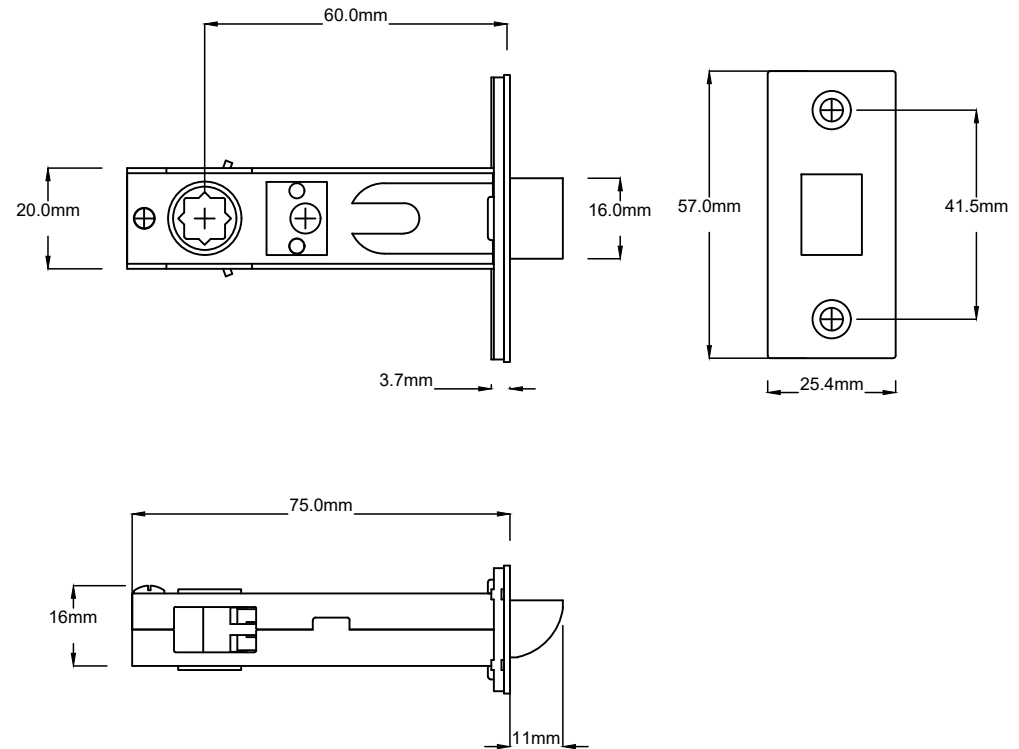

Door Lever Reims Pair H240xW43xP70mm

Tube Latch Split Cam with Faceplate & 'D' Striker Backset 60mm

Dust Box & Striker

Tube Latch & Faceplate

Privacy Bolt with Faceplate & Striker Backset 60mm

Dust Box & Striker

Privacy Bolt & Faceplate

Privacy Adaptor

Since 1982

TRADCO

Defining the Details

tradco.com.au
tradco.co.nz

Date: 24/03/2026

Revision: V02 Tolerance: Approximate Dimensions