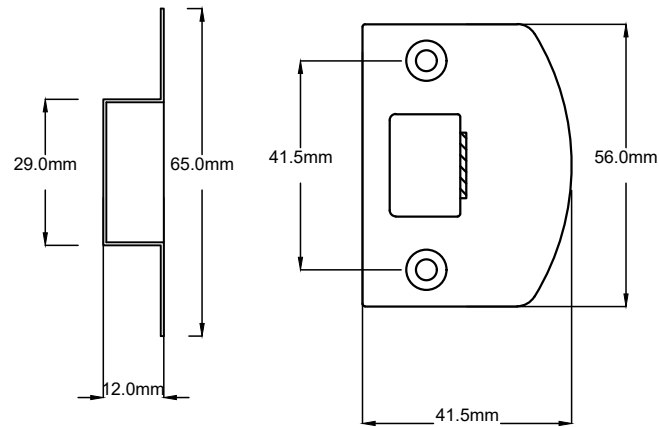

Door Lever Reims Pair H240xW43xP70mm

Tube Latch Split Cam with Faceplate & 'D' Striker Backset 60mm

Dust Box & Striker

Tube Latch & Faceplate

Privacy Bolt with Faceplate & Striker Backset 60mm

Dust Box & Striker

Privacy Bolt & Faceplate

Privacy Adaptor

Since 1982

TRADCO

Defining the Details

tradco.com.au
tradco.co.nz

Date: 24/03/2026

Revision: V02 Tolerance: Approximate Dimensions