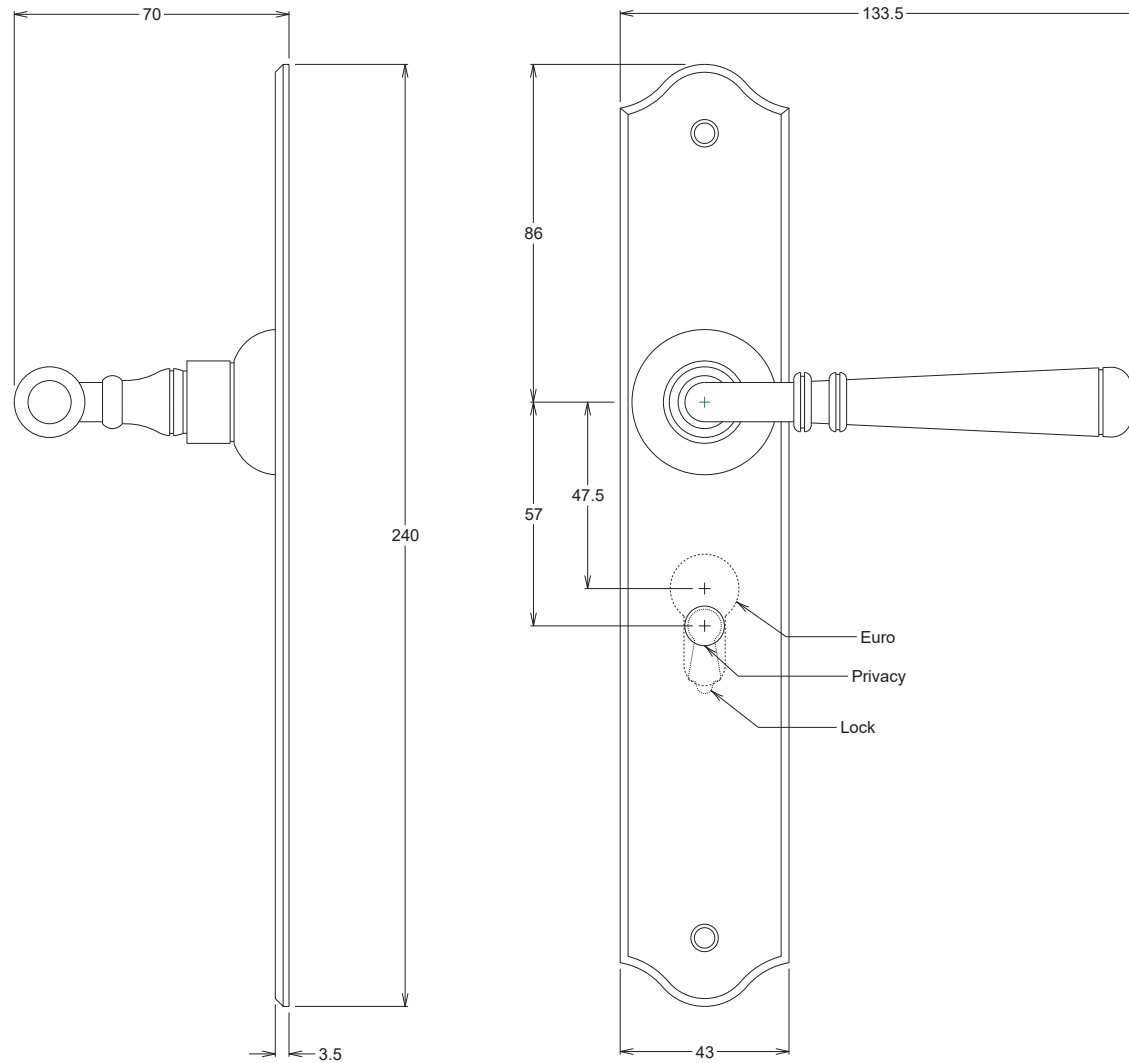

Door Lever Reims Pair H240xW43xP70mm

Tube Latch Split Cam with Faceplate & 'D' Striker Backset 60mm

Dust Box & Striker

Tube Latch & Faceplate

Privacy Bolt with Faceplate & Striker Backset 60mm

Dust Box & Striker

Privacy Bolt & Faceplate

Privacy Adaptor

Since 1982

TRADCO

Defining the Details

tradco.com.au
tradco.co.nz

Date: 24/03/2026

Revision: V02 Tolerance: Approximate Dimensions