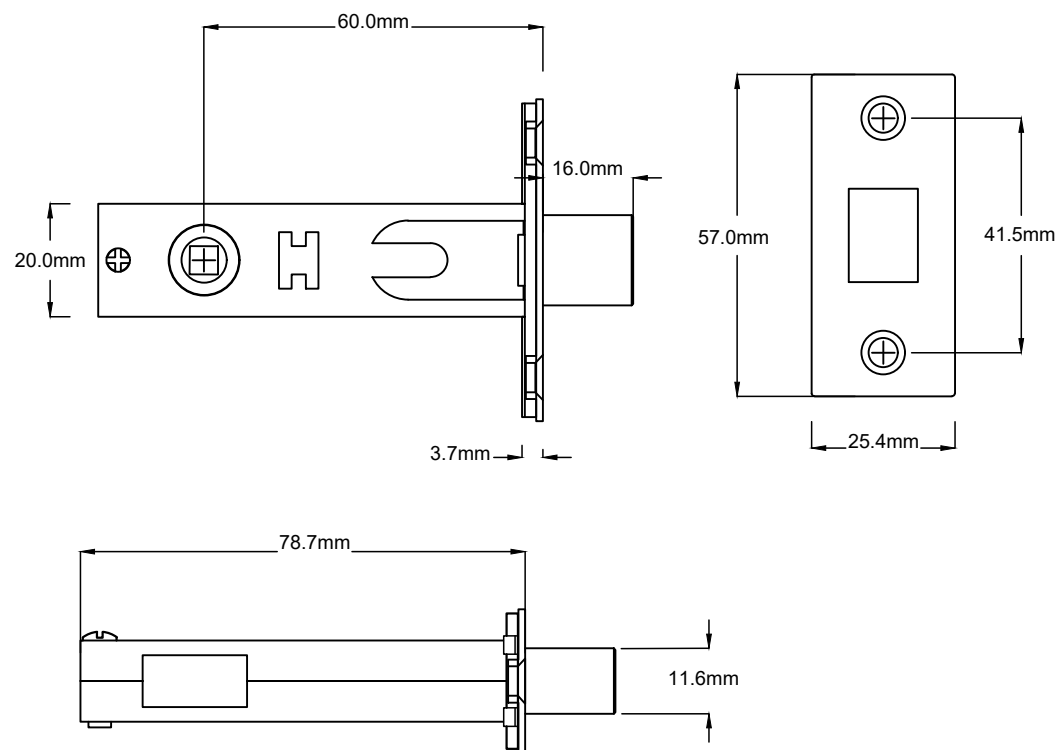

Door Lever Reims Pair H240xW43xP70mm

Tube Latch Split Cam with Faceplate & 'D' Striker Backset 60mm

Dust Box & Striker

Tube Latch & Faceplate

Privacy Bolt with Faceplate & Striker Backset 60mm

Dust Box & Striker

Privacy Bolt & Faceplate

Privacy Adaptor

Since 1982

TRADCO

Defining the Details

tradco.com.au
tradco.co.nz

Date: 24/03/2026

Revision: V02 Tolerance: Approximate Dimensions