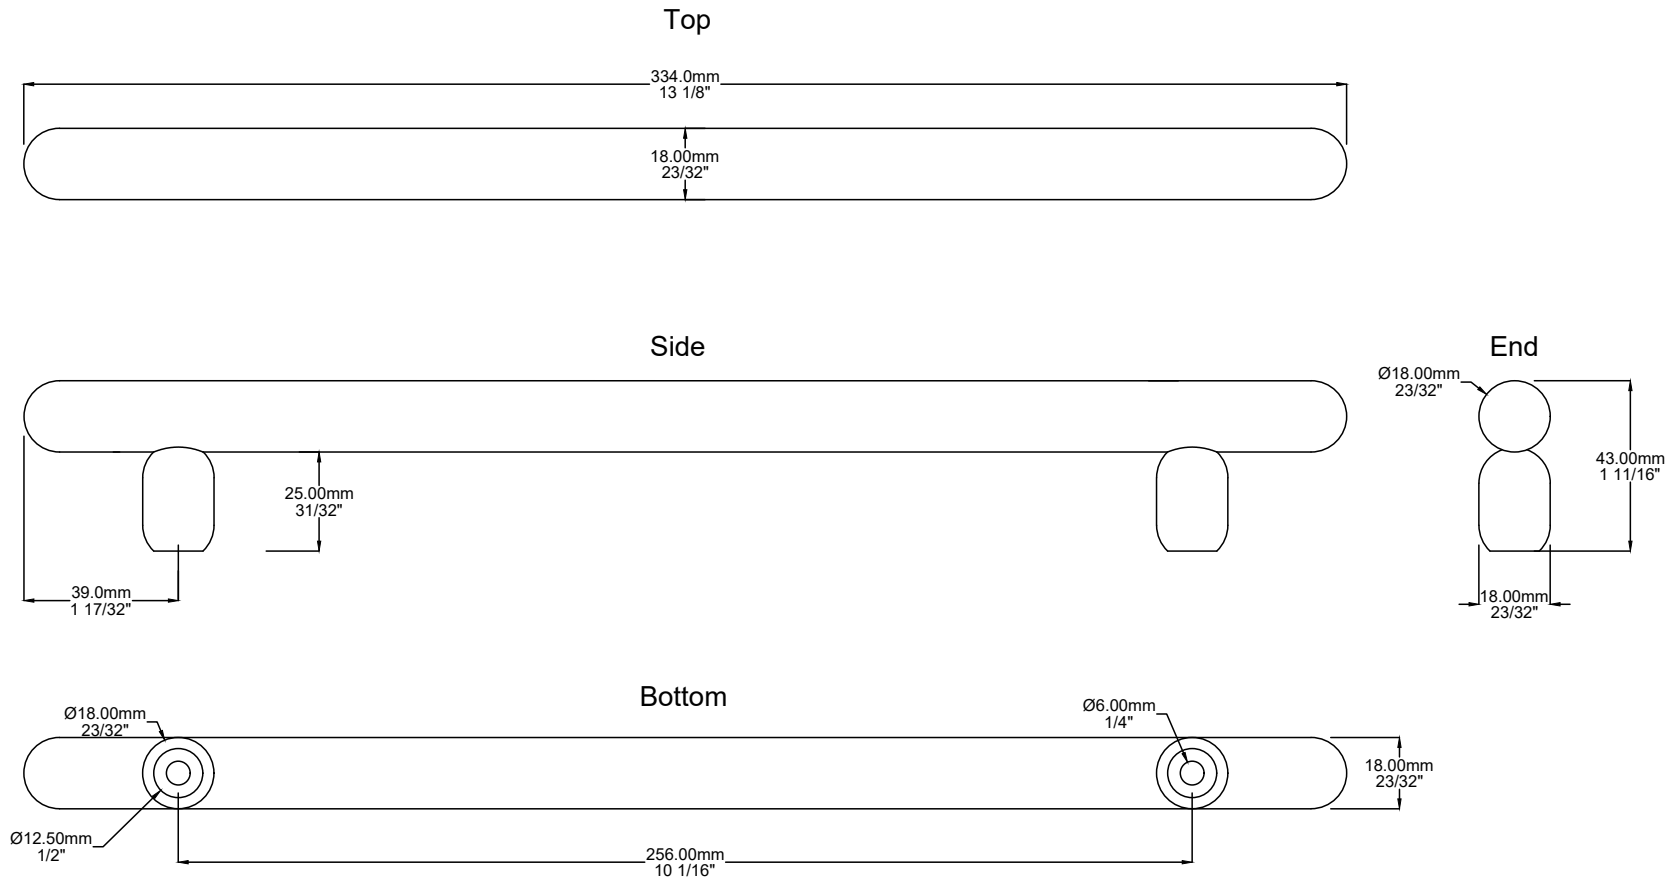

Cabinet Pull Puerto L334xW18xP43mm CTC256mm

Created for life.