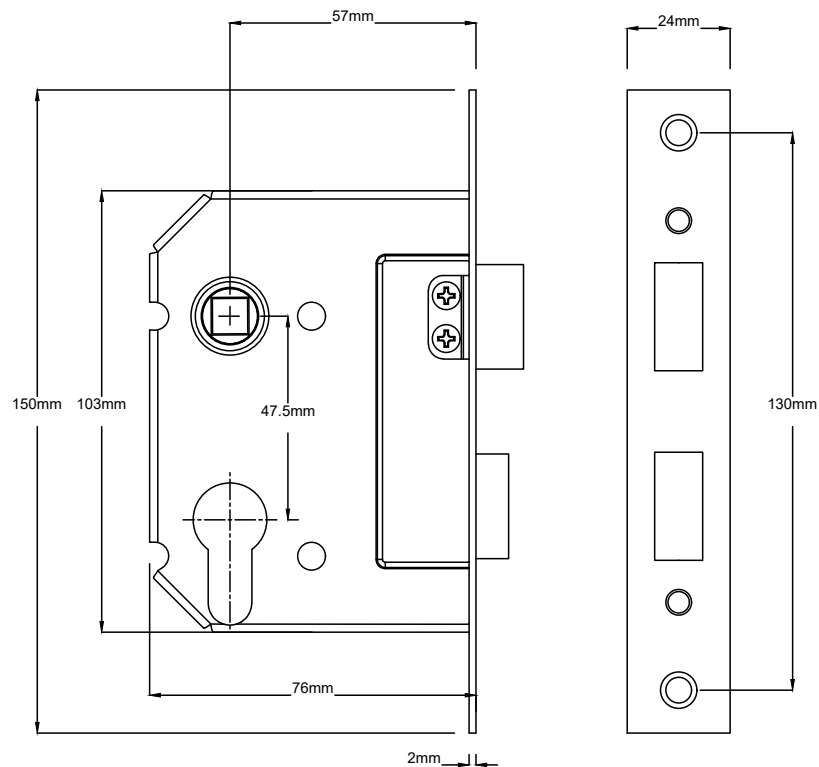

Door Lever Reims Pair H240xW43xP70mm

Since 1982

TRADCO

Defining the Details

Mortice Lock Euro CTC47.5 Backset 57mm with Faceplate & Striker

Mortice Lock & Faceplate

Striker Plate

Dust Box

Euro Cylinder Dual Function 5 Pin L65mm

Since 1982

TRADCO

Defining the Details