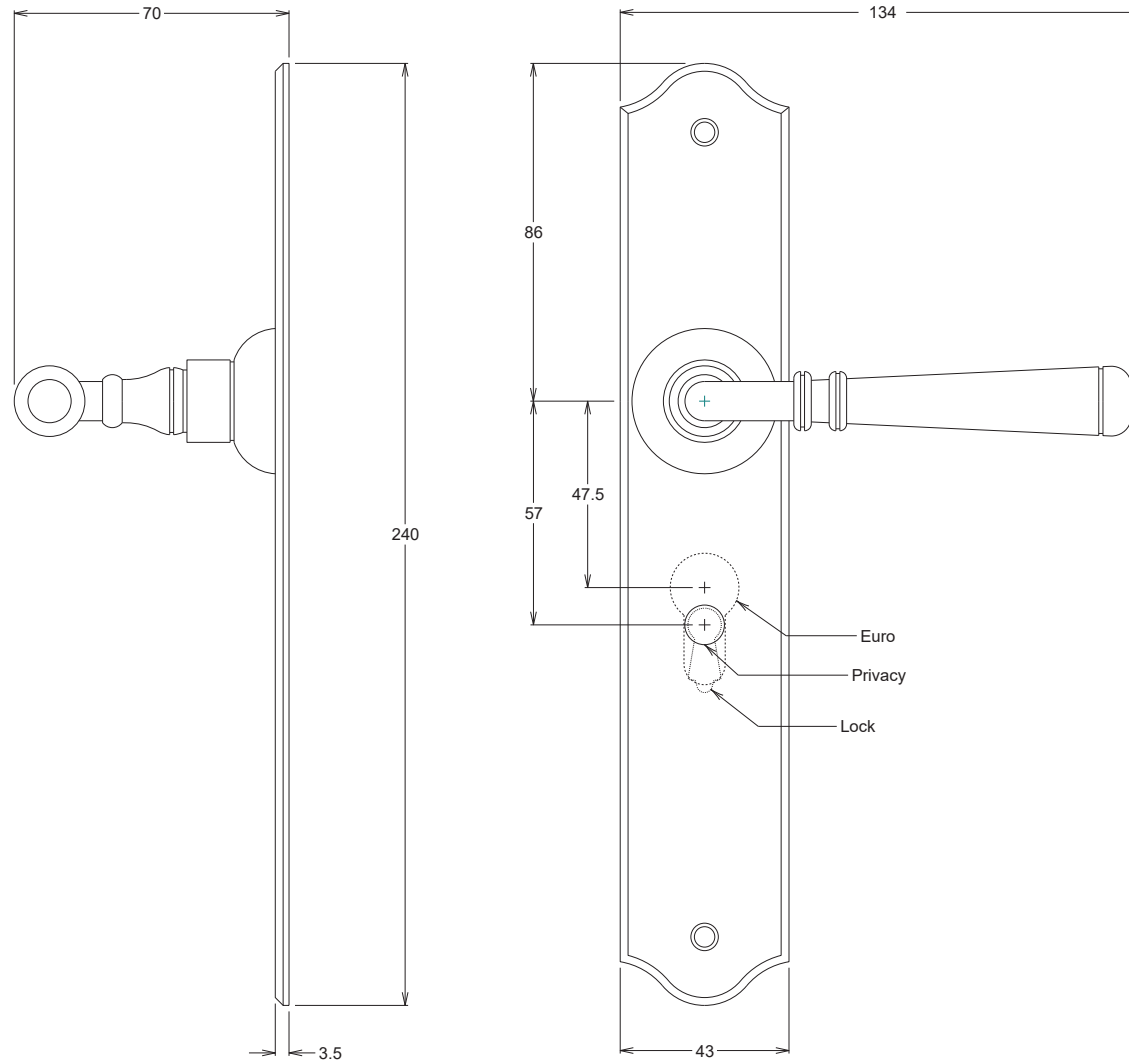

Door Lever Reims Pair H240xW43xP70mm

Since 1982

TRADCO

Defining the Details

Mortice Lock Euro CTC47.5 Backset 57mm with Faceplate & Striker

Mortice Lock & Faceplate

Striker Plate

Dust Box

Euro Cylinder Dual Function 5 Pin L65mm

Since 1982

TRADCO

Defining the Details