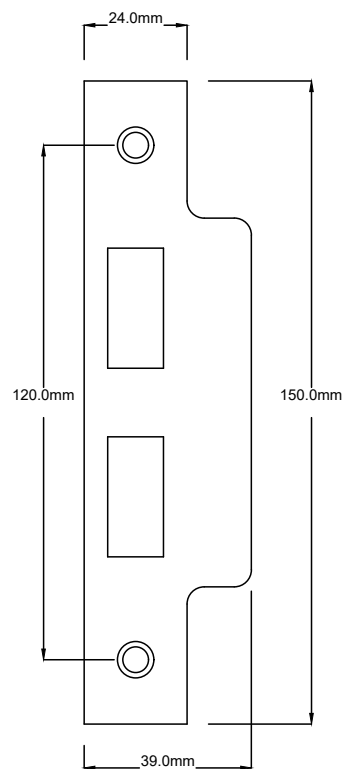

Door Lever Reims Pair H240xW43xP70mm

Since 1982

TRADCO

Defining the Details

Mortice Lock Euro CTC47.5 Backset 57mm with Faceplate & Striker

Mortice Lock & Faceplate

Striker Plate

Dust Box

Euro Cylinder Dual Function 5 Pin L65mm

Since 1982

TRADCO

Defining the Details