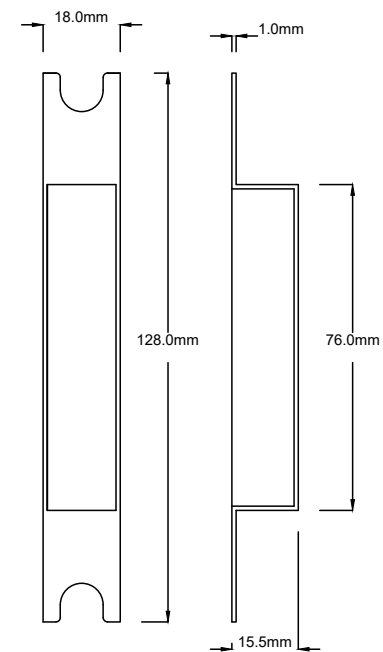

Door Lever Reims Pair H240xW43xP70mm

Since 1982

TRADCO

Defining the Details

Mortice Lock Euro CTC47.5 Backset 57mm with Faceplate & Striker

Mortice Lock & Faceplate

Striker Plate

Dust Box

Euro Cylinder Dual Function 5 Pin L65mm

Since 1982

TRADCO

Defining the Details