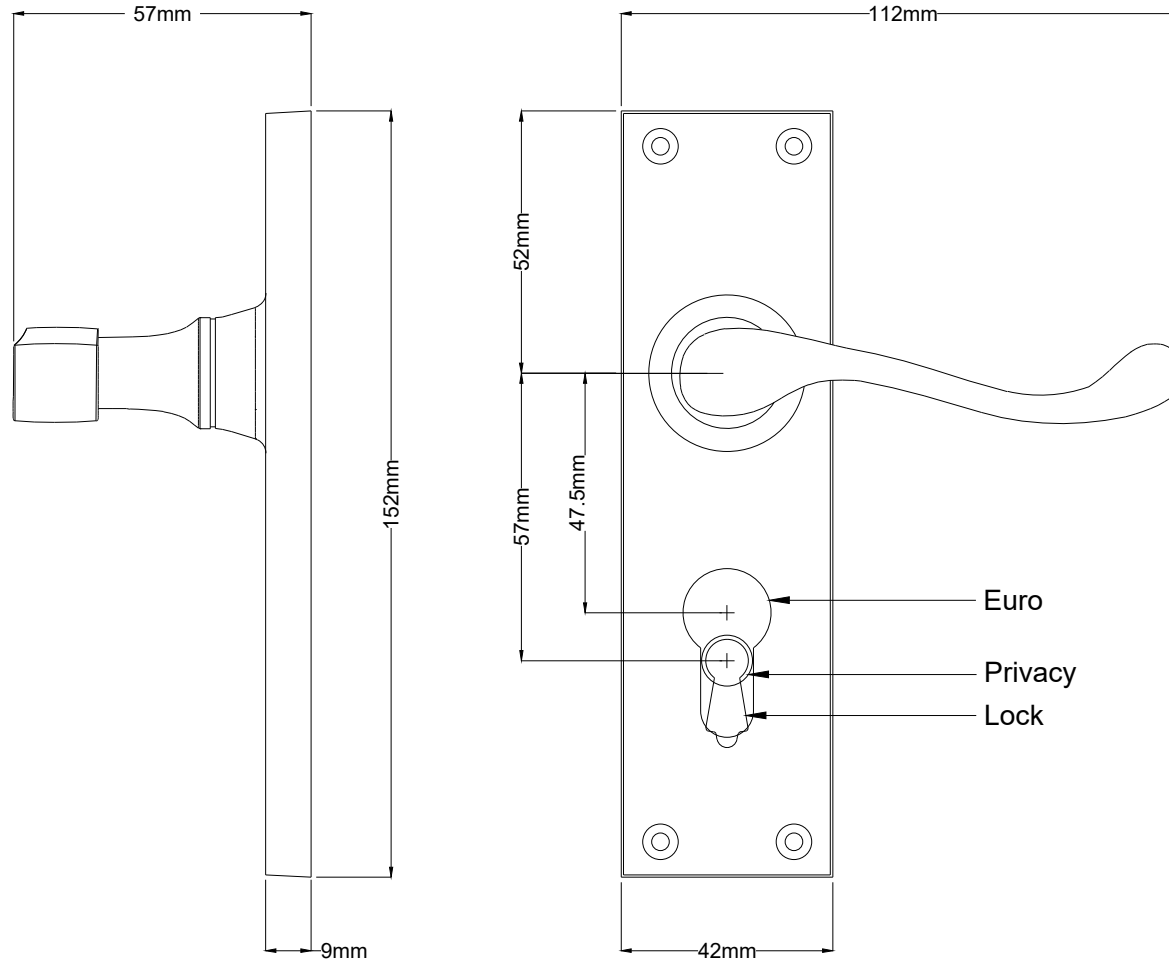

## Door Lever Victorian Pair H152xW42xP57mm

## Tube Latch Split Cam with Faceplate & 'D' Striker Backset 60mm

Dust Box & Striker

Tube Latch & Faceplate