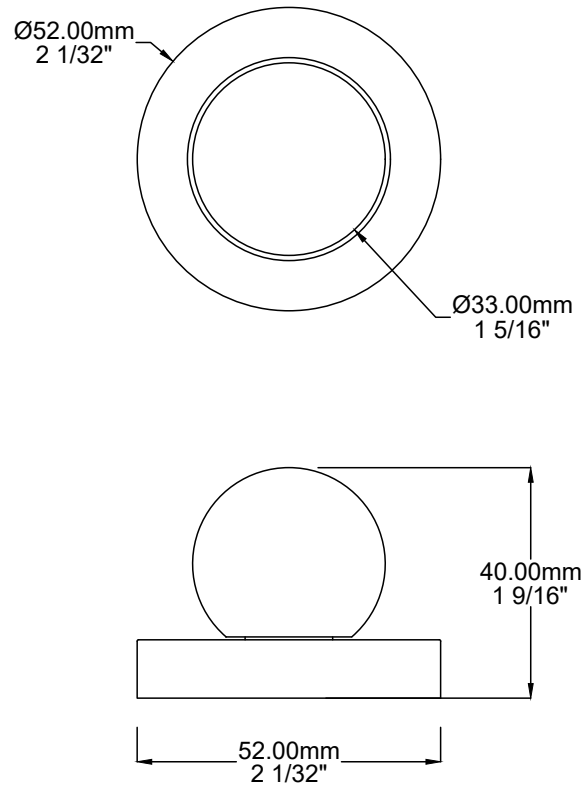

Privacy Turn