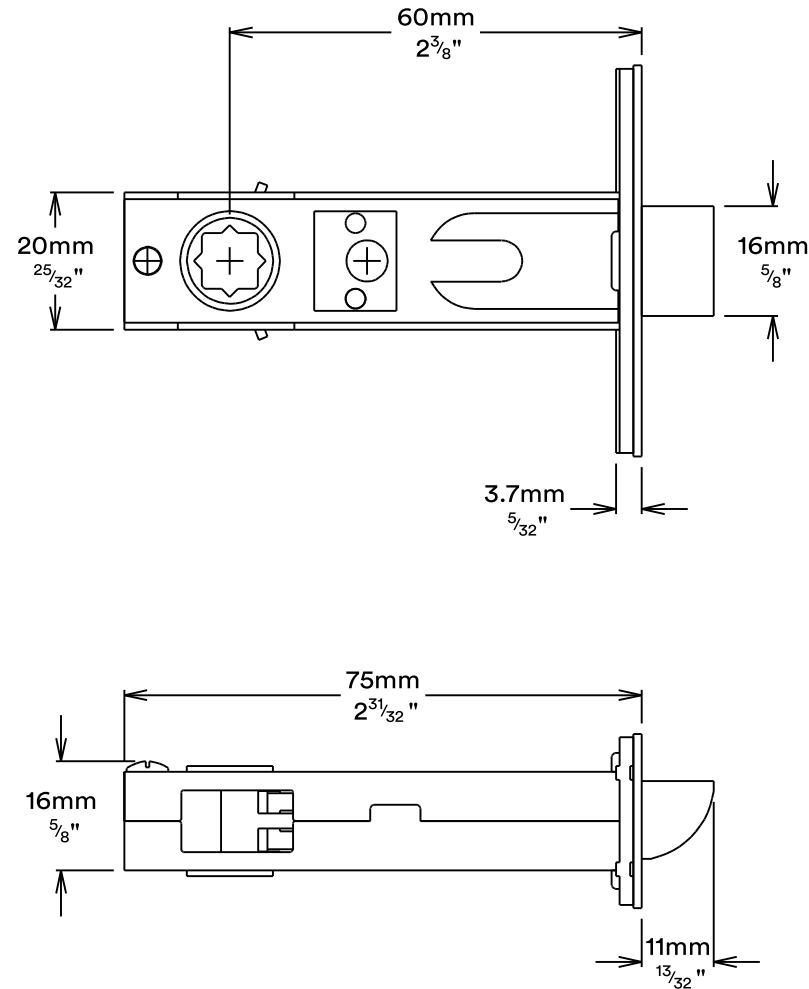

Split Cam Tube Latch 'T' Striker Backset 60mm

iver

Dust Box & Striker

Tube Latch

Faceplate