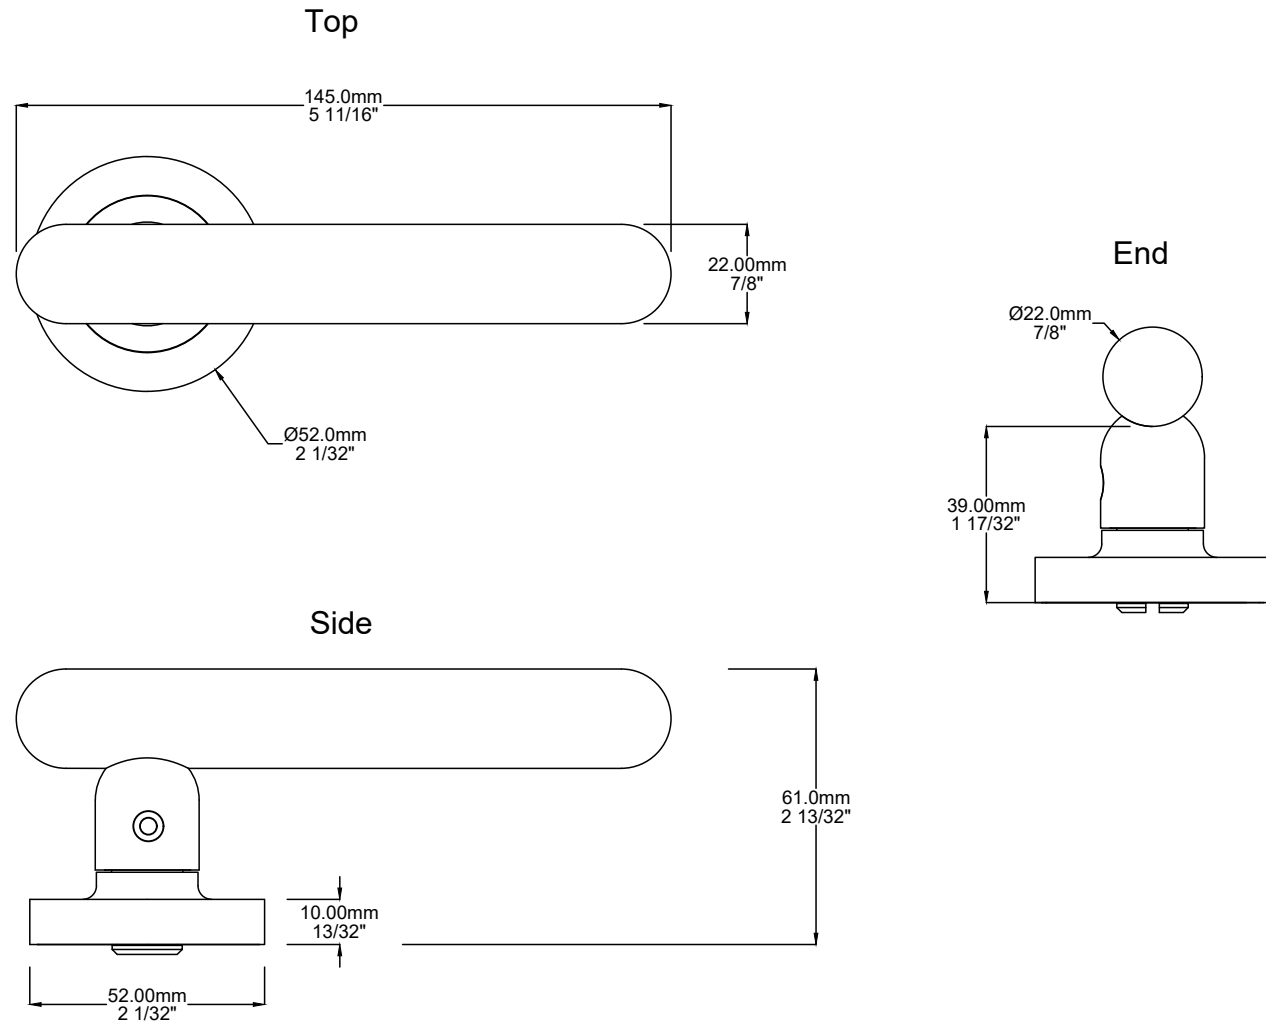

Door Lever Puerto Rose Round

Created for life.