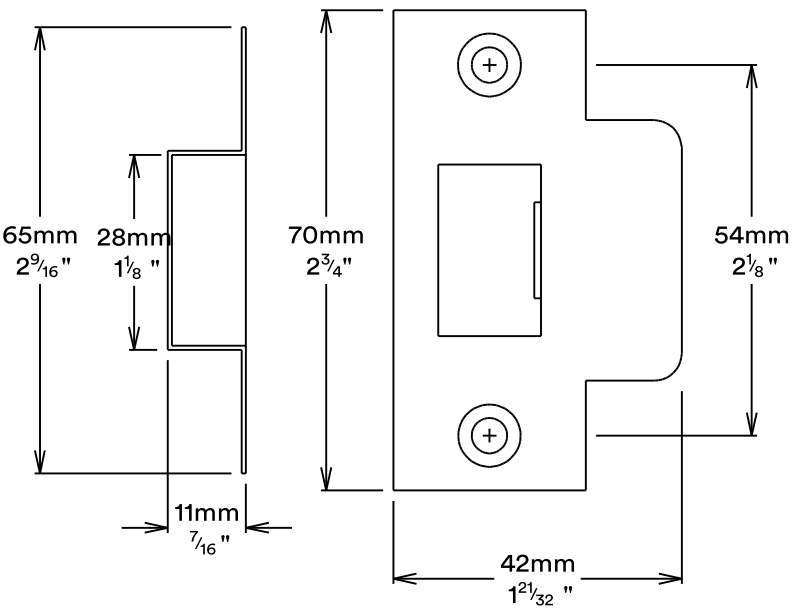

Split Cam Tube Latch 'T' Striker Backset 60mm

iver

Dust Box & Striker