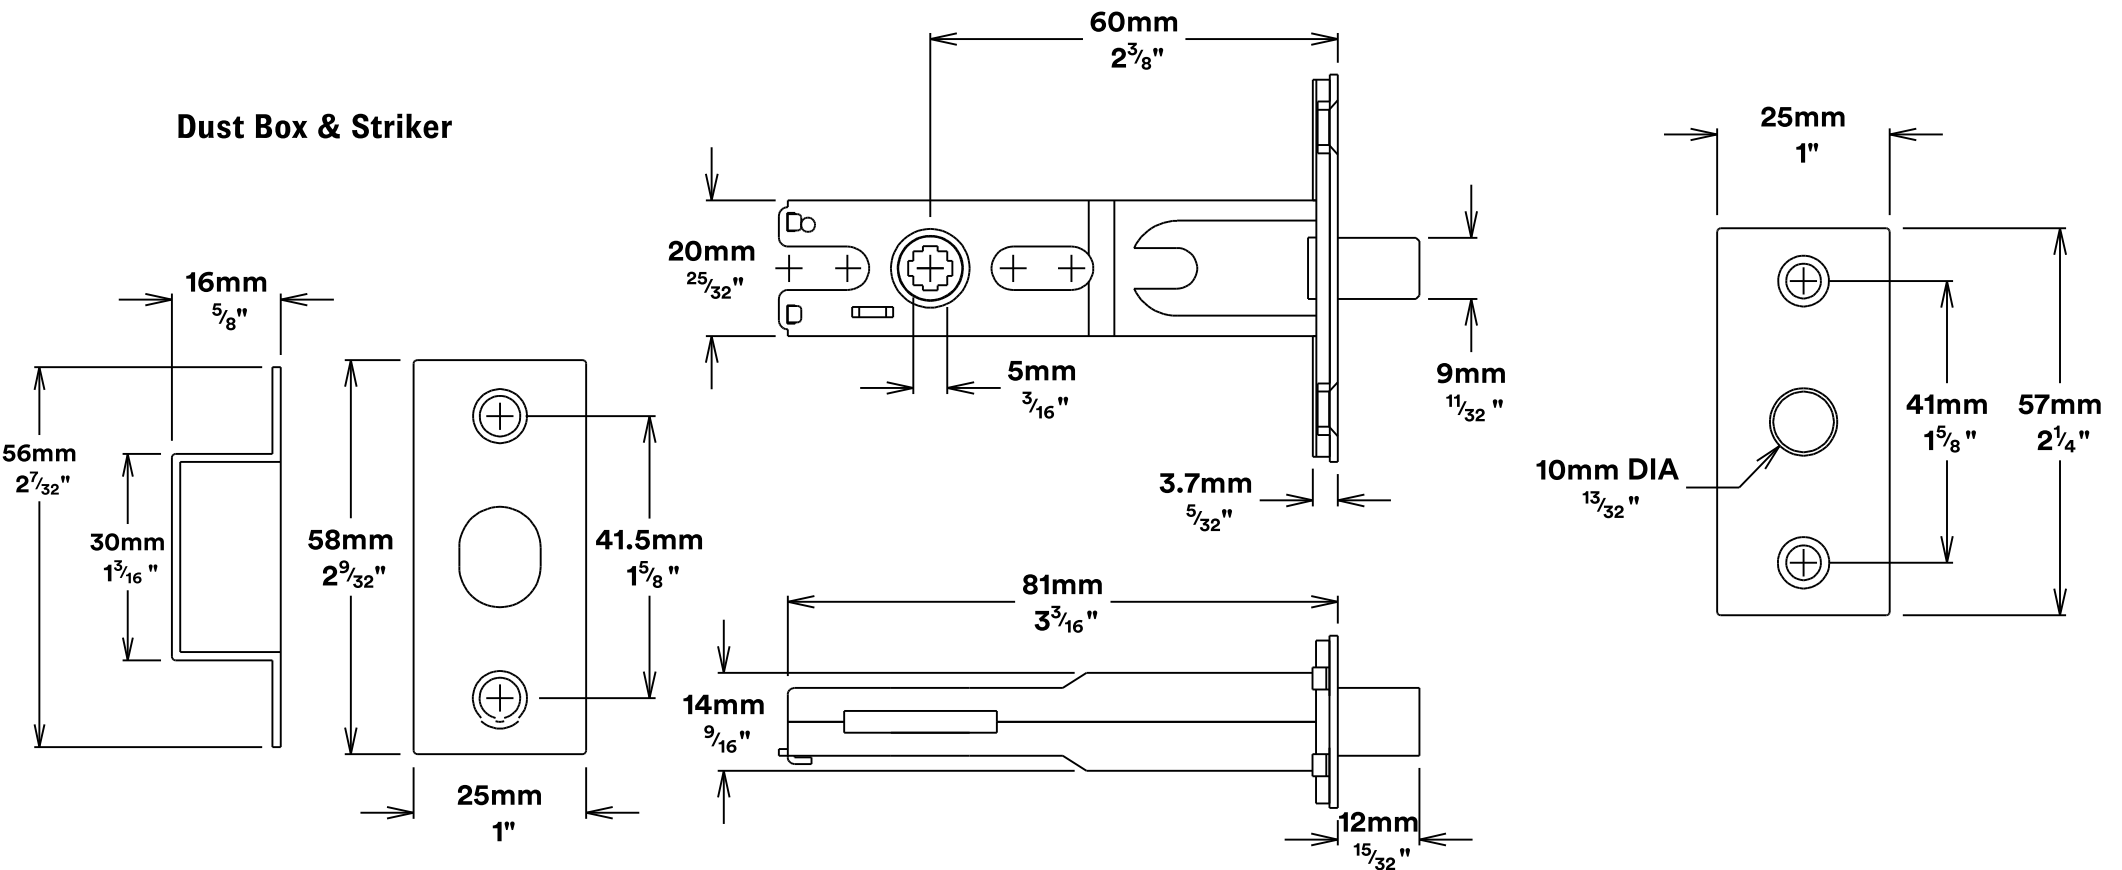

Privacy Bolt & Face Plate