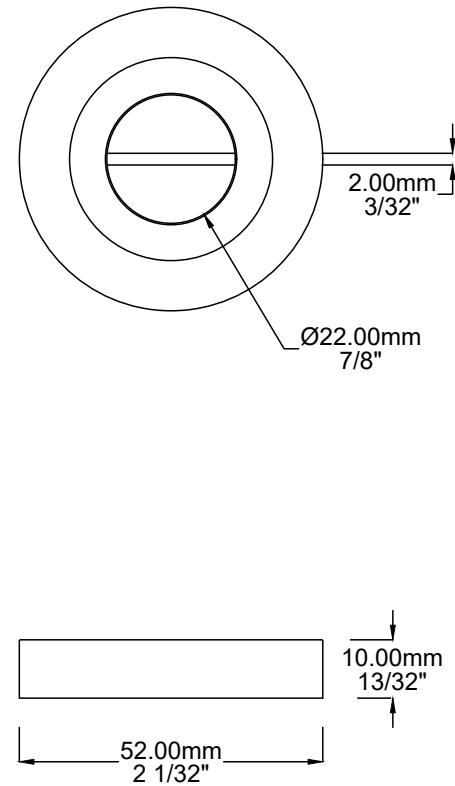

# Split Cam Tube Latch 'T' Striker Backset 60mm

## Tube Latch

# Privacy Bolt Round Backset 60mm