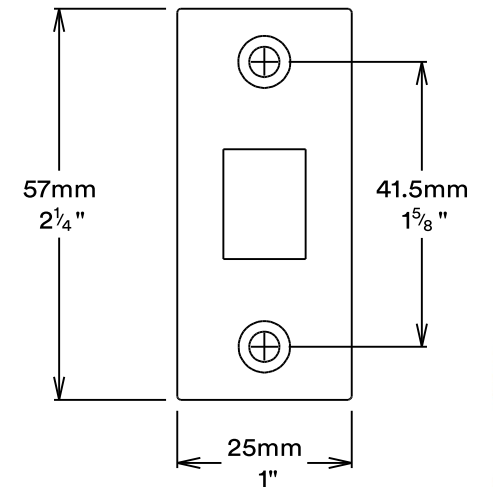

# Privacy Bolt Round Backset 60mm