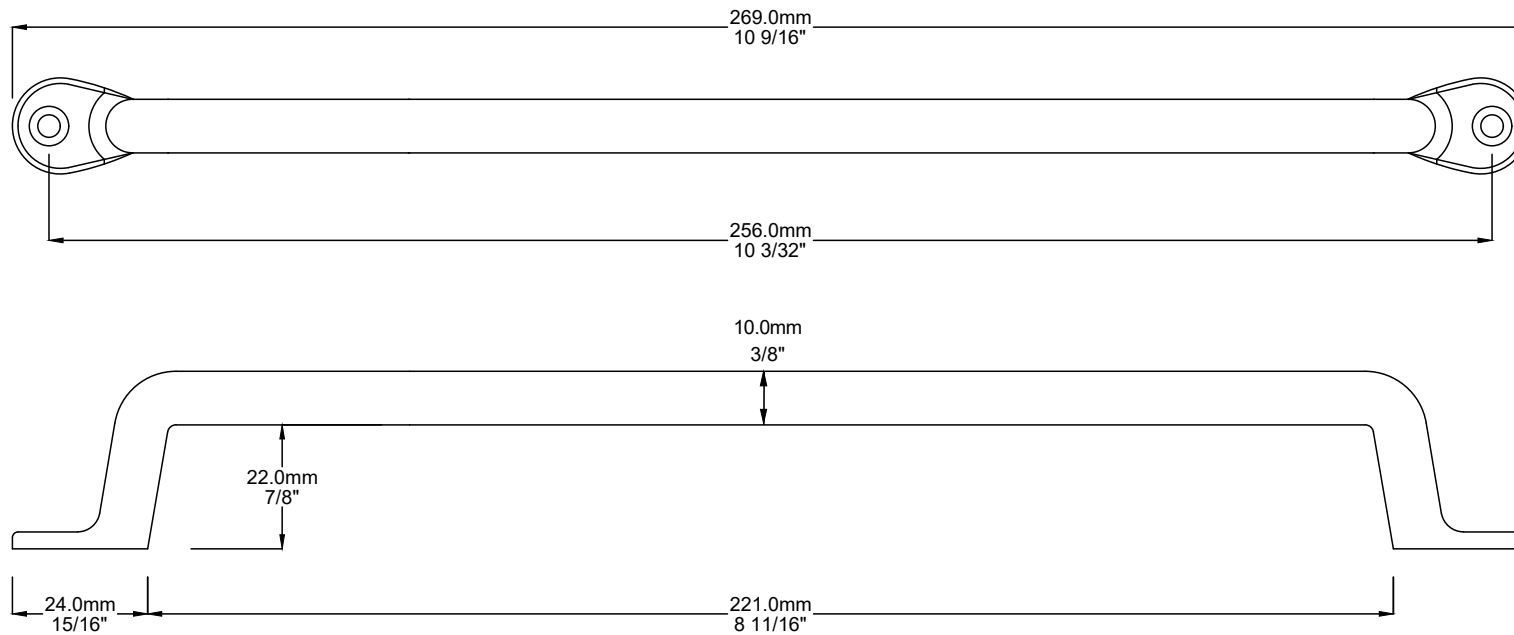

Since 1982

TRADCO

Defining the Details

Cabinet Pull Farmhouse L269xW10xP32mm CTC256mm

tradco.com.au
tradco.co.nz

Date: 18/02/2026

Revision: A

Tolerance: Approximate Dimensions