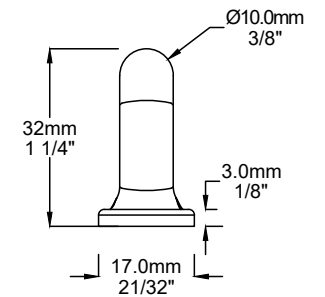

Since 1982

TRADCO

Defining the Details

Cabinet Pull Farmhouse L269xW10xP32mm CTC256mm

tradco.com.au
tradco.co.nz

Date: 18/02/2026

Revision: A

Tolerance: Approximate Dimensions